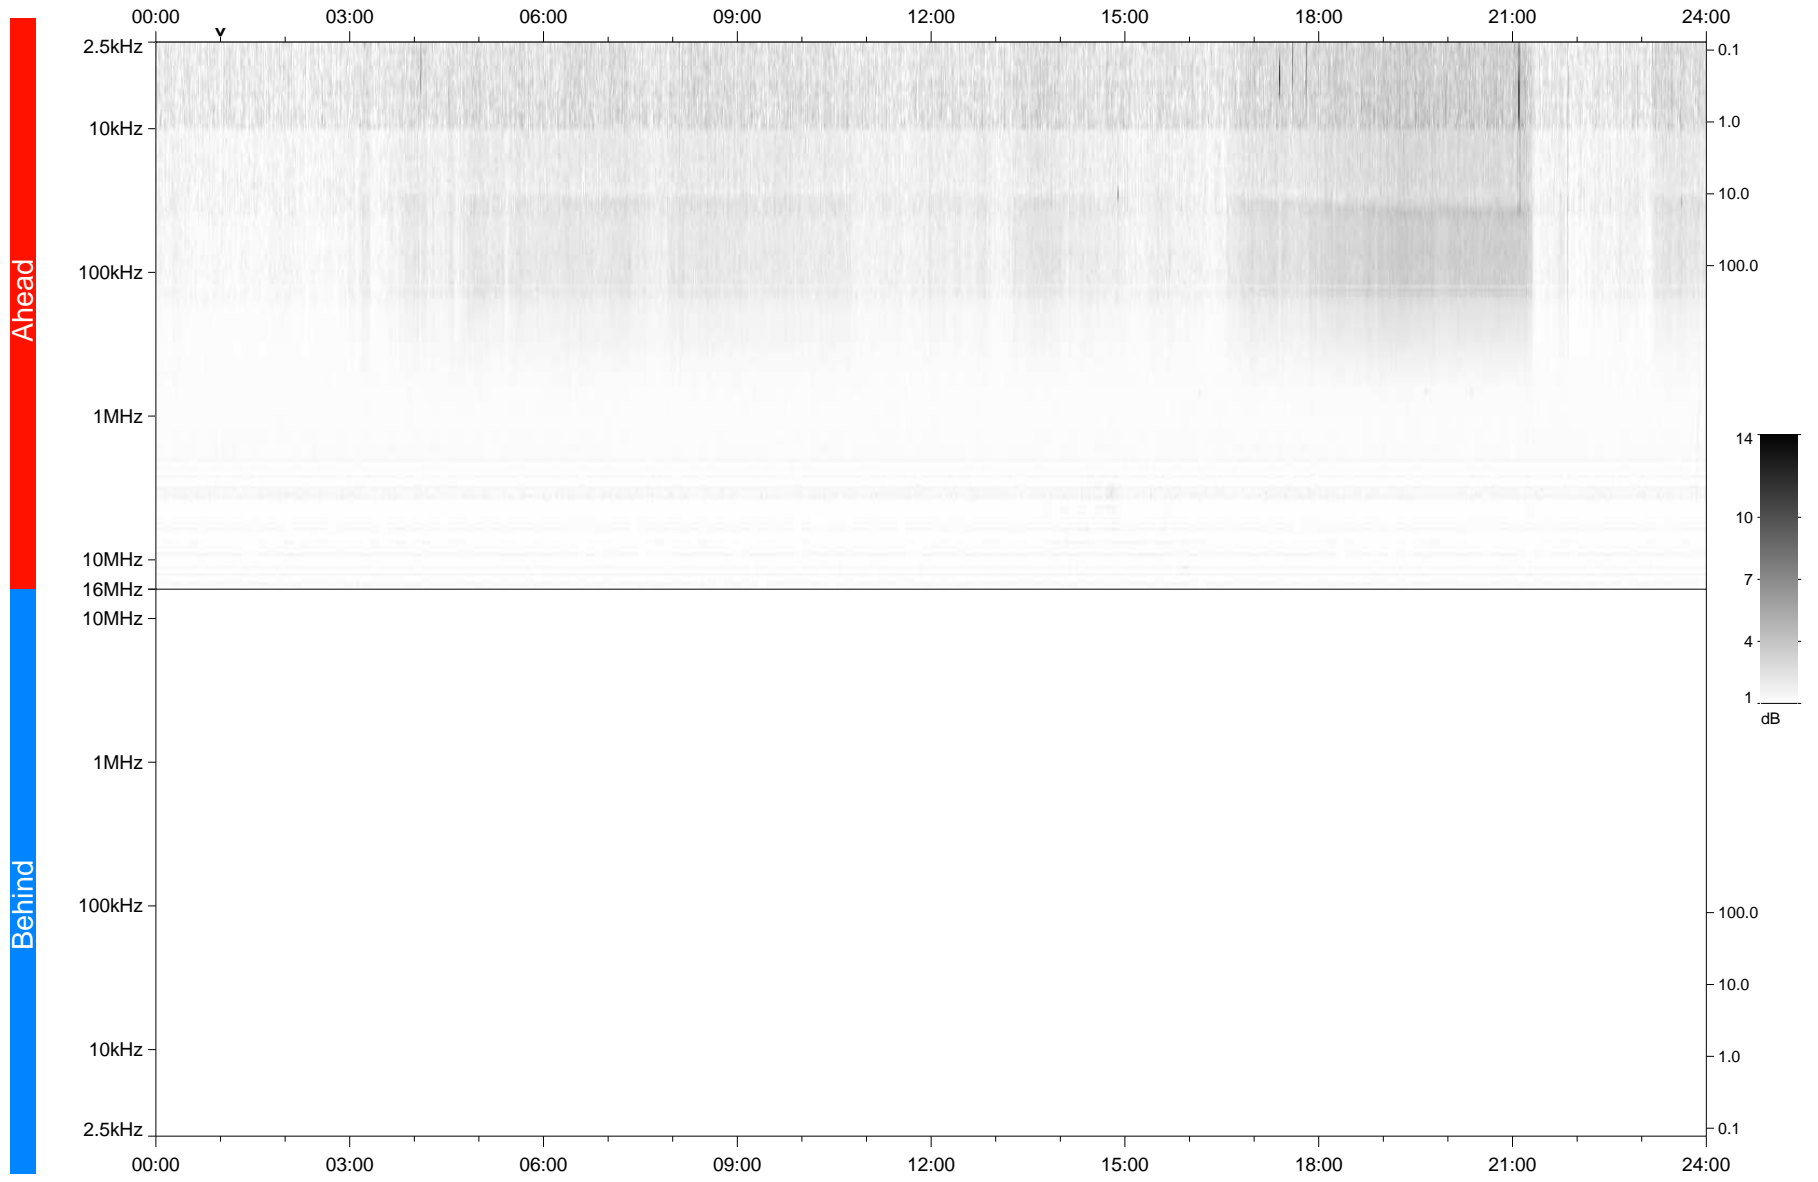

STEREO/WAVES Daily Summary - 11-Mar-2021 (DOY 070)

Ahead source file: swaves_ahead_2021_070_1_05.fin
Ahead PSE Angle: -55.2°

Behind PSE Angle: 53.3°
Behind source file: No STEREO-B data

Time (UTC)

file: stereo_swaves_daily-summary_gray_20210311_v03
made by: space.umn.edu on macOS with TDL 8.8.2 on 2022-08-24 14:59:23, with TLib V945 / dynspec V311