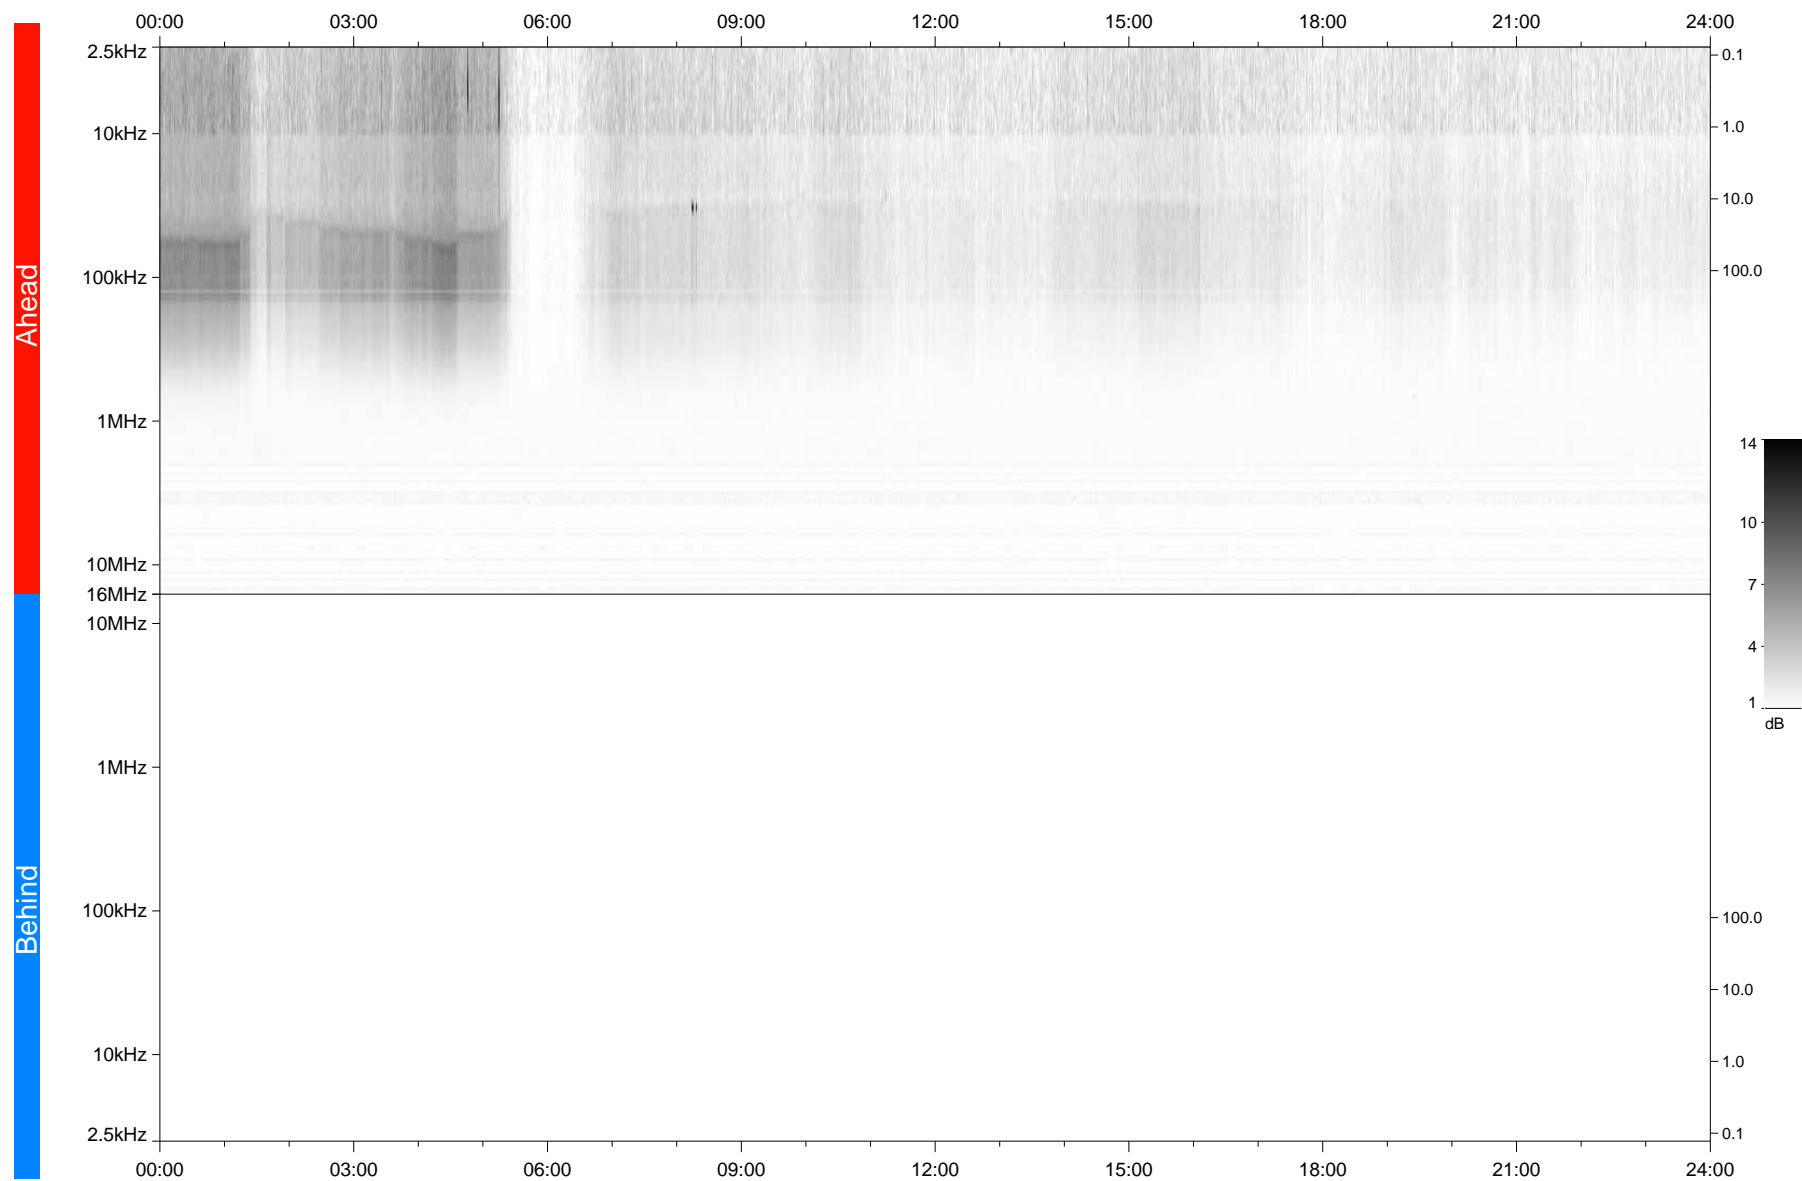

STEREO/WAVES Daily Summary - 10-Mar-2021 (DOY 069)

Ahead source file: swaves_ahead_2021_069_1_05.fin
Ahead PSE Angle: -55.2°

Behind PSE Angle: 53.3°
Behind source file: No STEREO-B data

Time (UTC)

file: stereo_swaves_daily-summary_gray_20210310_v04
made by: space.umn.edu on macOS with IDL 8.8.2 on 2022-10-02 13:41:25, with TLib V945 / dynspec V311