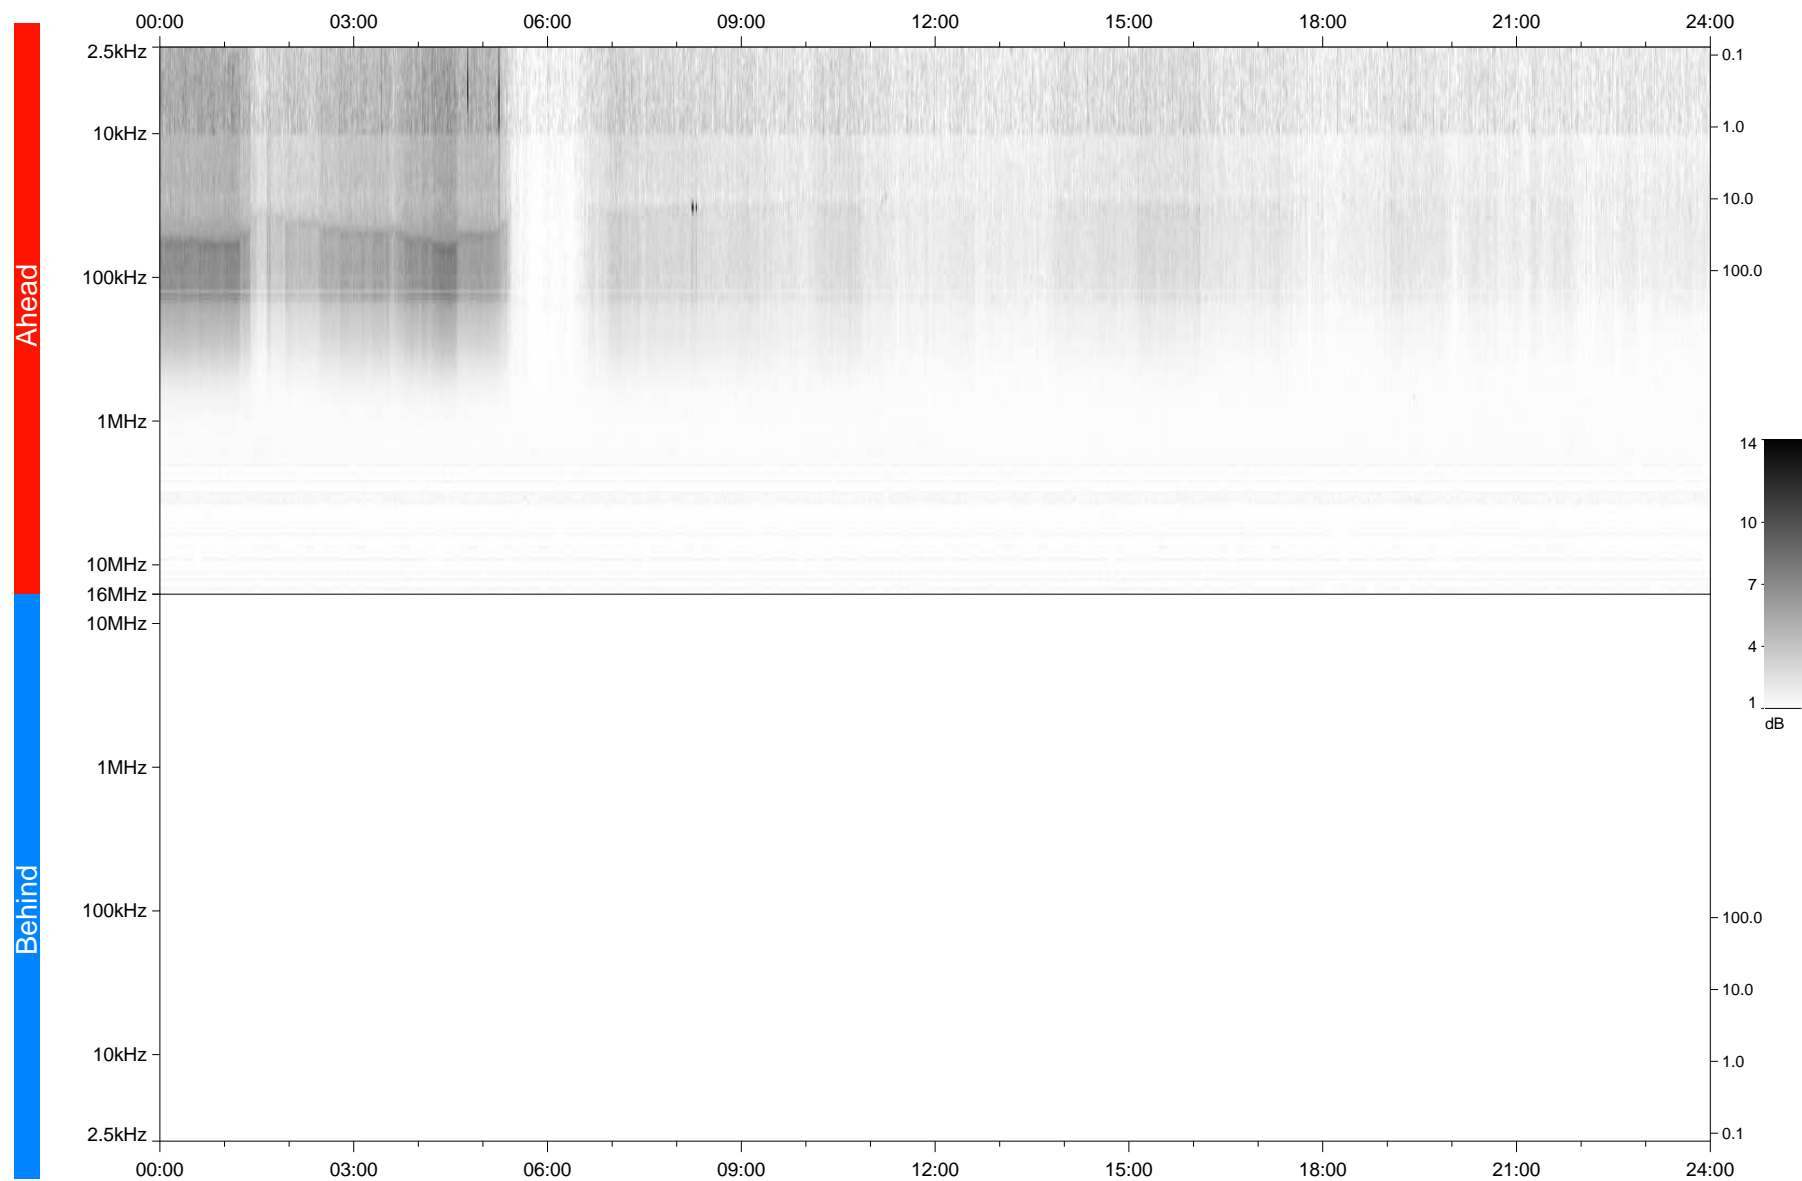

STEREO/WAVES Daily Summary - 10-Mar-2021 (DOY 069)

Ahead source file: swaves_ahead_2021_069_1_05.fin
Ahead PSE Angle: -55.2°

Behind PSE Angle: 53.3°
Behind source file: No STEREO-B data

Time (UTC)

file: stereo_swaves_daily-summary_gray_20210310_v03
made by: space.umn.edu on macOS with TDL 8.8.2 on 2022-08-24 14:58:01, with TLib V945 / dynspec V311