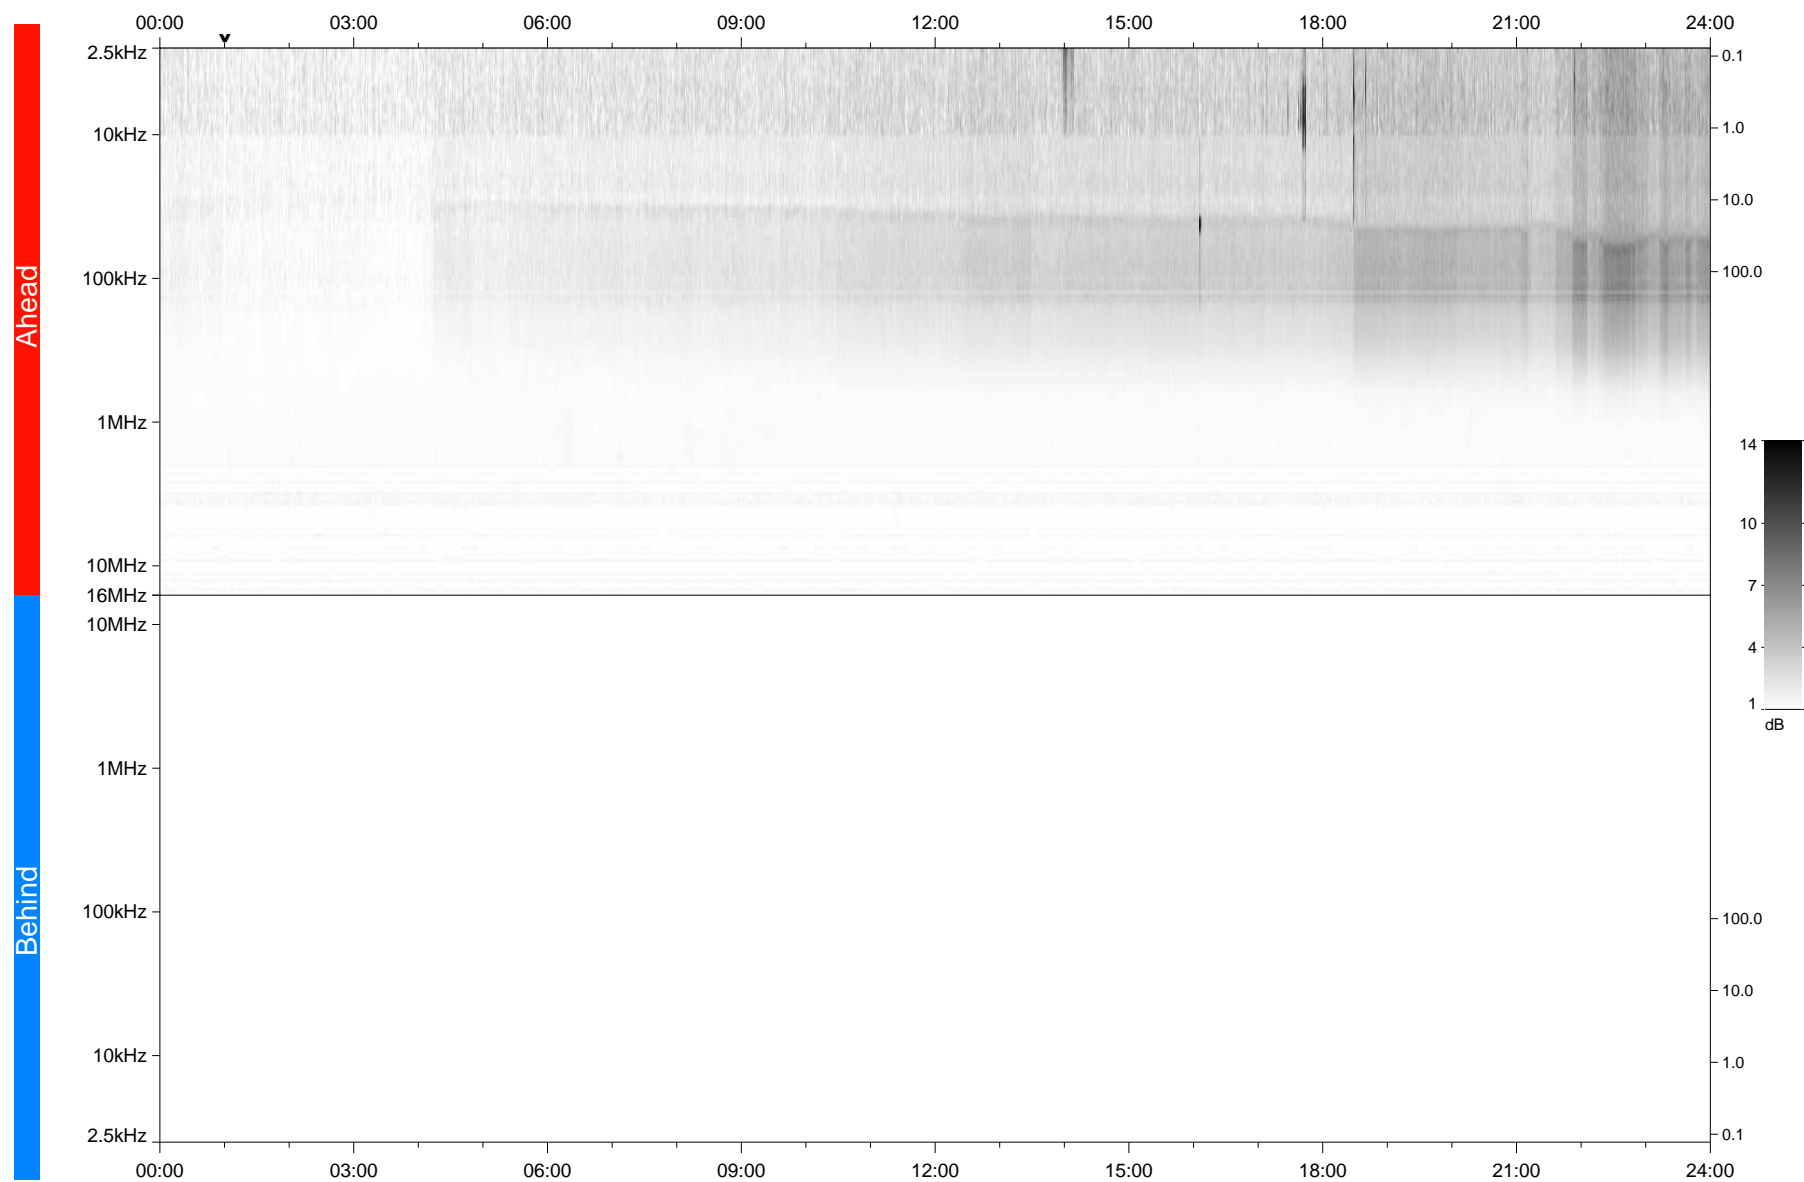

STEREO/WAVES Daily Summary - 09-Mar-2021 (DOY 068)

Ahead source file: swaves_ahead_2021_068_1_05.fin
Ahead PSE Angle: -55.3°

Behind PSE Angle: 53.4°
Behind source file: No STEREO-B data

Time (UTC)

file: stereo_swaves_daily-summary_gray_20210309_v04
made by: space.umn.edu on macOS with TDL 8.8.2 on 2022-10-02 13:39:54, with TLib V945 / dynspec V311