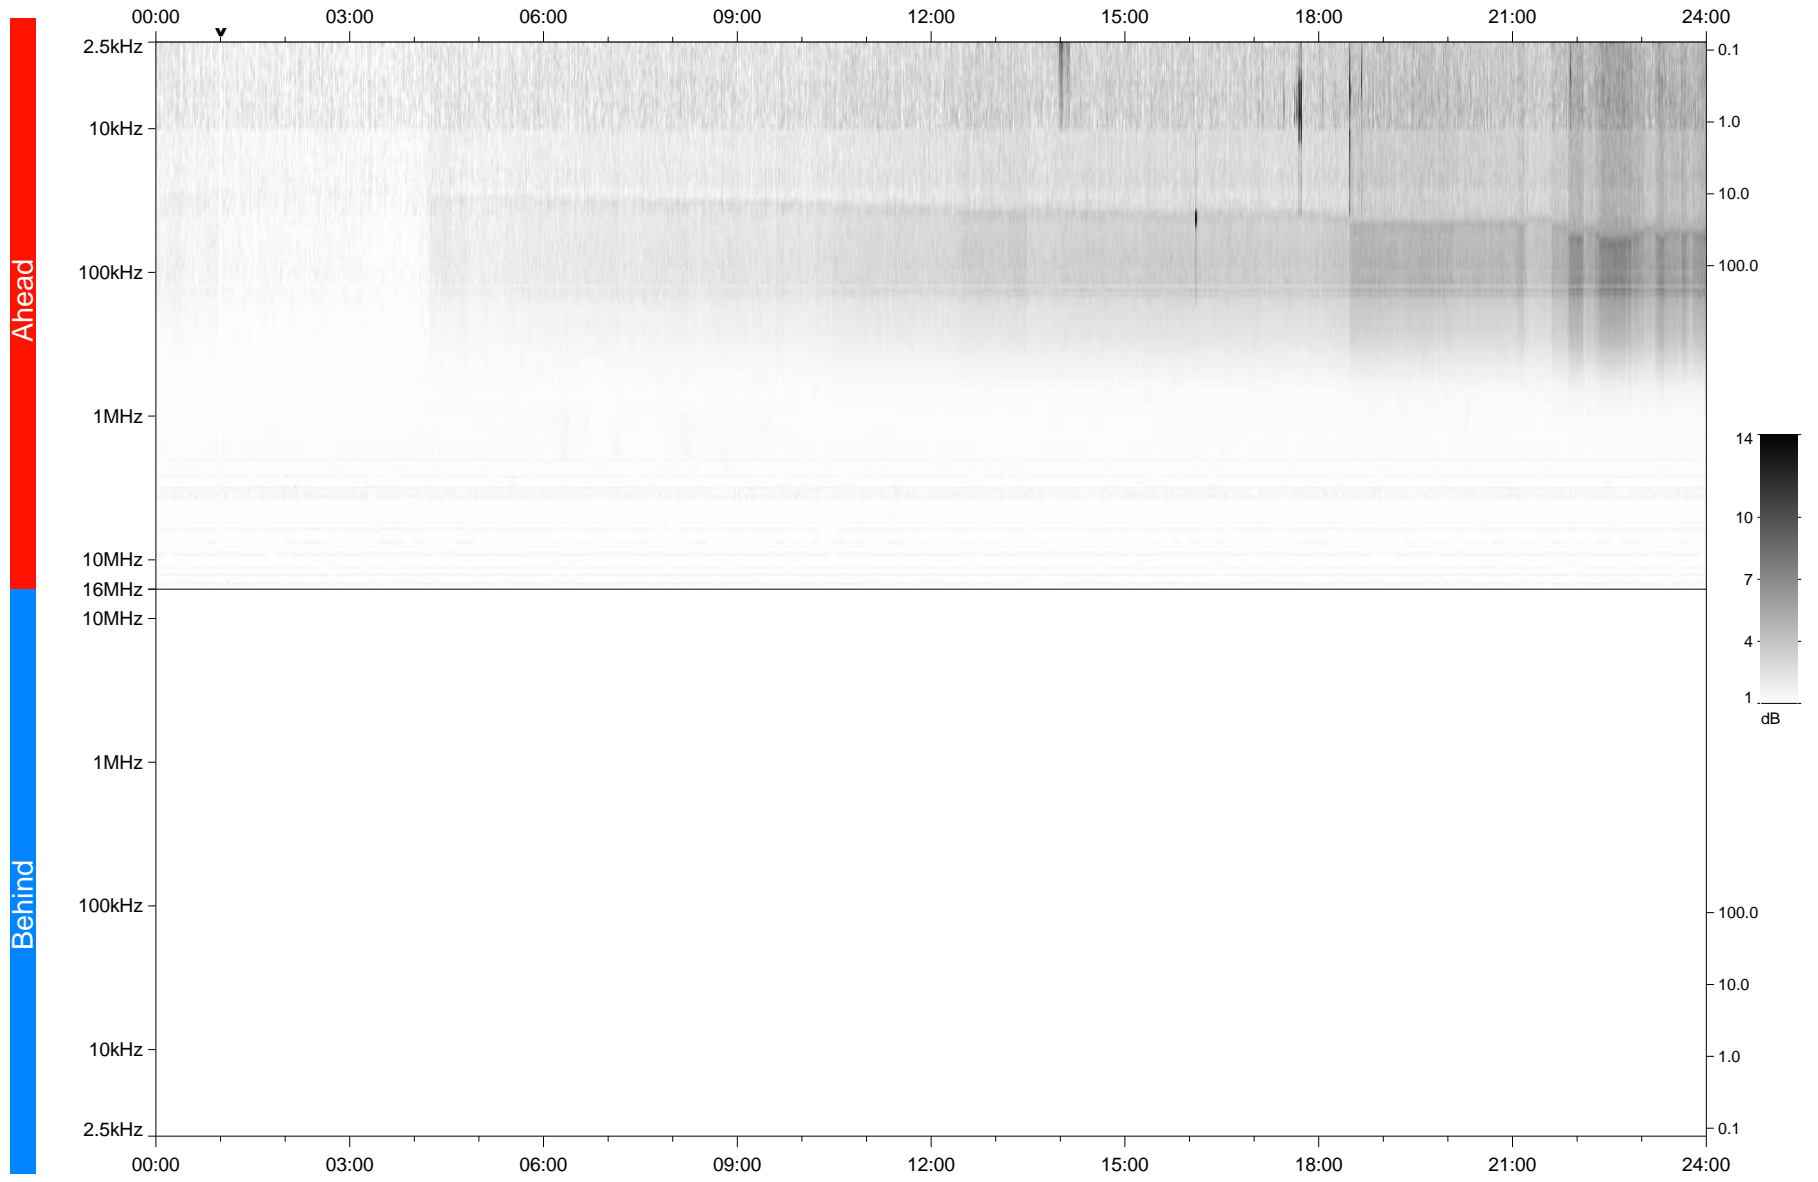

STEREO/WAVES Daily Summary - 09-Mar-2021 (DOY 068)

Ahead source file: swaves_ahead_2021_068_1_05.fin
Ahead PSE Angle: -55.3°

Behind PSE Angle: 53.4°
Behind source file: No STEREO-B data

Time (UTC)

file: stereo_swaves_daily-summary_gray_20210309_v03
made by: space.umn.edu on macOS with TDL 8.8.2 on 2022-08-24 14:56:39, with TLib V945 / dynspec V311