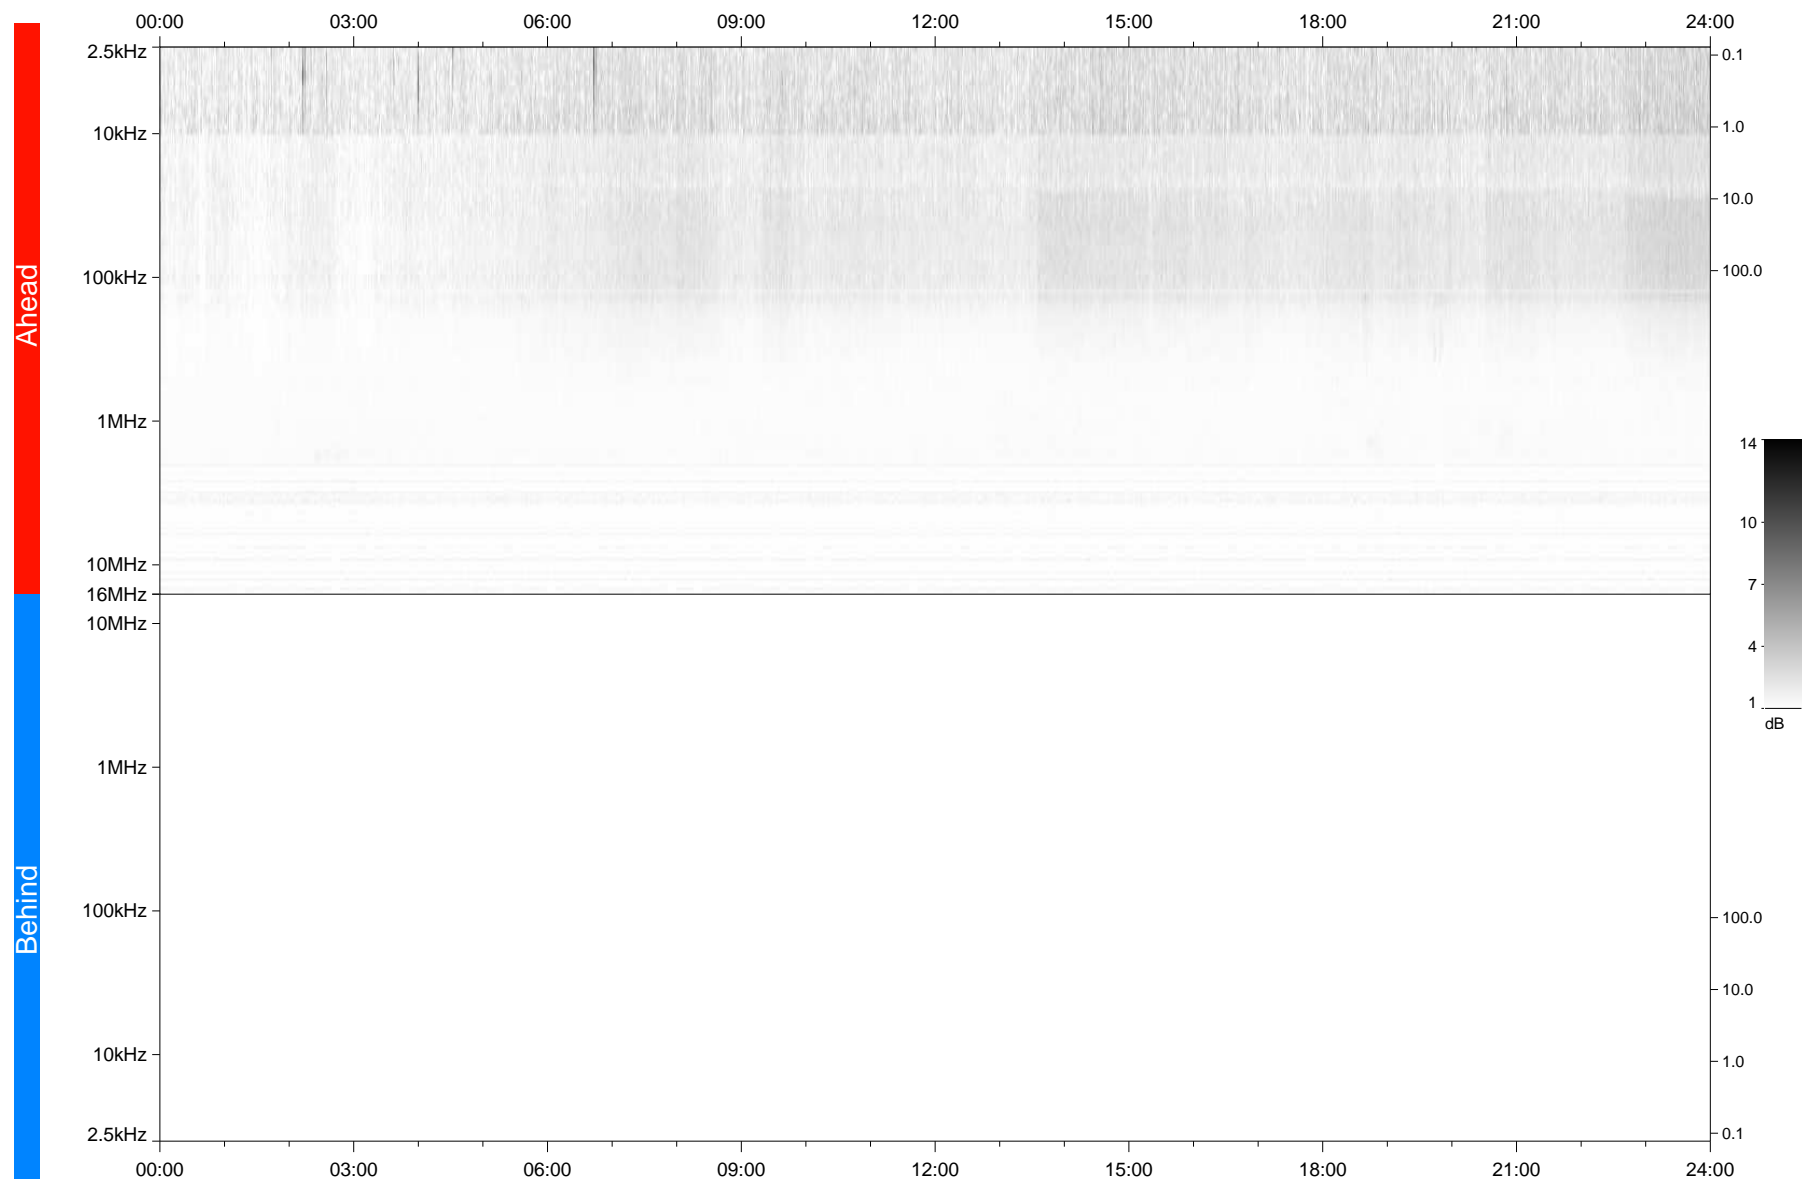

STEREO/WAVES Daily Summary - 08-Mar-2021 (DOY 067)

Ahead source file: swaves_ahead_2021_067_1_05.fin
Ahead PSE Angle: -55.3°

Behind PSE Angle: 53.5°
Behind source file: No STEREO-B data

Time (UTC)

file: stereo_swaves_daily-summary_gray_20210308_v04
made by: space.umn.edu on macOS with TDL 8.8.2 on 2022-10-02 13:38:24, with TLib V945 / dynspec V311