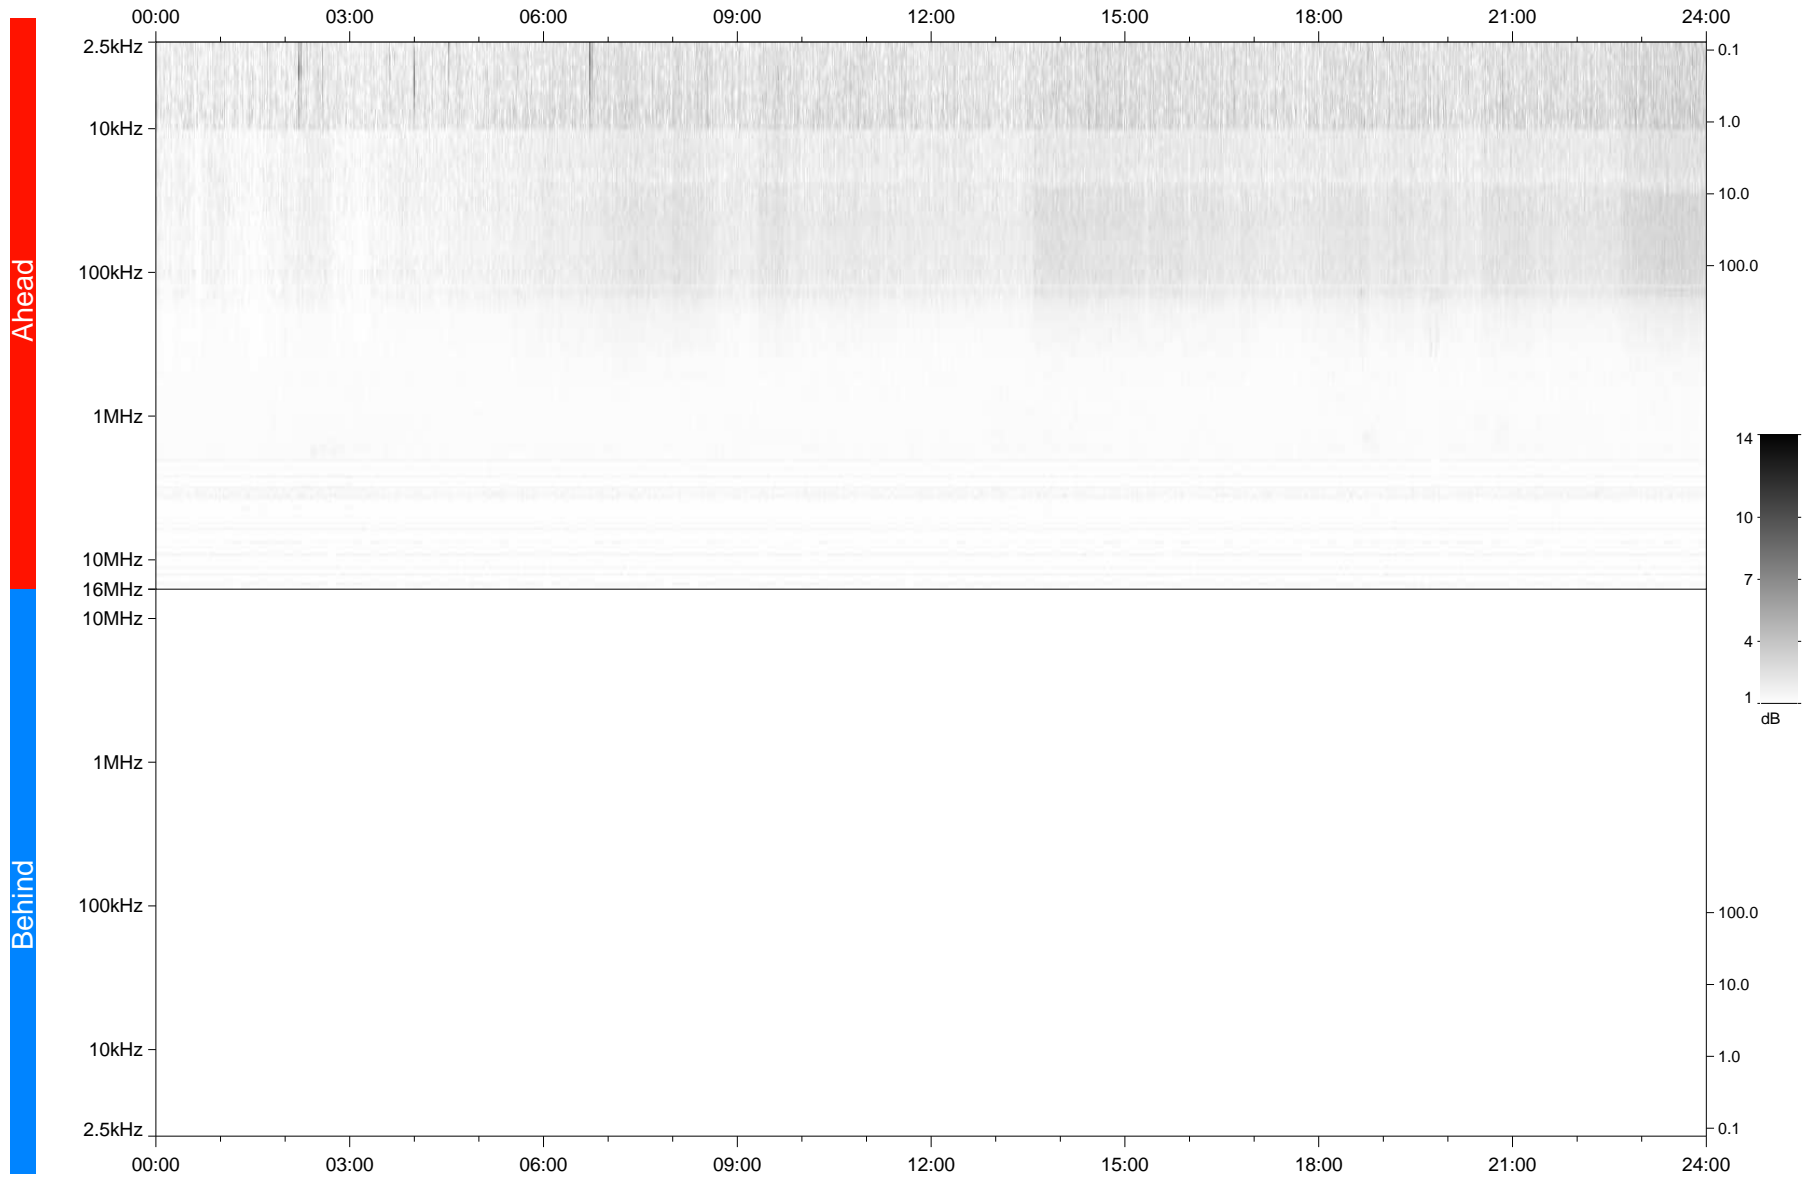

STEREO/WAVES Daily Summary - 08-Mar-2021 (DOY 067)

Ahead source file: swaves_ahead_2021_067_1_05.fin
Ahead PSE Angle: -55.3°

Behind PSE Angle: 53.5°
Behind source file: No STEREO-B data

Time (UTC)

file: stereo_swaves_daily-summary_gray_20210308_v03
made by: space.umn.edu on macOS with IDL 8.8.2 on 2022-08-24 14:55:16, with TMLib V945 / dynspec V311