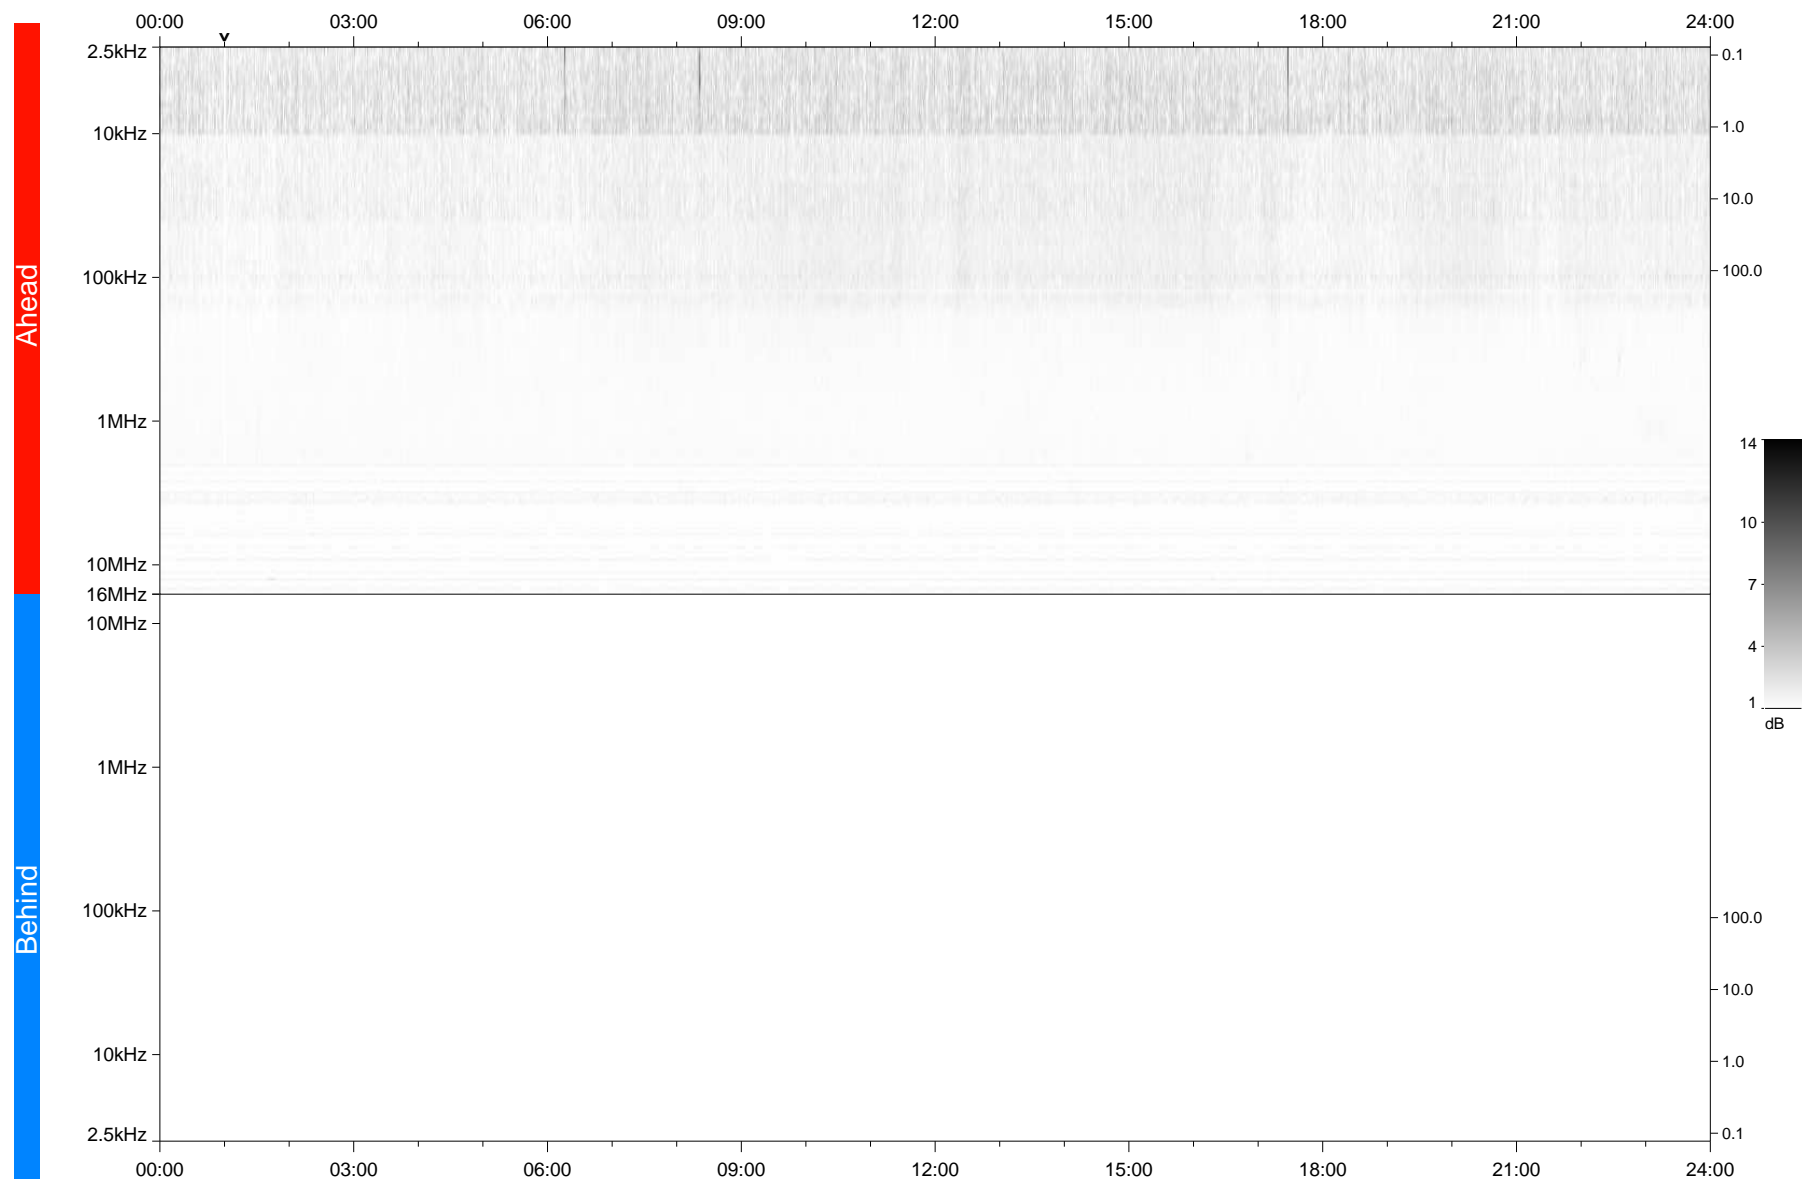

# STEREO/WAVES Daily Summary - 07-Mar-2021 (DOY 066)

Ahead source file: swaves\_ahead\_2021\_066\_1\_05.fin  
Ahead PSE Angle: -55.3°

Behind PSE Angle: 53.6°  
Behind source file: No STEREO-B data

Time (UTC)

file: stereo\_swaves\_daily-summary\_gray\_20210307\_v04  
made by: space.umn.edu on macOS with TDL 8.8.2 on 2022-10-02 13:36:54, with TLib V945 / dynspec V311