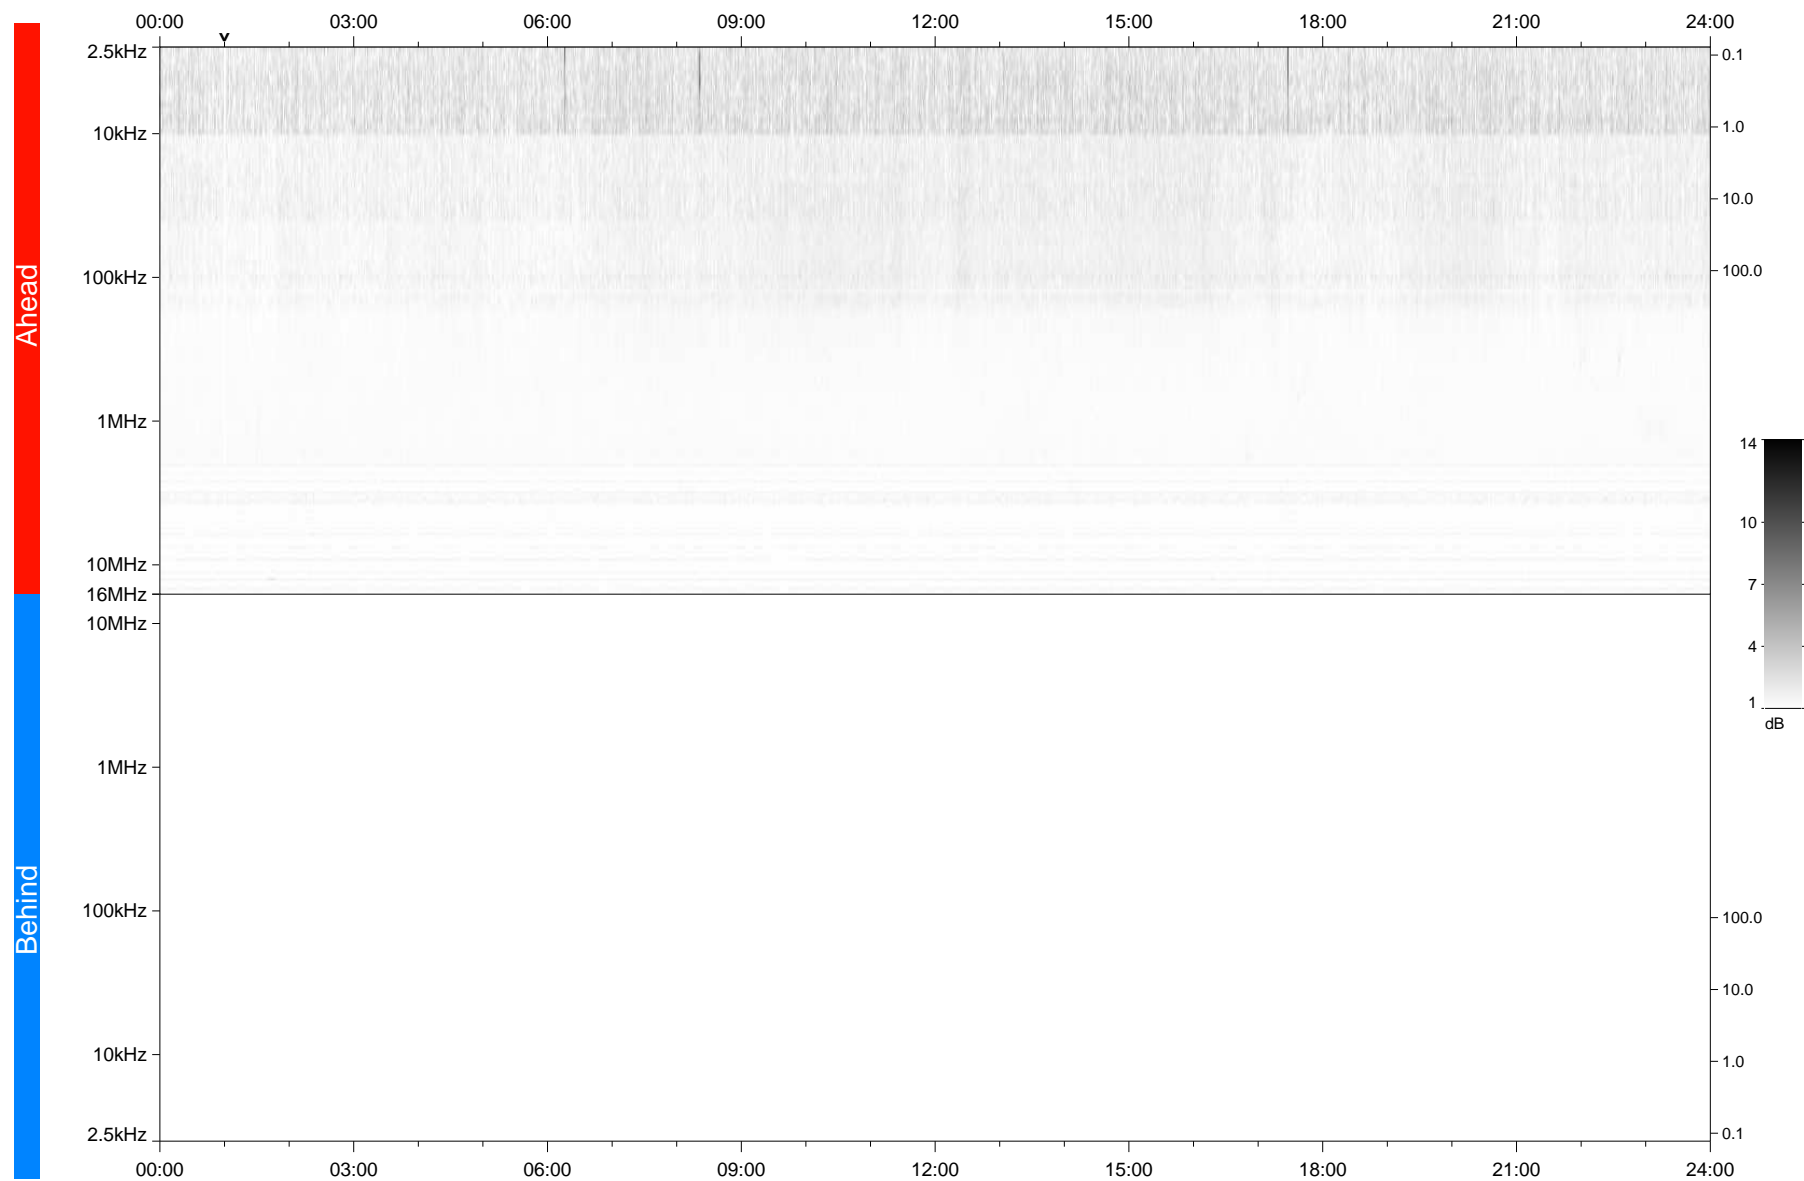

STEREO/WAVES Daily Summary - 07-Mar-2021 (DOY 066)

Ahead source file: swaves_ahead_2021_066_1_05.fin
Ahead PSE Angle: -55.3°

Behind PSE Angle: 53.6°
Behind source file: No STEREO-B data

Time (UTC)

file: stereo_swaves_daily-summary_gray_20210307_v03
made by: space.umn.edu on macOS with TDL 8.8.2 on 2022-08-24 14:53:55, with TLib V945 / dynspec V311