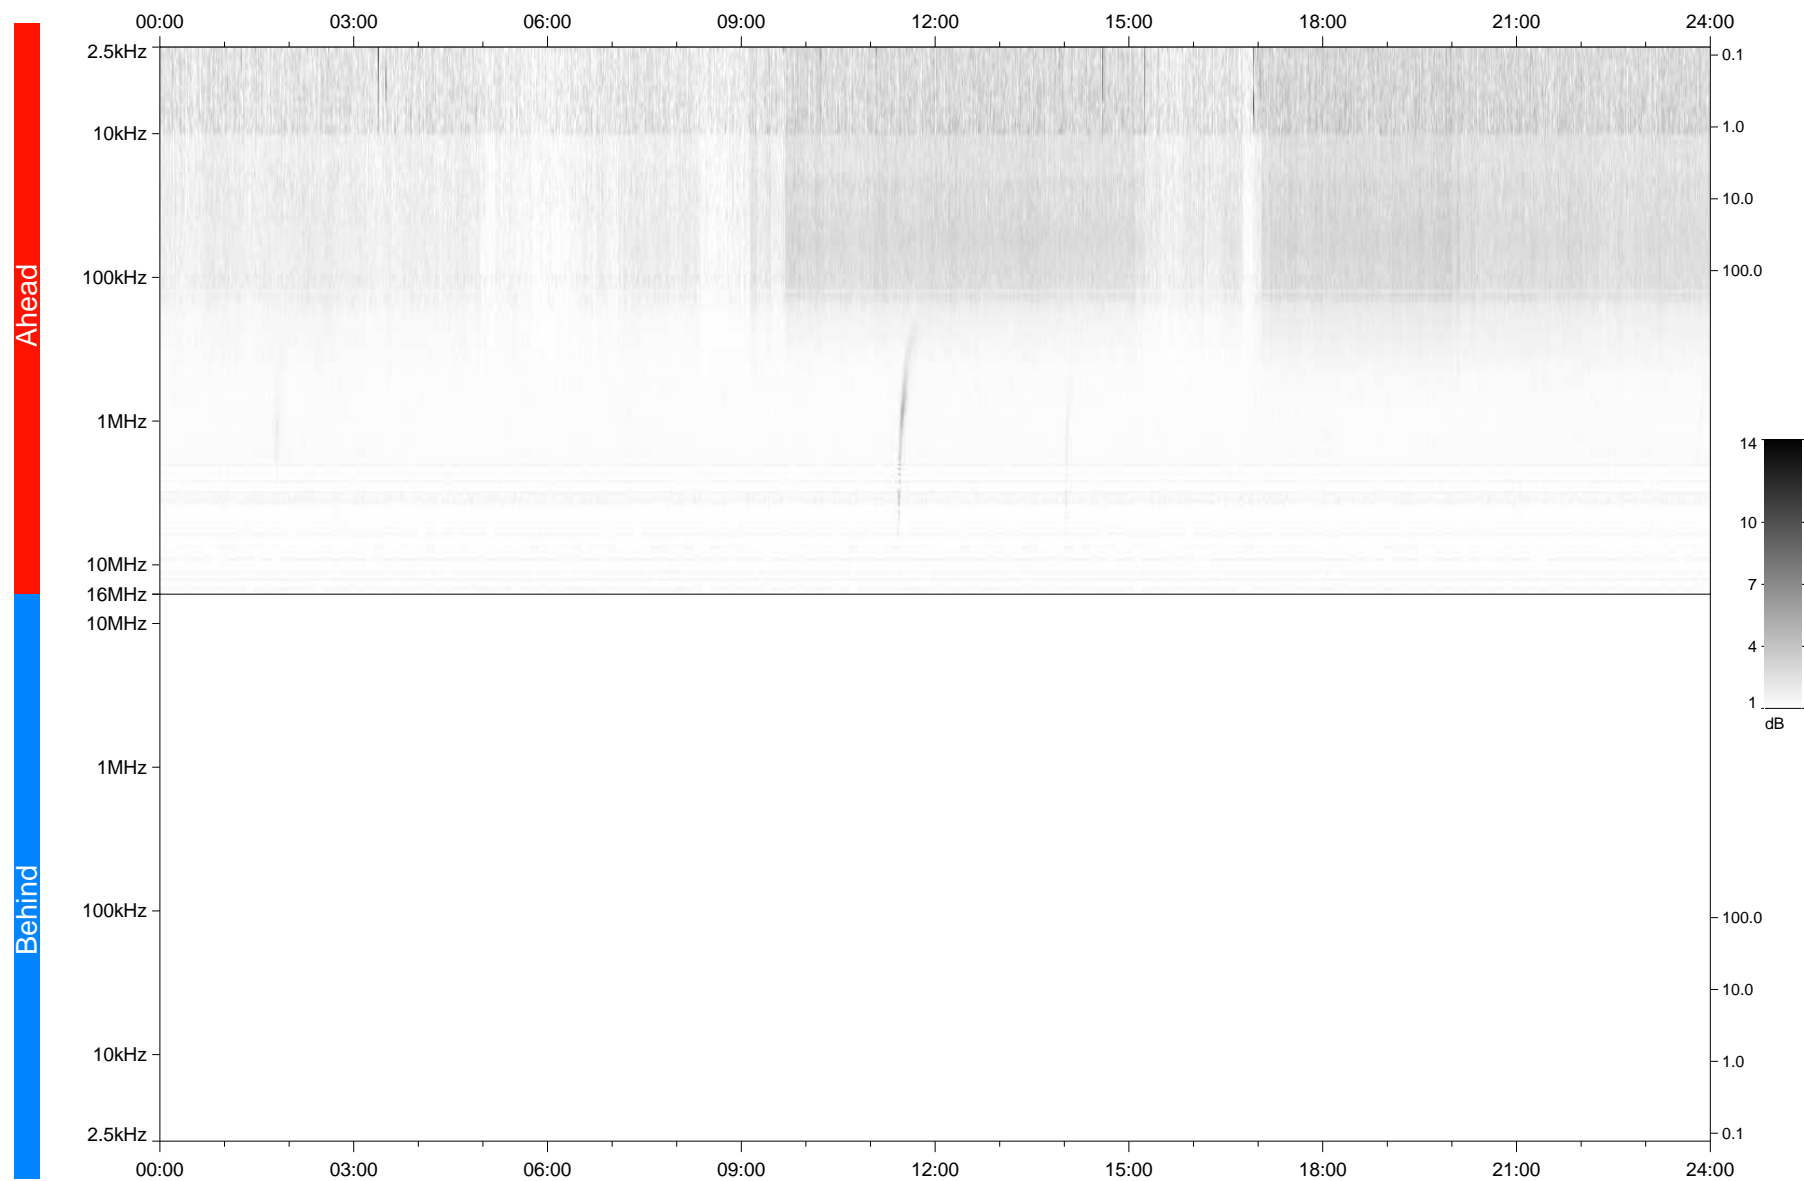

STEREO/WAVES Daily Summary - 06-Mar-2021 (DOY 065)

Ahead source file: swaves_ahead_2021_065_1_05.fin
Ahead PSE Angle: -55.4°

Behind PSE Angle: 53.7°
Behind source file: No STEREO-B data

Time (UTC)

file: stereo_swaves_daily-summary_gray_20210306_v04
made by: space.umn.edu on macOS with IDL 8.8.2 on 2022-10-02 13:35:25, with TLib V945 / dynspec V311