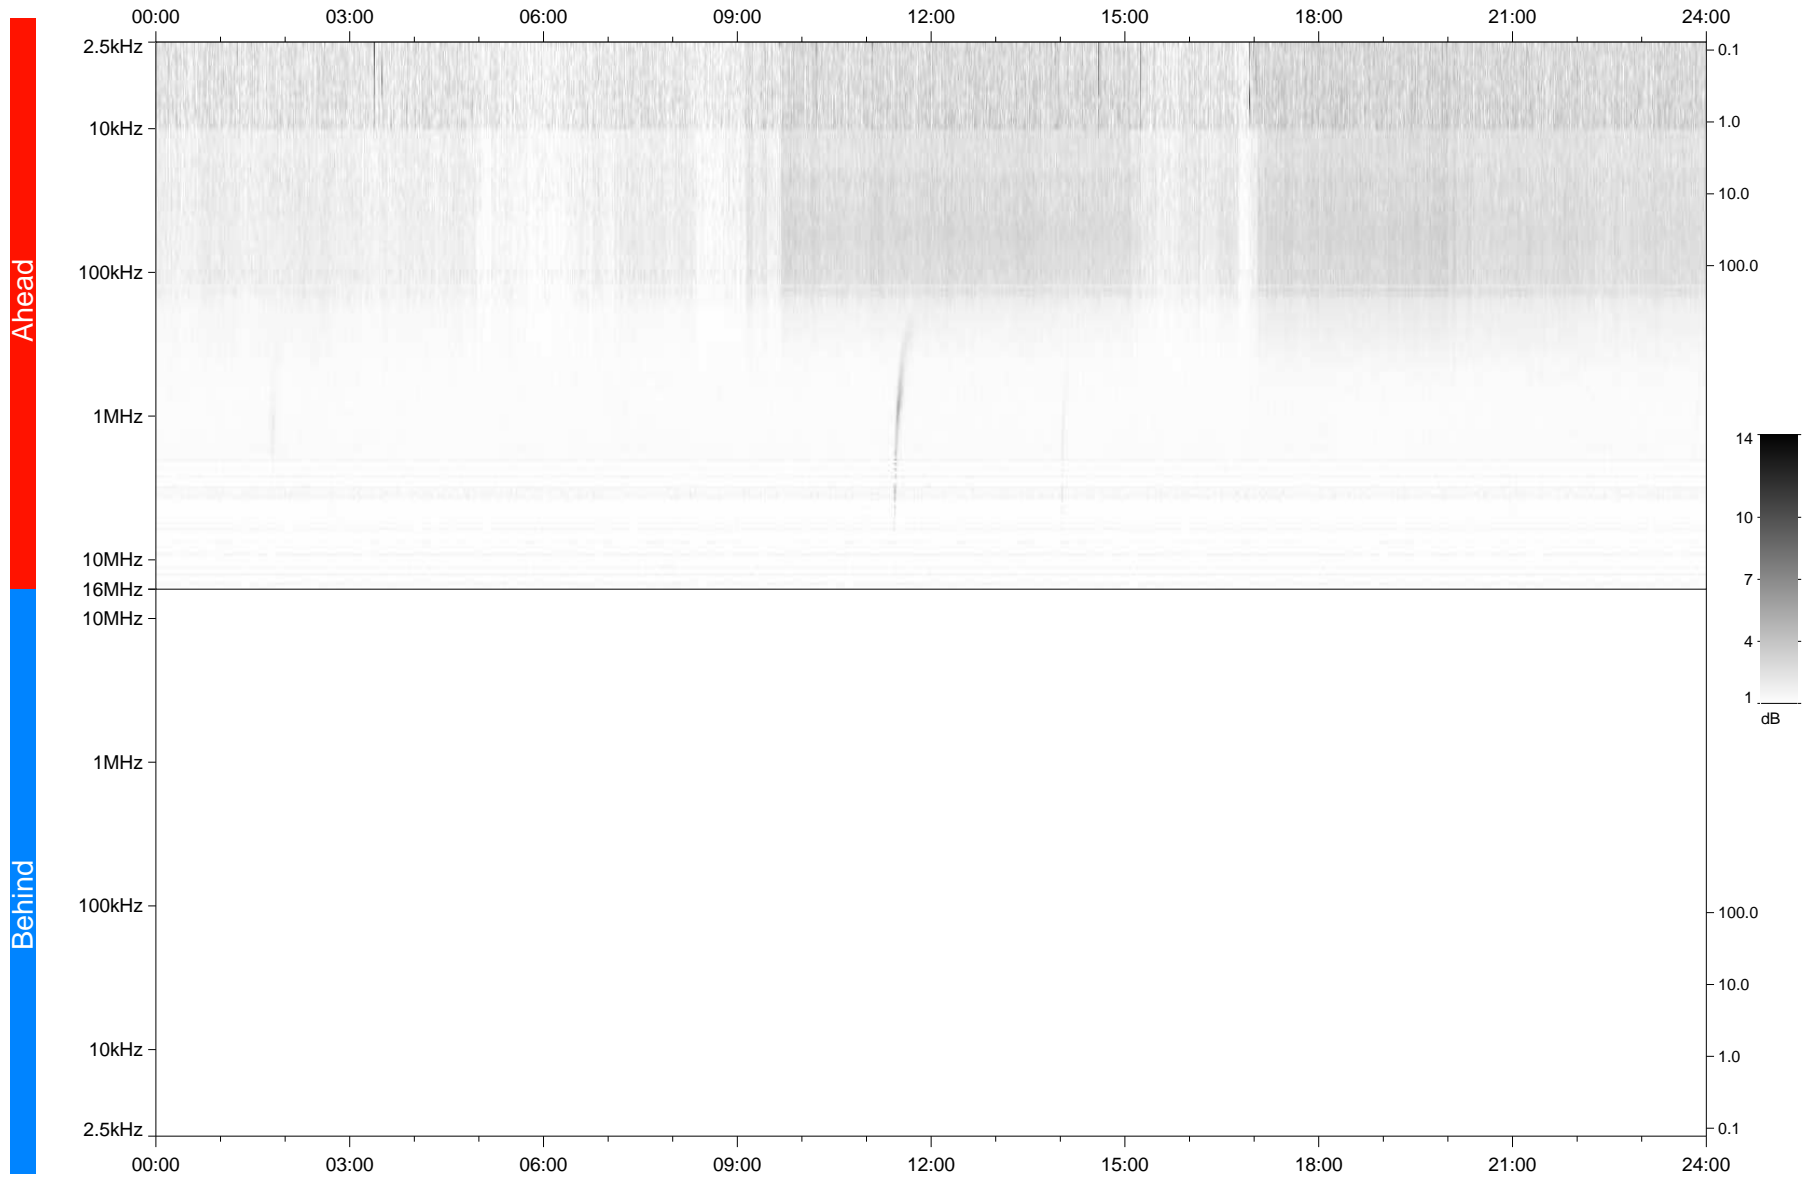

STEREO/WAVES Daily Summary - 06-Mar-2021 (DOY 065)

Ahead source file: swaves_ahead_2021_065_1_05.fin
Ahead PSE Angle: -55.4°

Behind PSE Angle: 53.7°
Behind source file: No STEREO-B data

Time (UTC)

file: stereo_swaves_daily-summary_gray_20210306_v03
made by: space.umn.edu on macOS with TDL 8.8.2 on 2022-08-24 14:52:34, with TLib V945 / dynspec V311