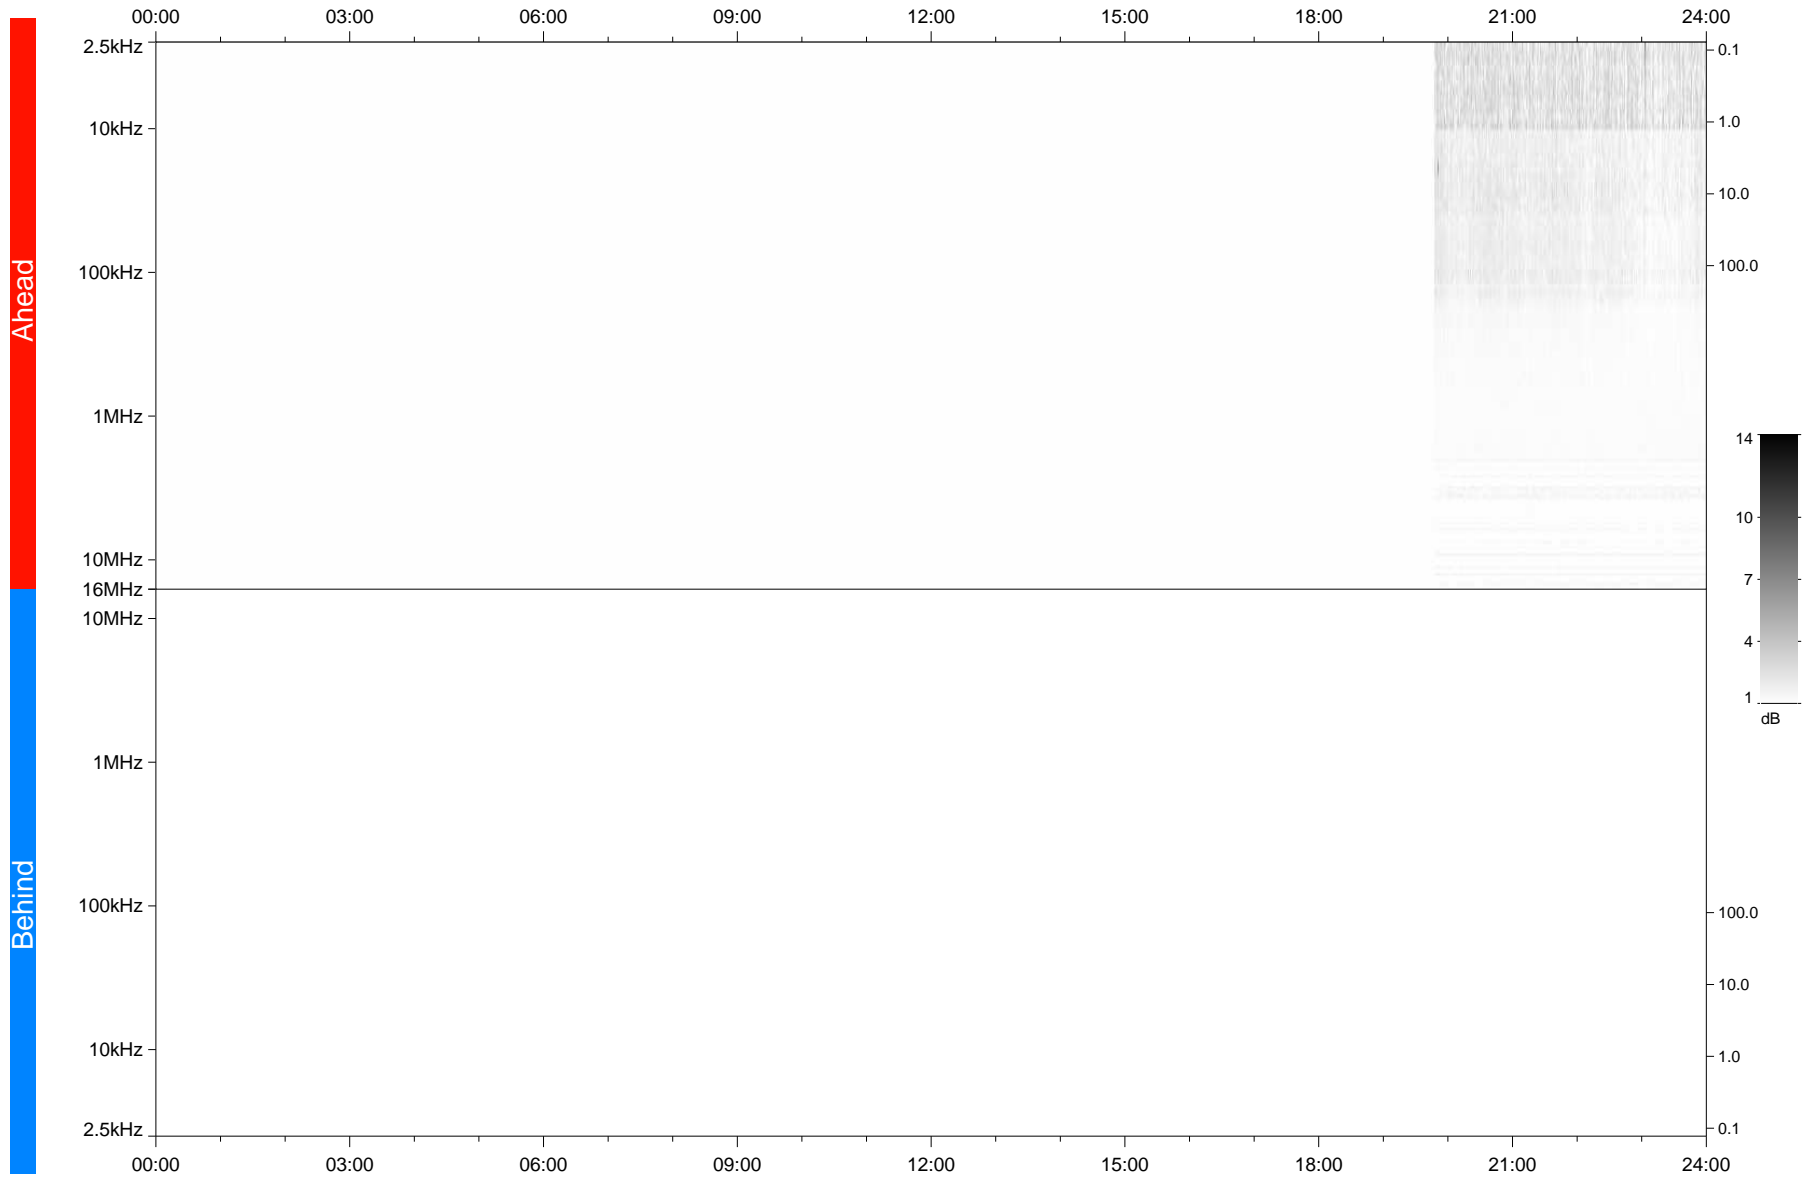

STEREO/WAVES Daily Summary - 05-Mar-2021 (DOY 064)

Ahead source file: swaves_ahead_2021_064_1_05.fin
Ahead PSE Angle: -55.4°

Behind PSE Angle: 53.8°
Behind source file: No STEREO-B data

Time (UTC)

file: stereo_swaves_daily-summary_gray_20210305_v03
made by: space.umn.edu on macOS with TDL 8.8.2 on 2022-08-24 14:51:16, with TLib V945 / dynspec V311