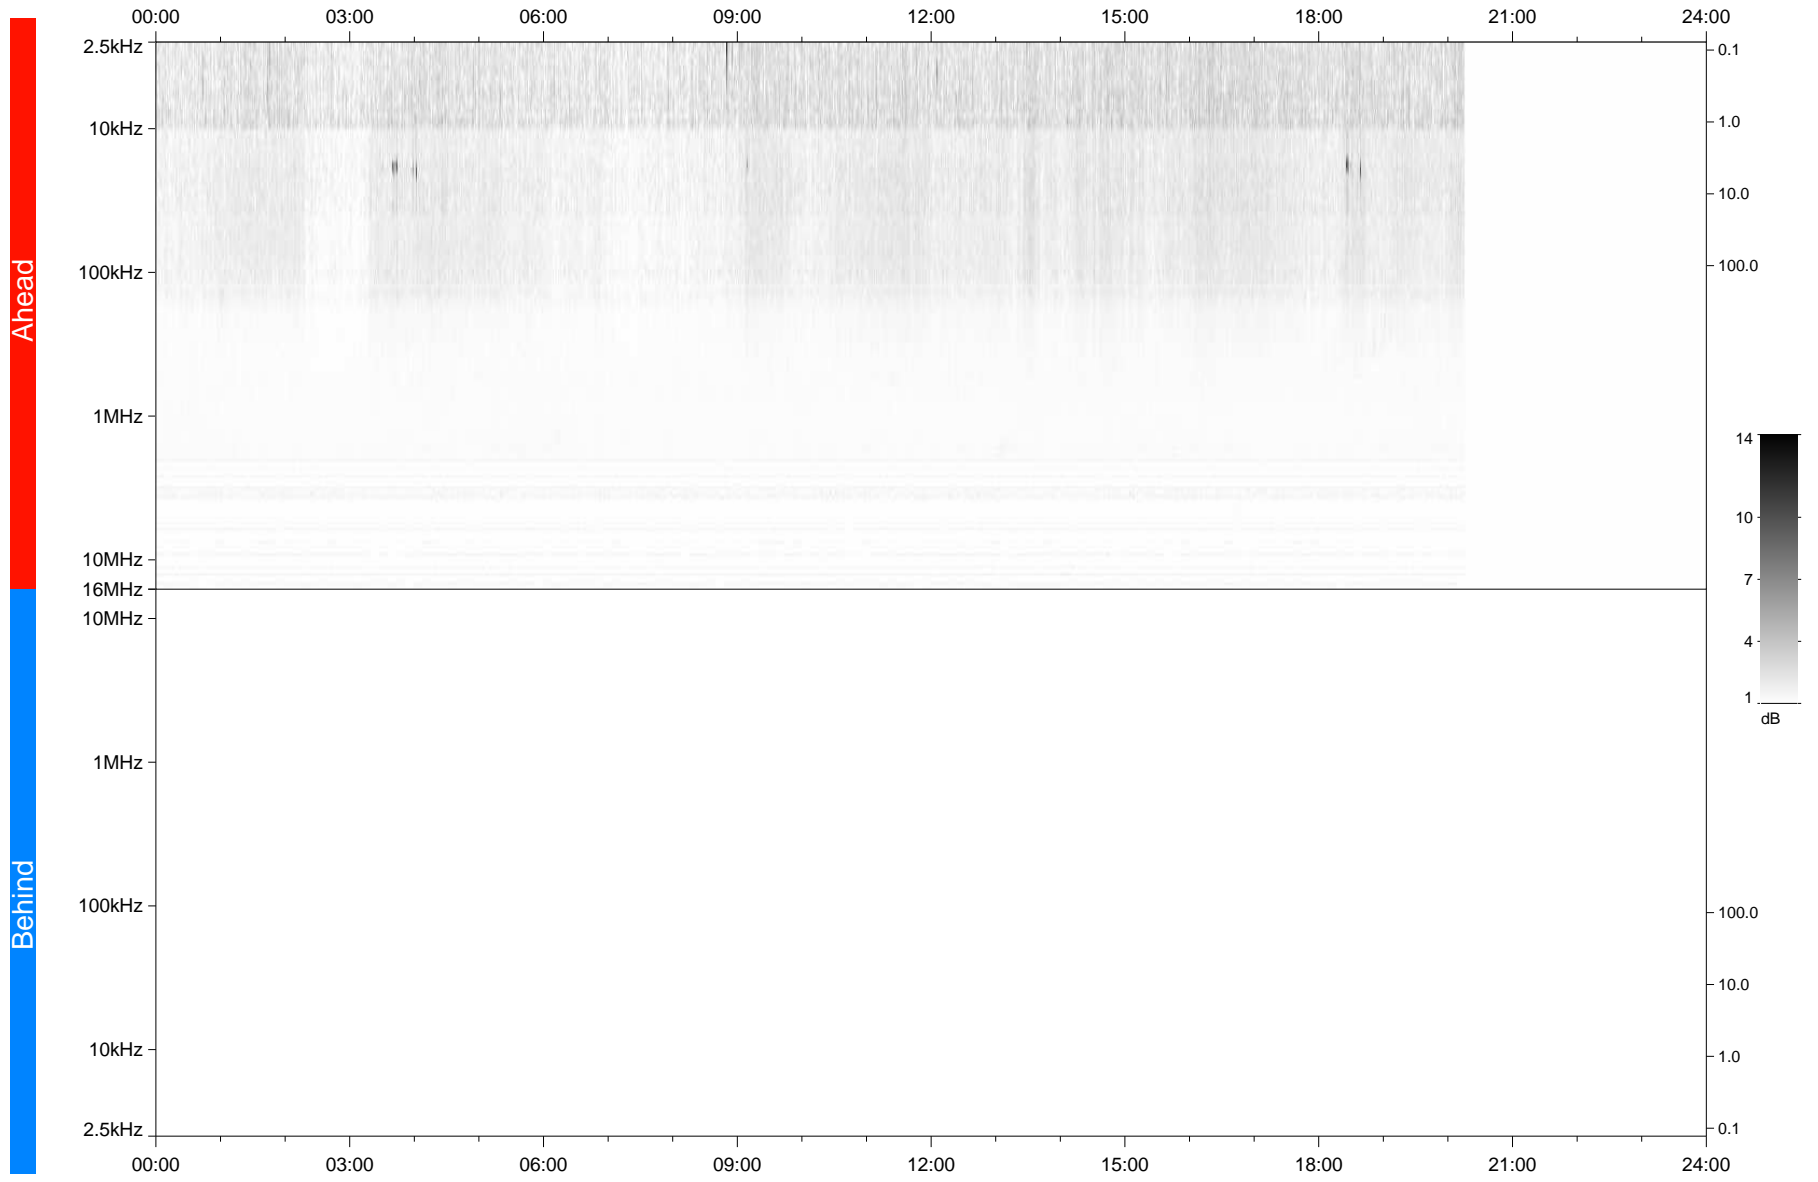

STEREO/WAVES Daily Summary - 04-Mar-2021 (DOY 063)

Ahead source file: swaves_ahead_2021_063_1_05.fin
Ahead PSE Angle: -55.4°

Behind PSE Angle: 53.8°
Behind source file: No STEREO-B data

Time (UTC)

file: stereo_swaves_daily-summary_gray_20210304_v04
made by: space.umn.edu on macOS with IDL 8.8.2 on 2022-10-02 13:33:21, with TMLib V945 / dynspec V311