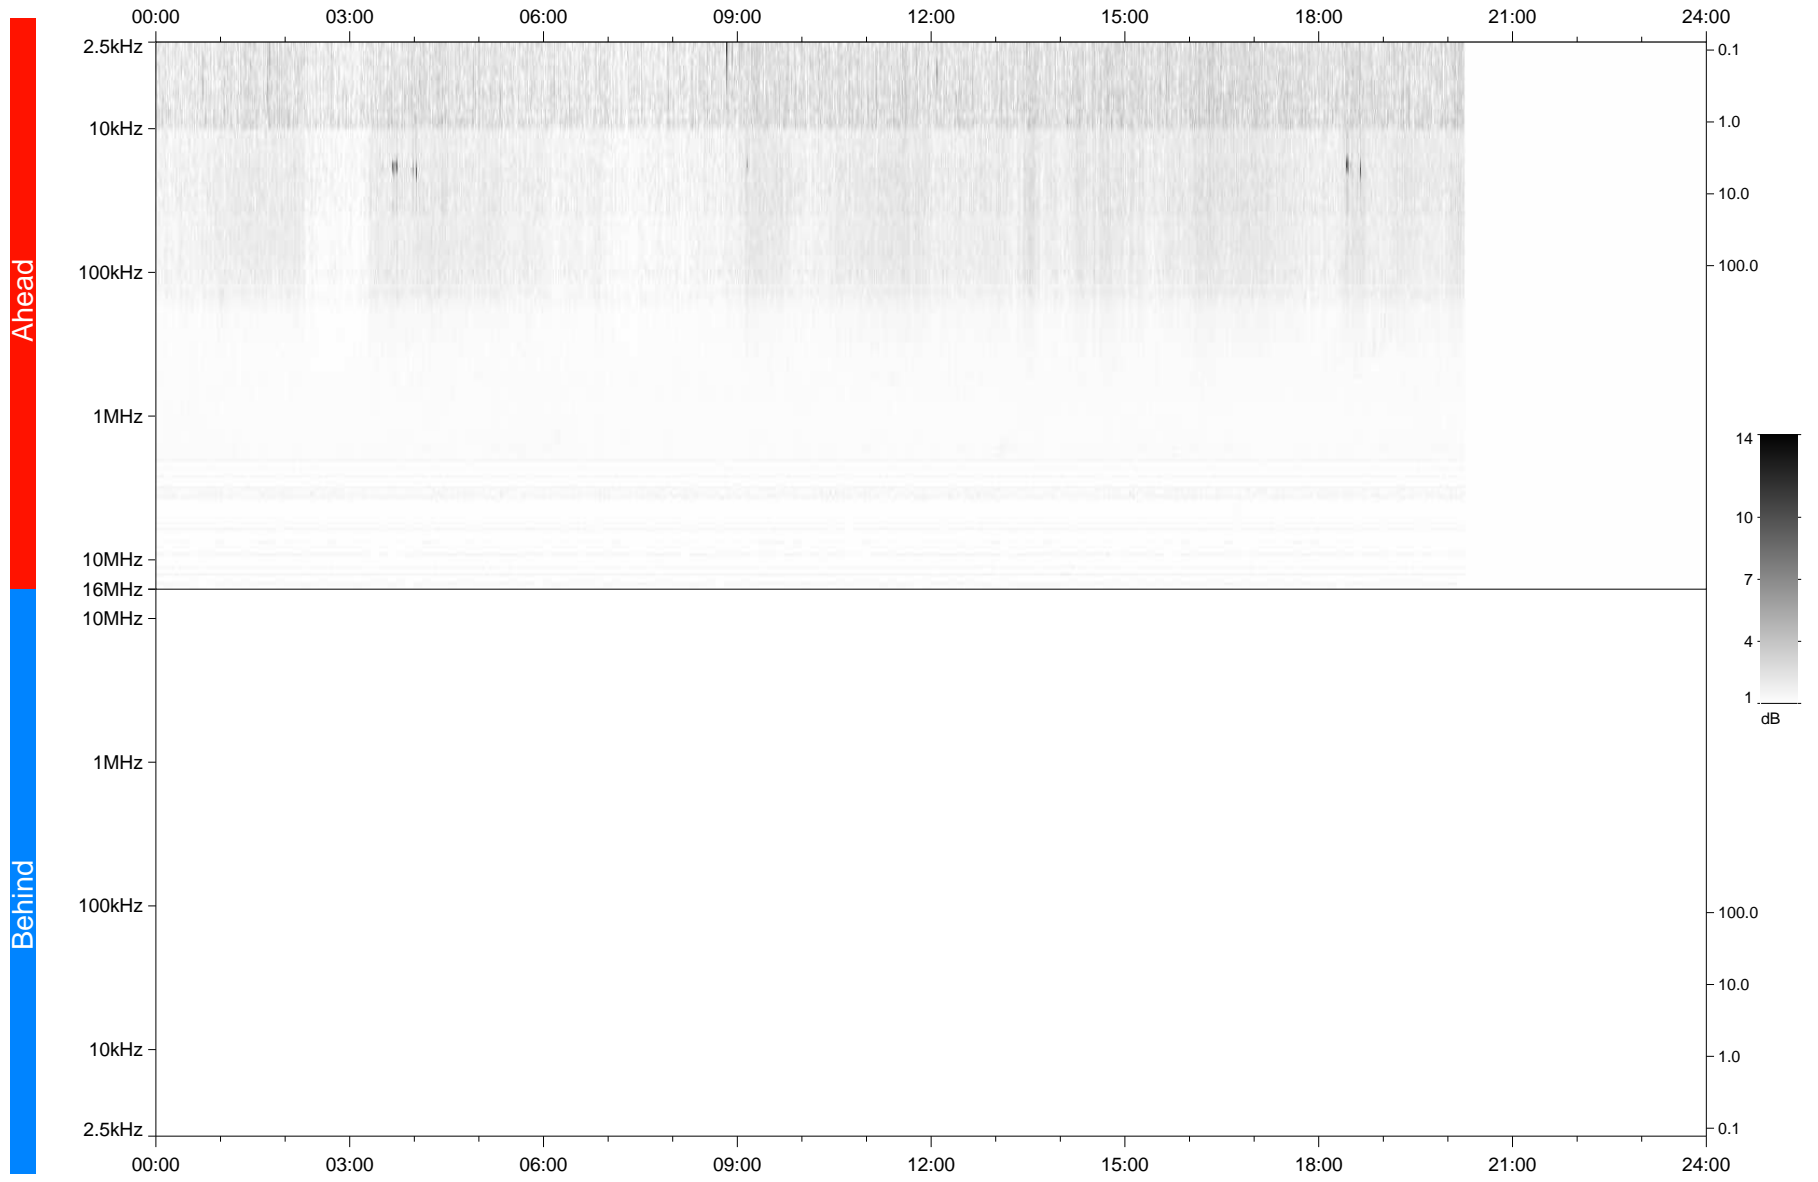

STEREO/WAVES Daily Summary - 04-Mar-2021 (DOY 063)

Ahead source file: swaves_ahead_2021_063_1_05.fin
Ahead PSE Angle: -55.4°

Behind PSE Angle: 53.8°
Behind source file: No STEREO-B data

Time (UTC)

file: stereo_swaves_daily-summary_gray_20210304_v03
made by: space.umn.edu on macOS with IDL 8.8.2 on 2022-08-24 14:50:38, with TLib V945 / dynspec V311