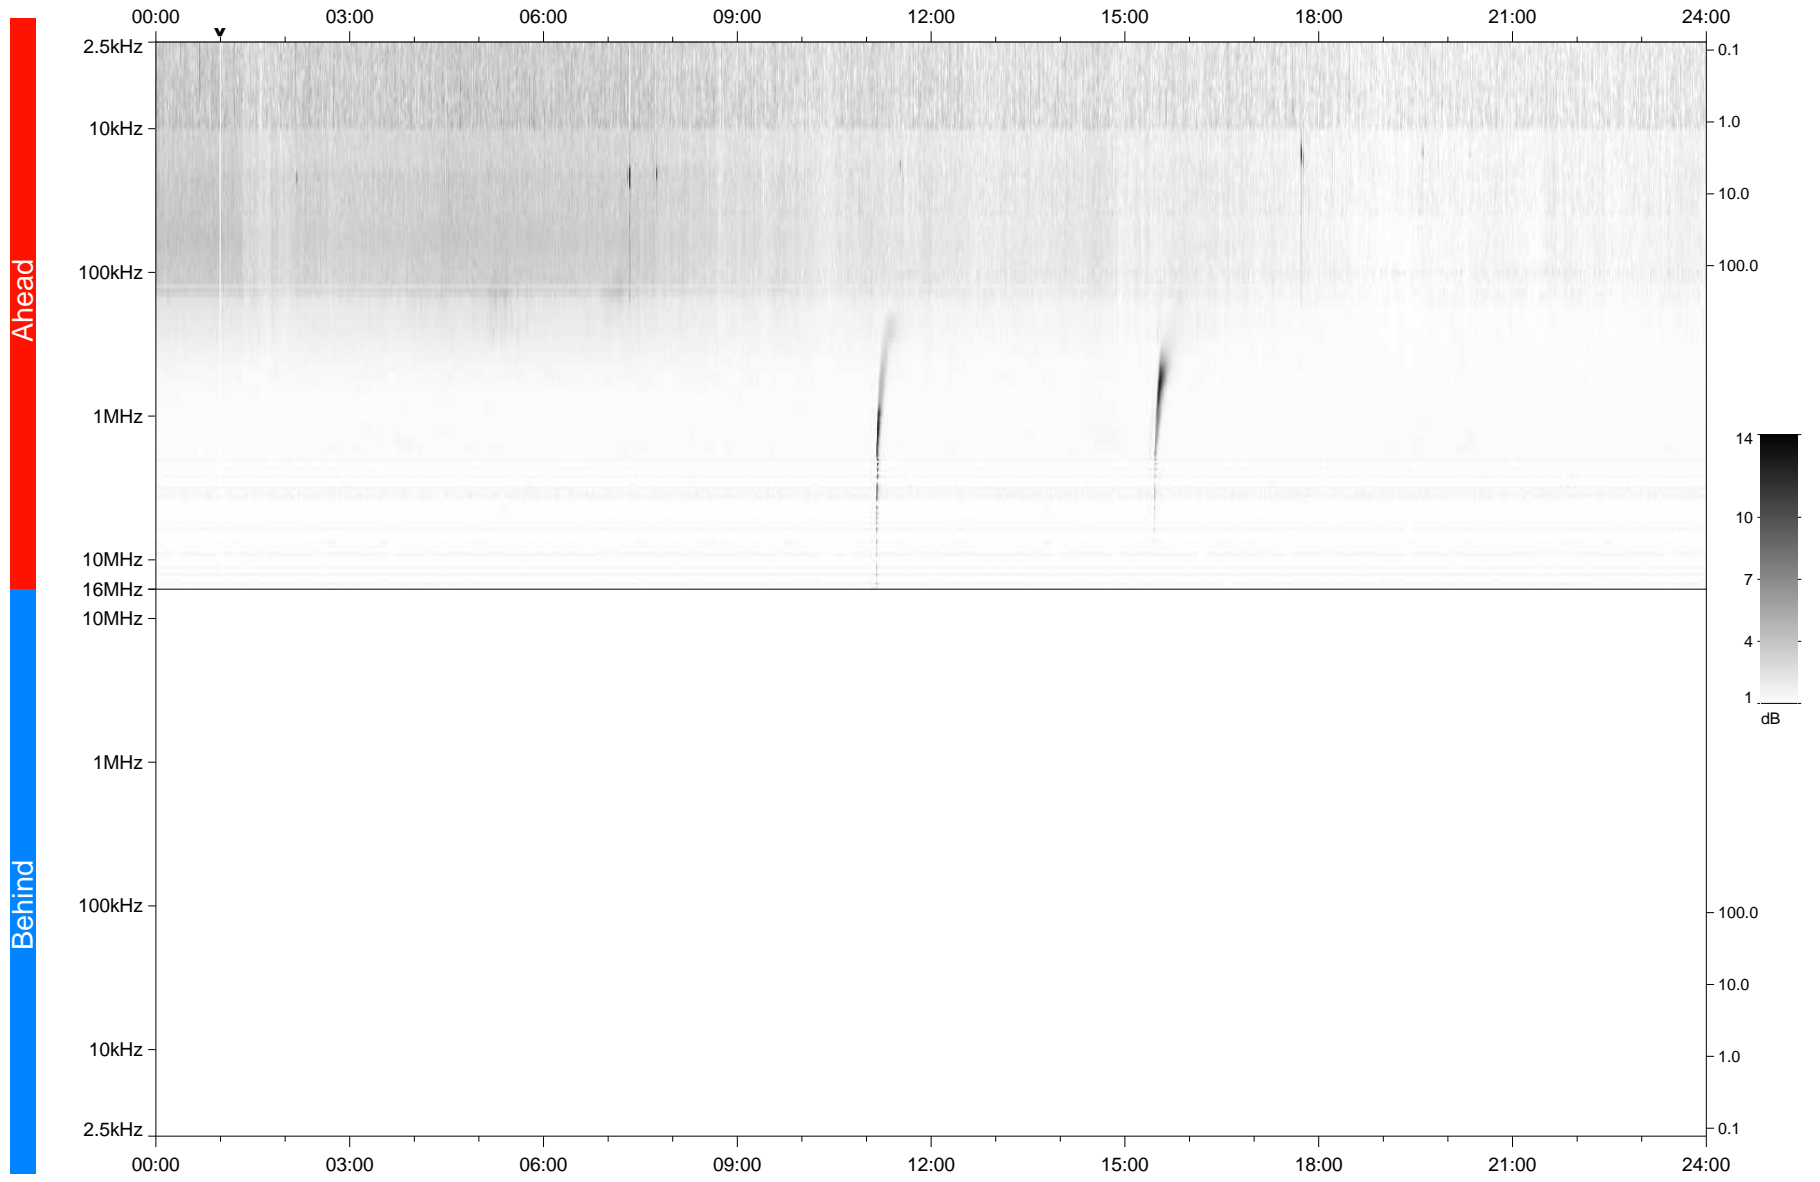

# STEREO/WAVES Daily Summary - 03-Mar-2021 (DOY 062)

Ahead source file: swaves\_ahead\_2021\_062\_1\_05.fin  
Ahead PSE Angle: -55.5°

Behind PSE Angle: 53.9°  
Behind source file: No STEREO-B data

Time (UTC)

file: stereo\_swaves\_daily-summary\_gray\_20210303\_v04  
made by: space.umn.edu on macOS with IDL 8.8.2 on 2022-10-02 13:32:01, with TMLib V945 / dynspec V311