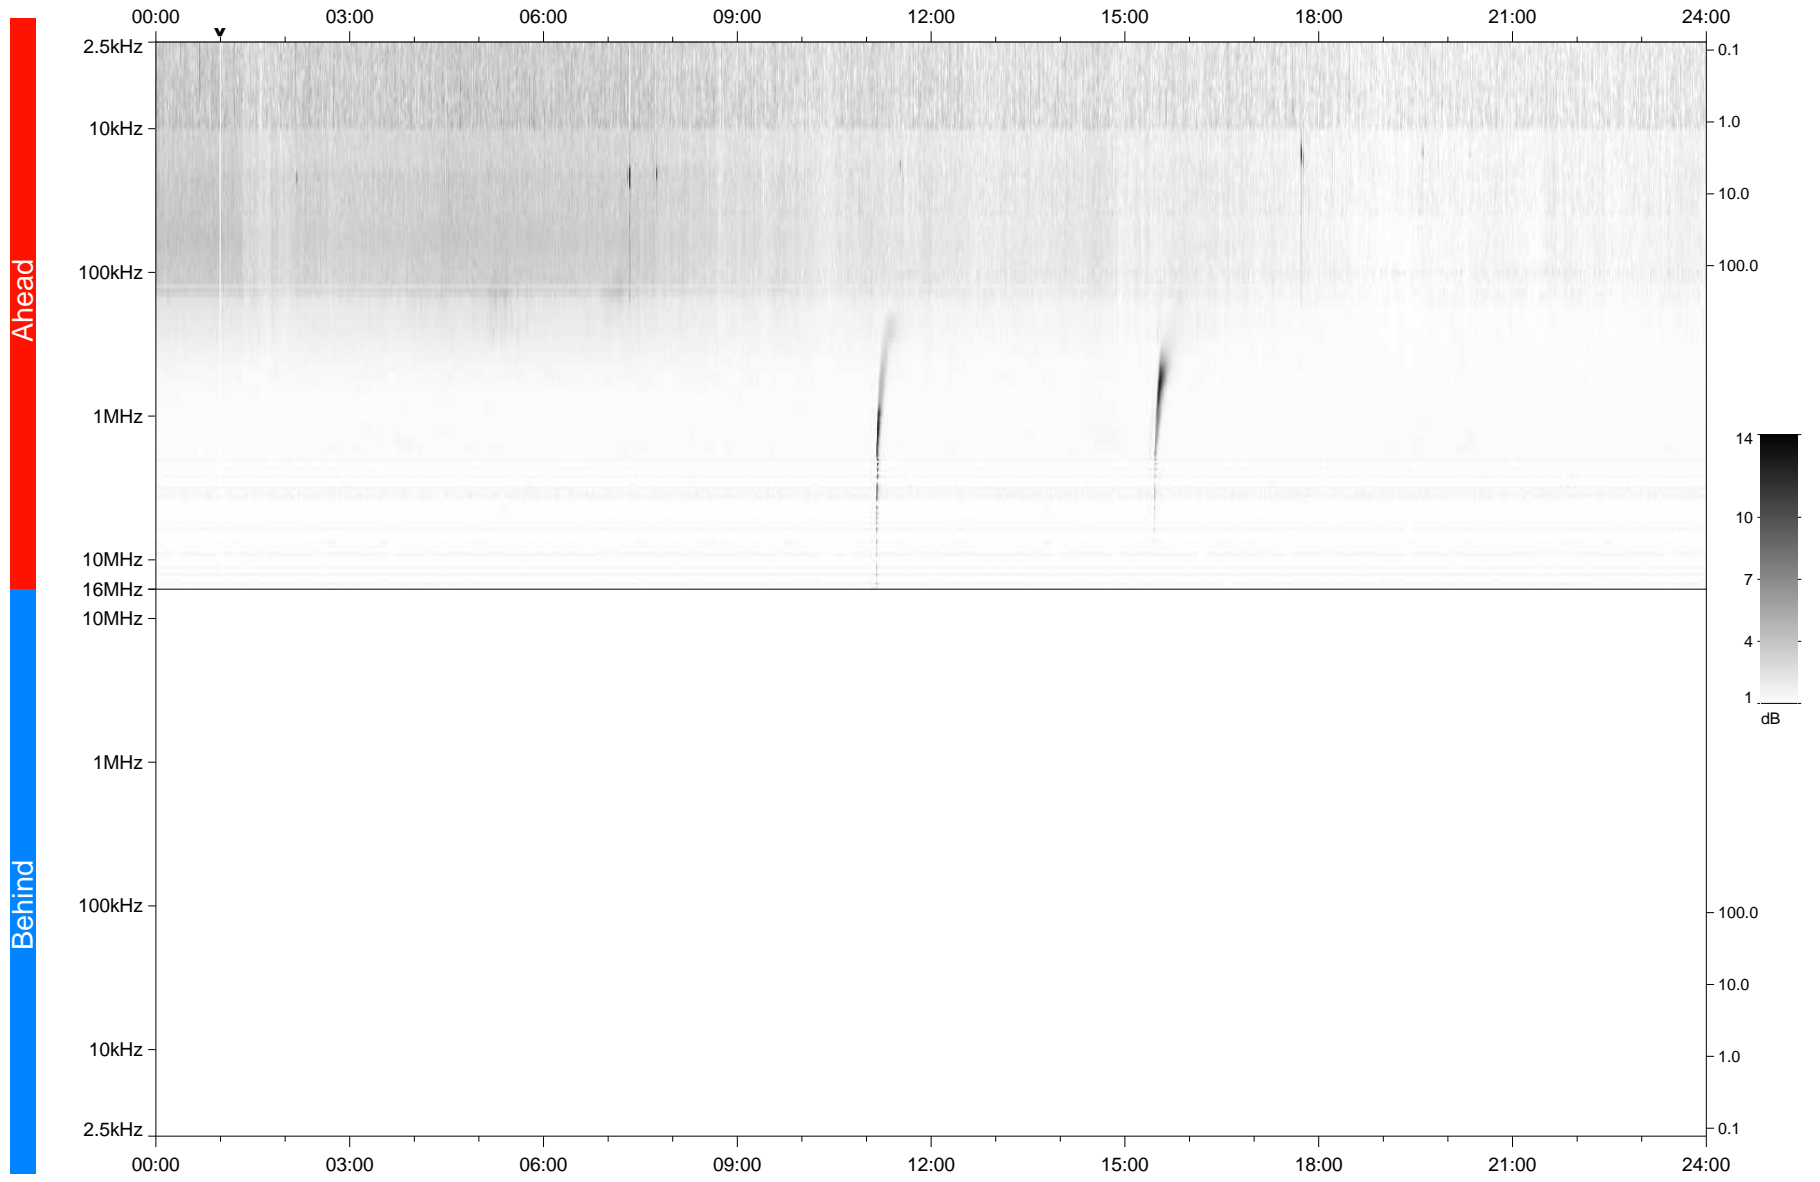

# STEREO/WAVES Daily Summary - 03-Mar-2021 (DOY 062)

Ahead source file: swaves\_ahead\_2021\_062\_1\_05.fin  
Ahead PSE Angle: -55.5°

Behind PSE Angle: 53.9°  
Behind source file: No STEREO-B data

Time (UTC)

file: stereo\_swaves\_daily-summary\_gray\_20210303\_v03  
made by: space.umn.edu on macOS with TDL 8.8.2 on 2022-08-24 14:49:26, with TLib V945 / dynspec V311