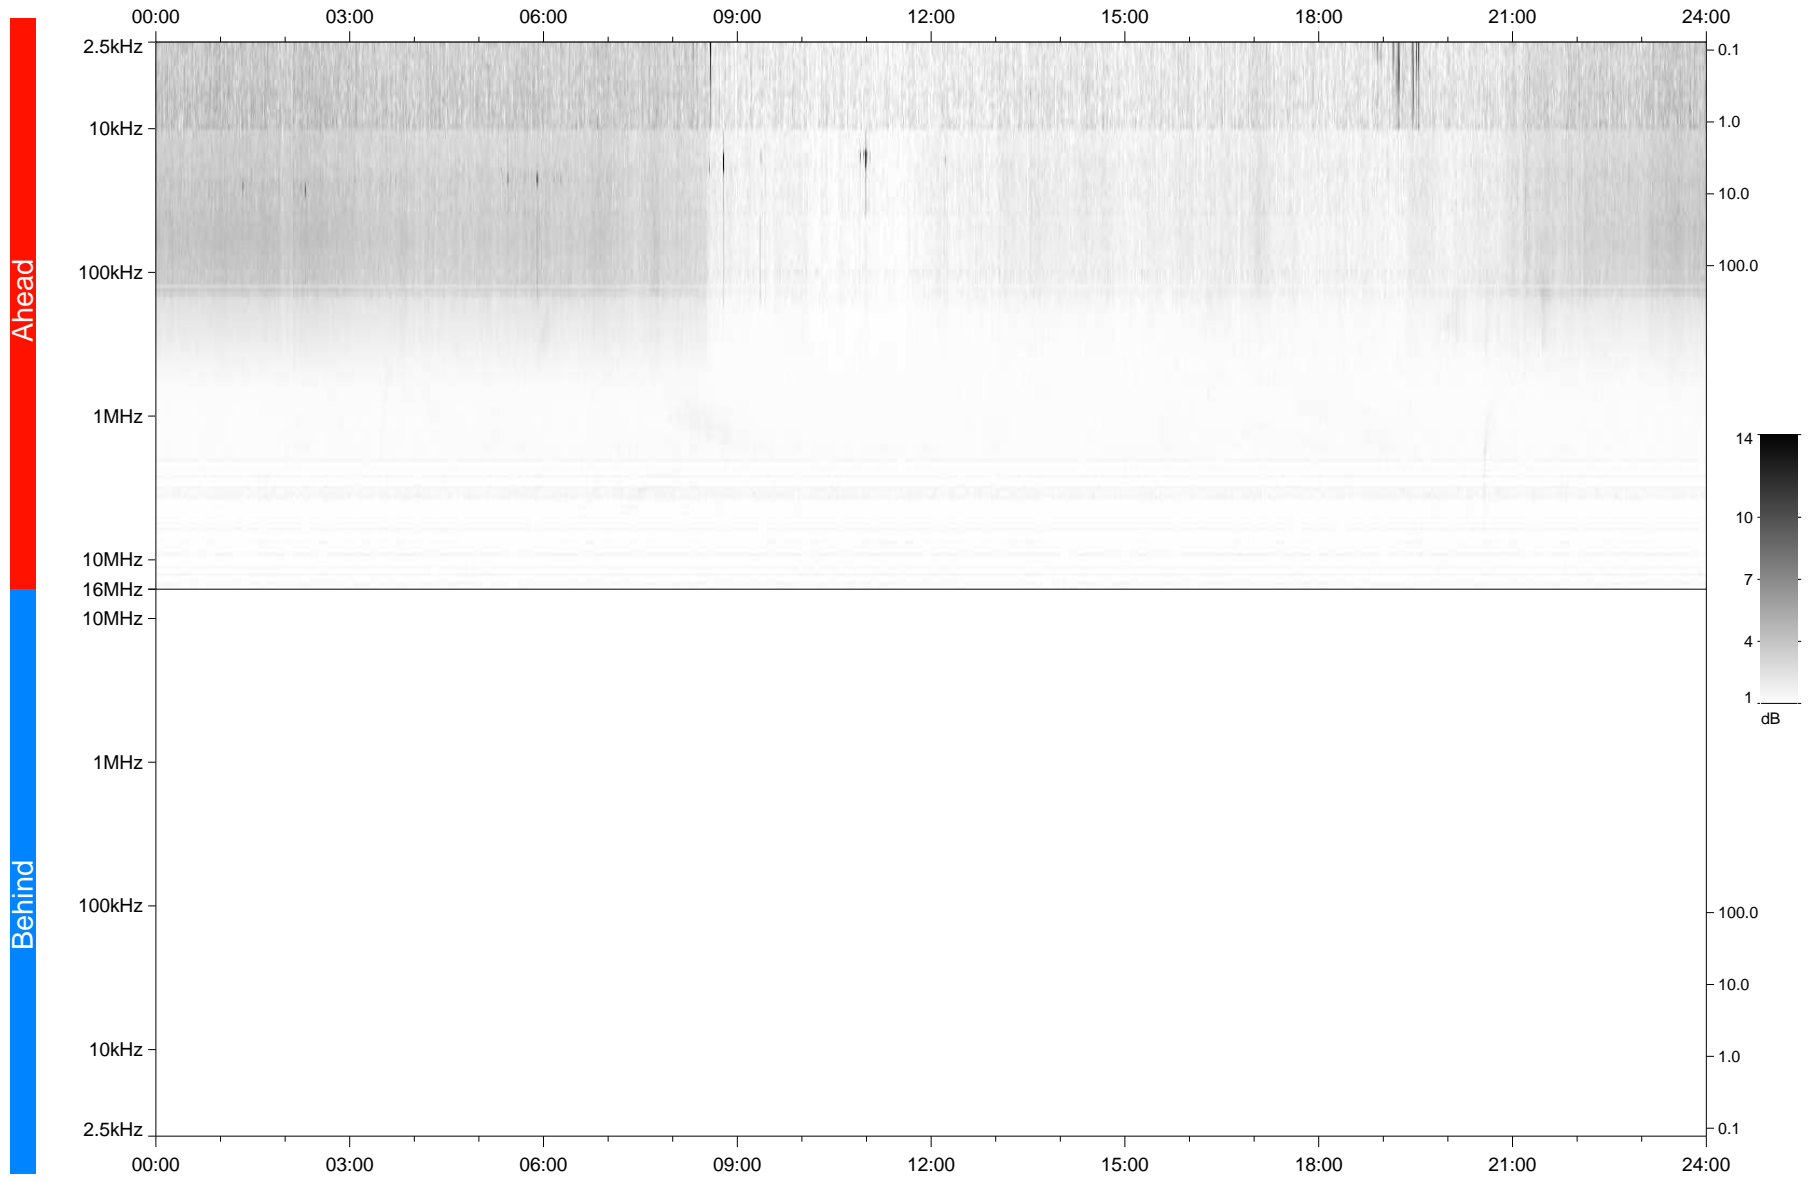

# STEREO/WAVES Daily Summary - 02-Mar-2021 (DOY 061)

Ahead source file: swaves\_ahead\_2021\_061\_1\_05.fin  
Ahead PSE Angle: -55.5°

Behind PSE Angle: 54.0°  
Behind source file: No STEREO-B data

Time (UTC)

file: stereo\_swaves\_daily-summary\_gray\_20210302\_v04  
made by: space.umn.edu on macOS with IDL 8.8.2 on 2022-10-02 13:30:31, with TMLib V945 / dynspec V311