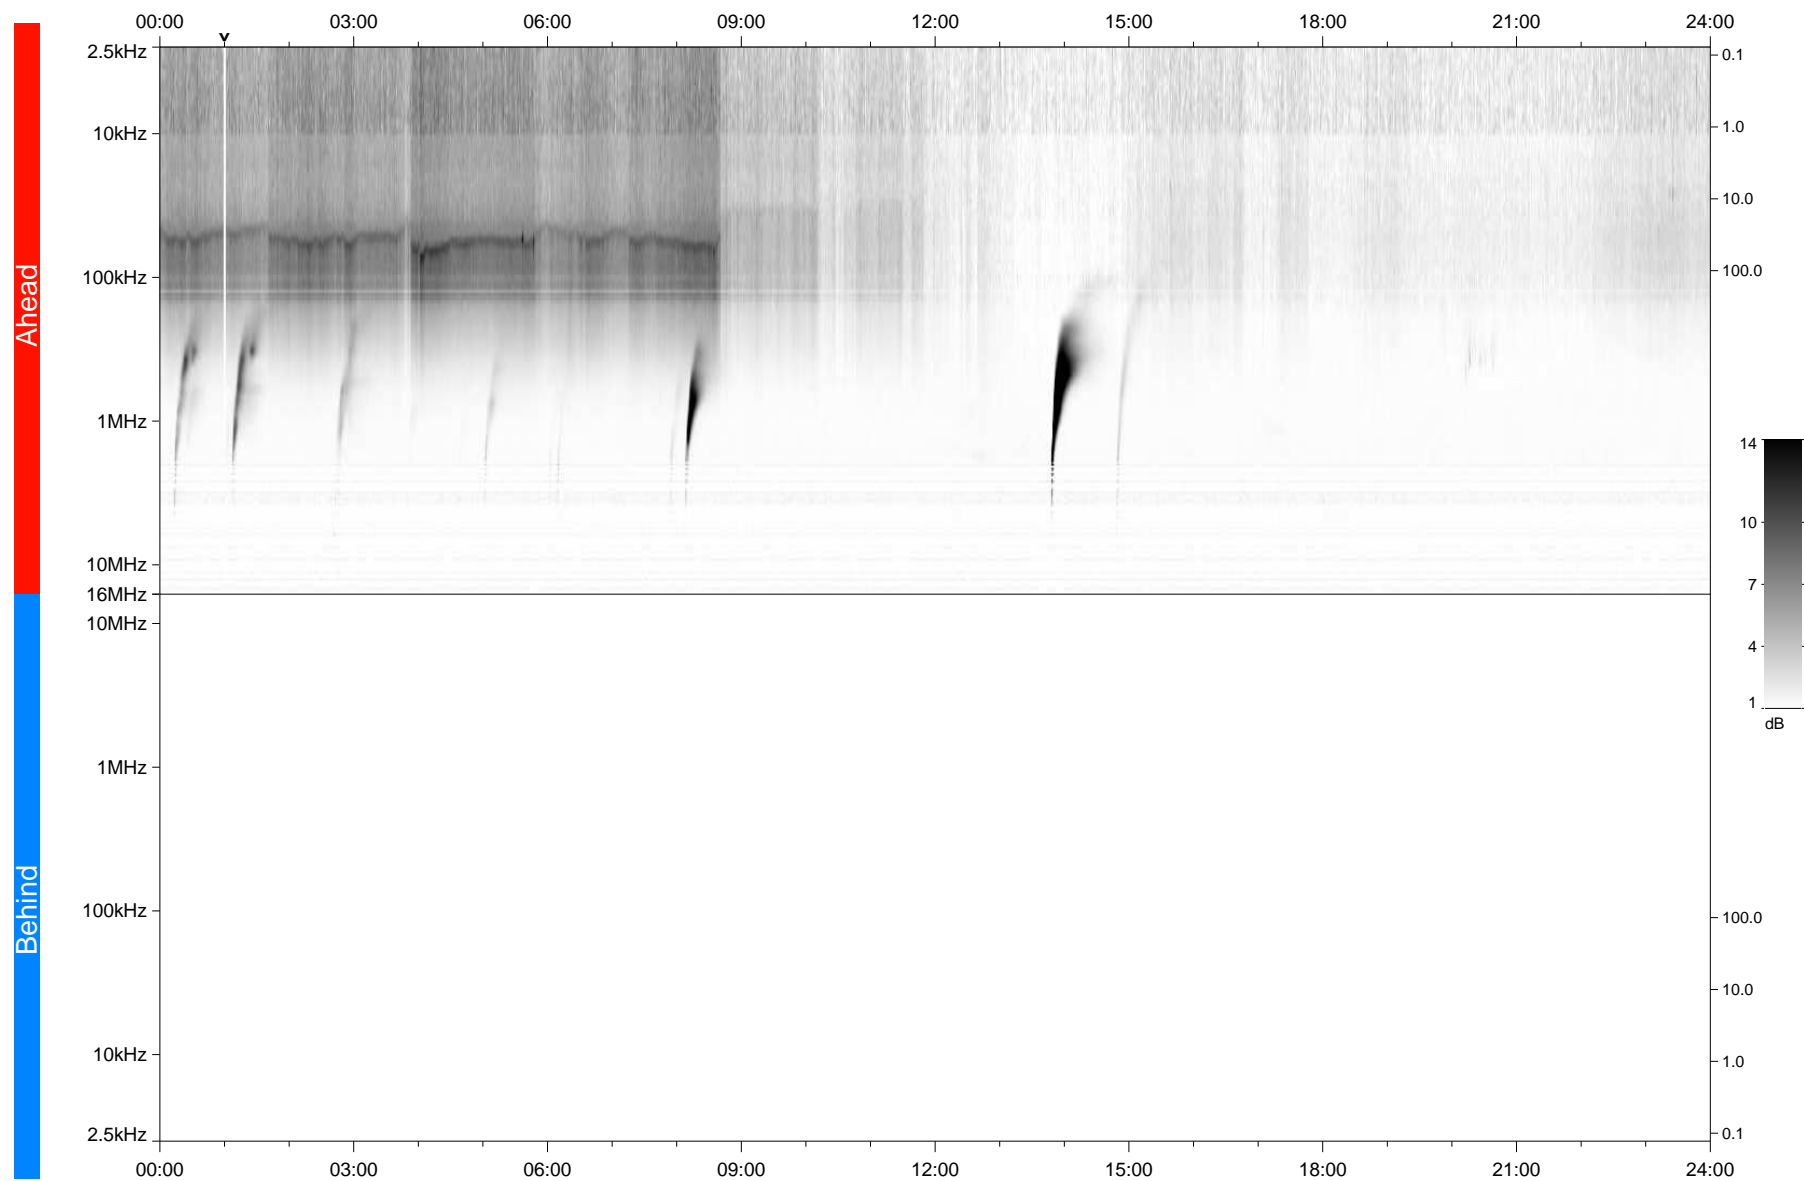

STEREO/WAVES Daily Summary - 01-Mar-2021 (DOY 060)

Ahead source file: swaves_ahead_2021_060_1_05.fin
Ahead PSE Angle: -55.5°

Behind PSE Angle: 54.1°
Behind source file: No STEREO-B data

Time (UTC)

file: stereo_swaves_daily-summary_gray_20210301_v04
made by: space.umn.edu on macOS with TDL 8.8.2 on 2022-10-02 13:29:01, with TLib V945 / dynspec V311