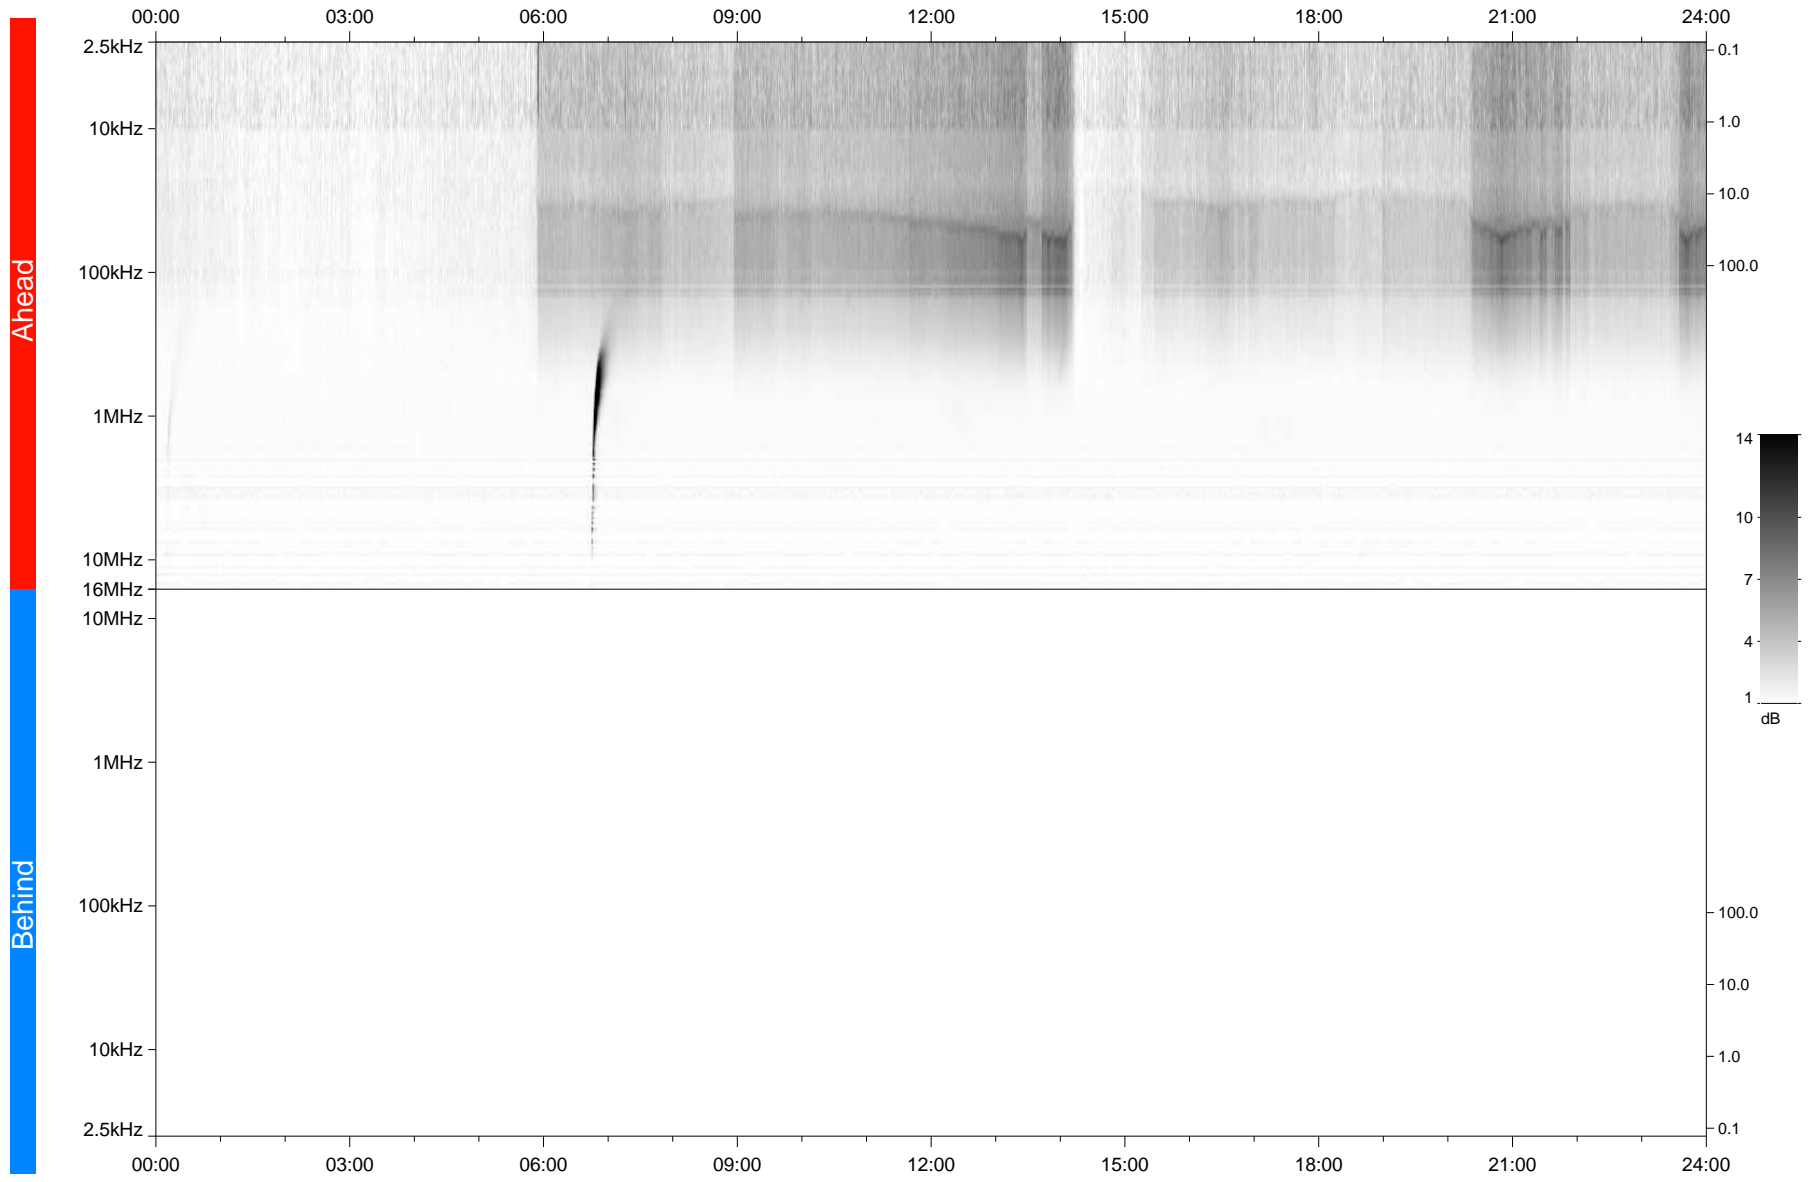

STEREO/WAVES Daily Summary - 28-Feb-2021 (DOY 059)

Ahead source file: swaves_ahead_2021_059_1_05.fin
Ahead PSE Angle: -55.6°

Behind PSE Angle: 54.1°
Behind source file: No STEREO-B data

Time (UTC)

file: stereo_swaves_daily-summary_gray_20210228_v04
made by: space.umn.edu on macOS with TDL 8.8.2 on 2022-10-02 13:27:31, with TLib V945 / dynspec V311