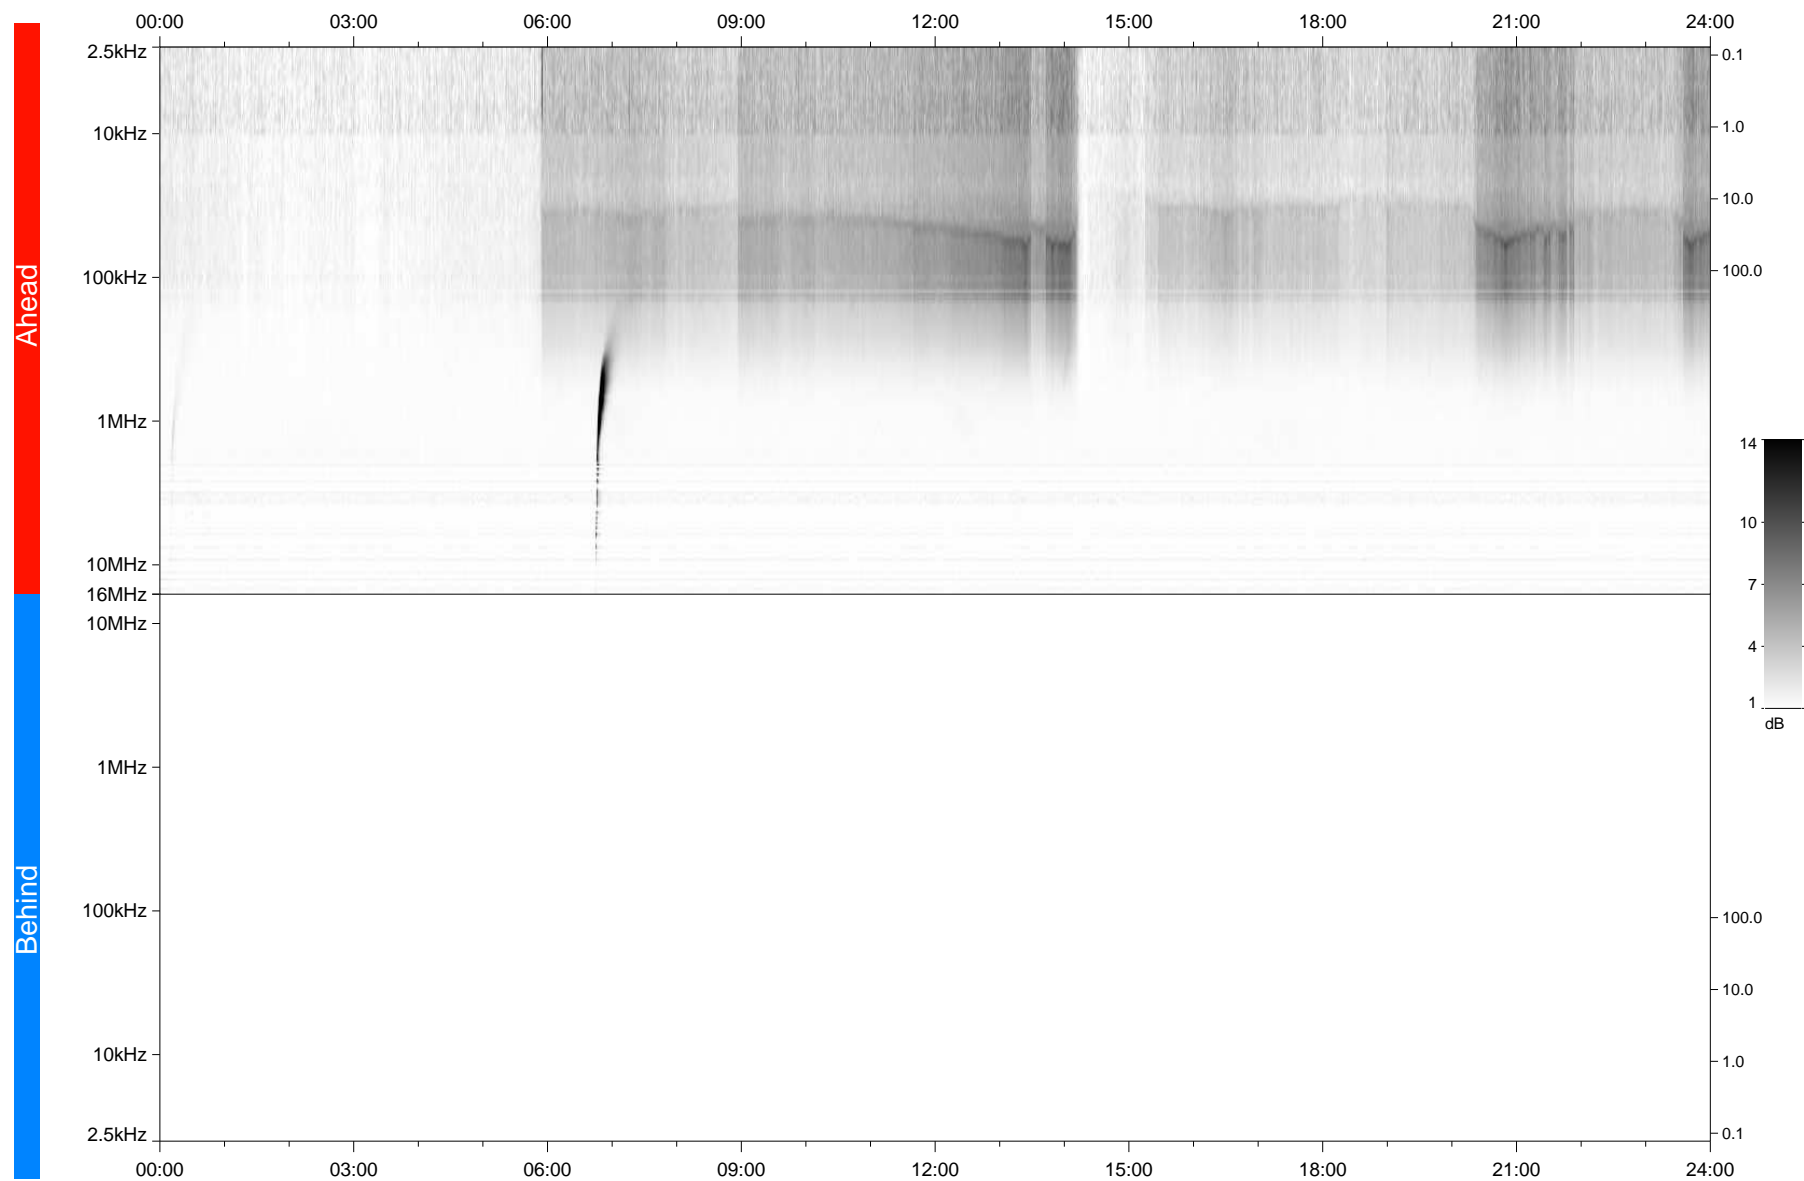

# STEREO/WAVES Daily Summary - 28-Feb-2021 (DOY 059)

Ahead source file: swaves\_ahead\_2021\_059\_1\_05.fin  
Ahead PSE Angle: -55.6°

Behind PSE Angle: 54.1°  
Behind source file: No STEREO-B data

Time (UTC)

file: stereo\_swaves\_daily-summary\_gray\_20210228\_v03  
made by: space.umn.edu on macOS with TDL 8.8.2 on 2022-08-24 14:45:19, with TLib V945 / dynspec V311