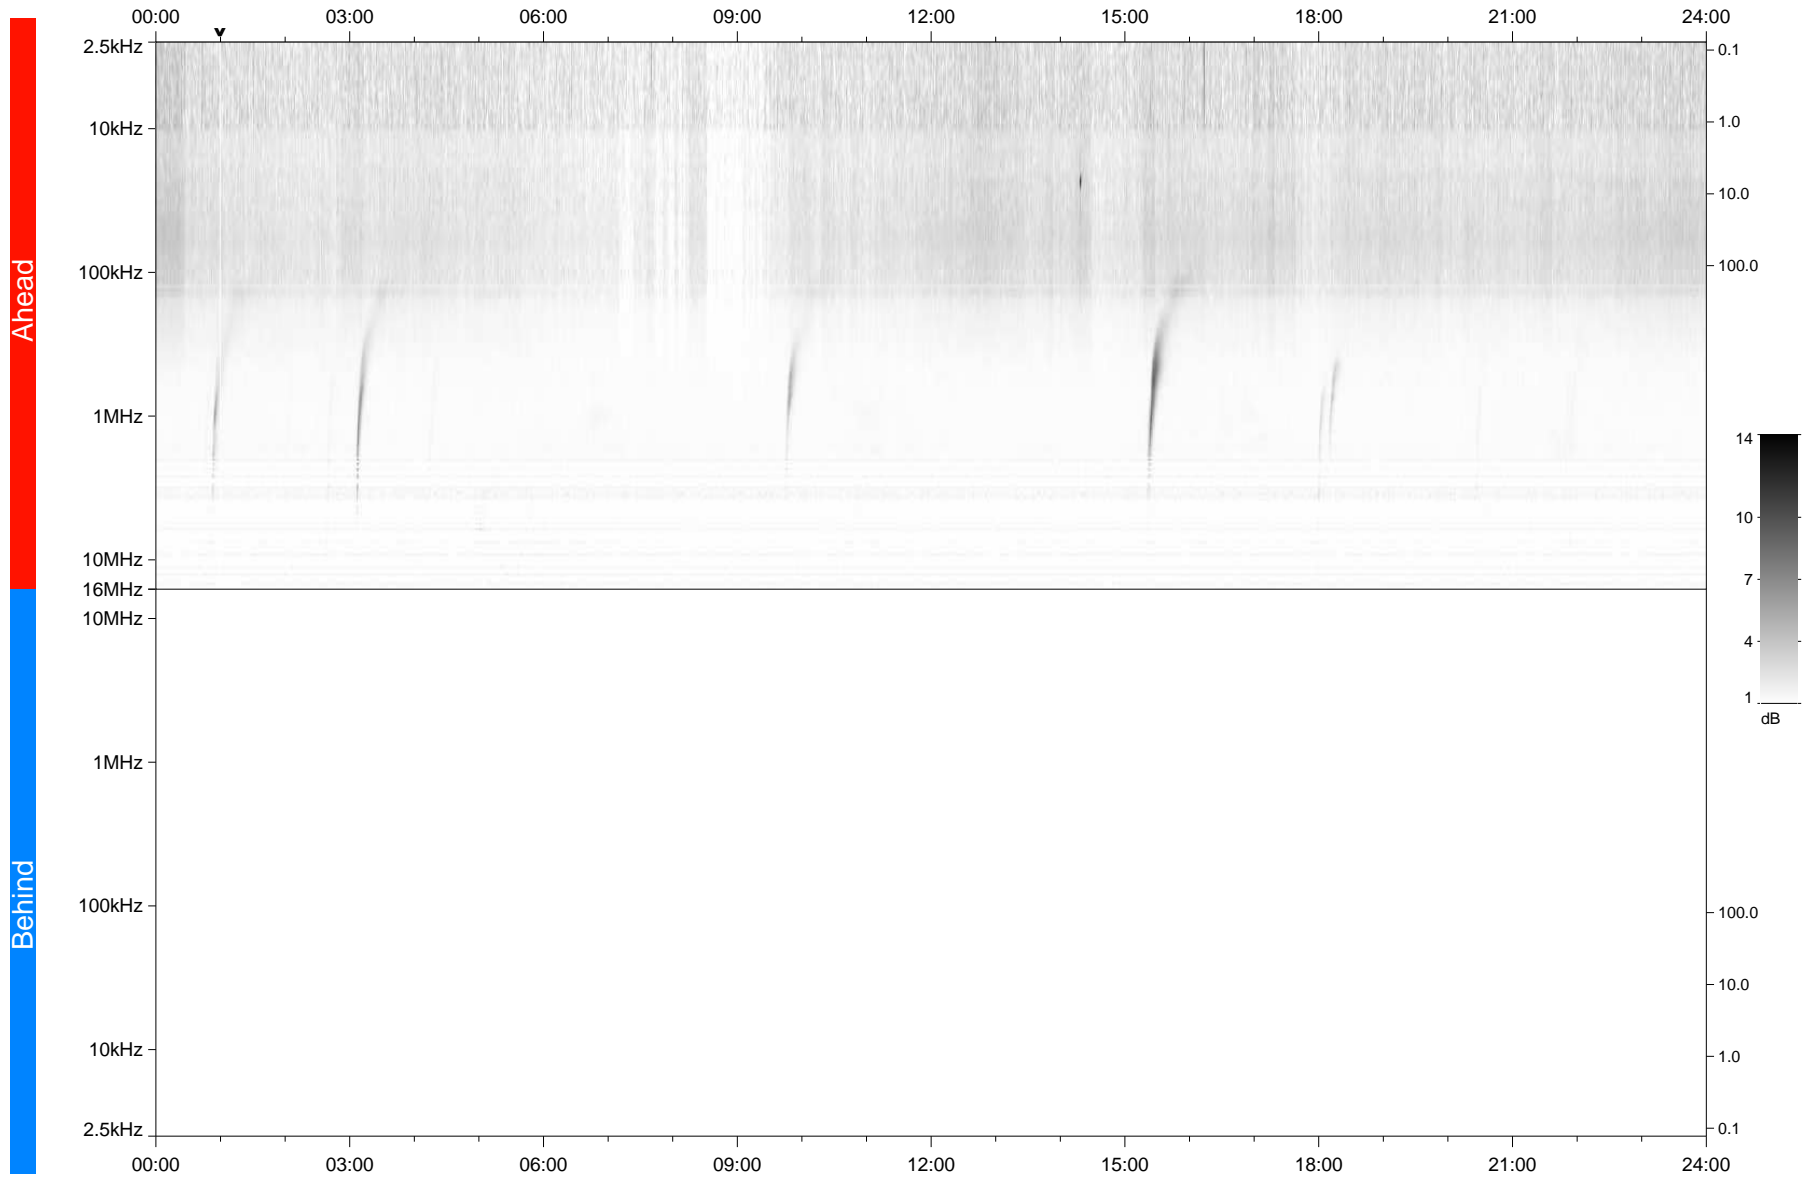

# STEREO/WAVES Daily Summary - 27-Feb-2021 (DOY 058)

Ahead source file: swaves\_ahead\_2021\_058\_1\_05.fin  
Ahead PSE Angle: -55.6°

Behind PSE Angle: 54.2°  
Behind source file: No STEREO-B data

Time (UTC)

file: stereo\_swaves\_daily-summary\_gray\_20210227\_v04  
made by: space.umn.edu on macOS with IDL 8.8.2 on 2022-10-02 13:26:01, with TLib V945 / dynspec V311