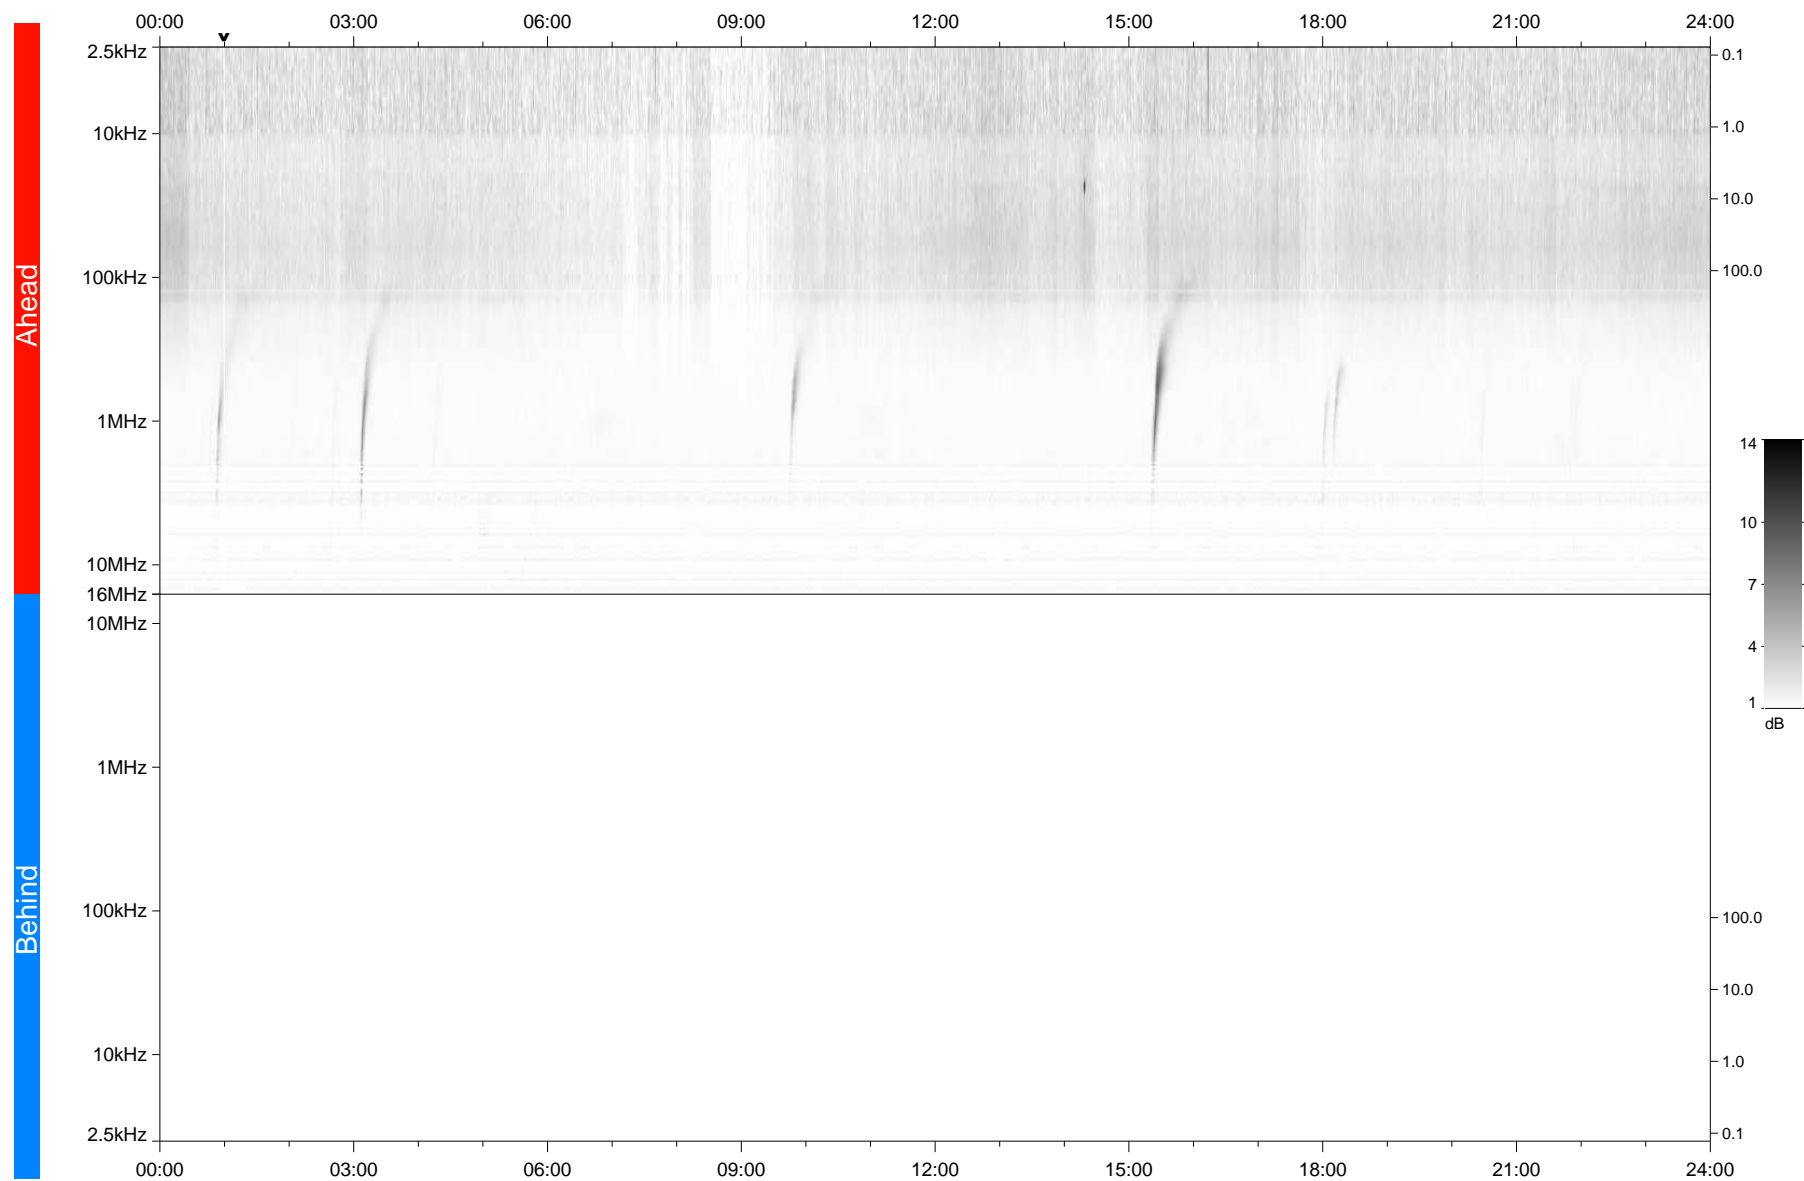

# STEREO/WAVES Daily Summary - 27-Feb-2021 (DOY 058)

Ahead source file: swaves\_ahead\_2021\_058\_1\_05.fin  
Ahead PSE Angle: -55.6°

Behind PSE Angle: 54.2°  
Behind source file: No STEREO-B data

Time (UTC)

file: stereo\_swaves\_daily-summary\_gray\_20210227\_v03  
made by: space.umn.edu on macOS with IDL 8.8.2 on 2022-08-24 14:43:57, with TLib V945 / dynspec V311