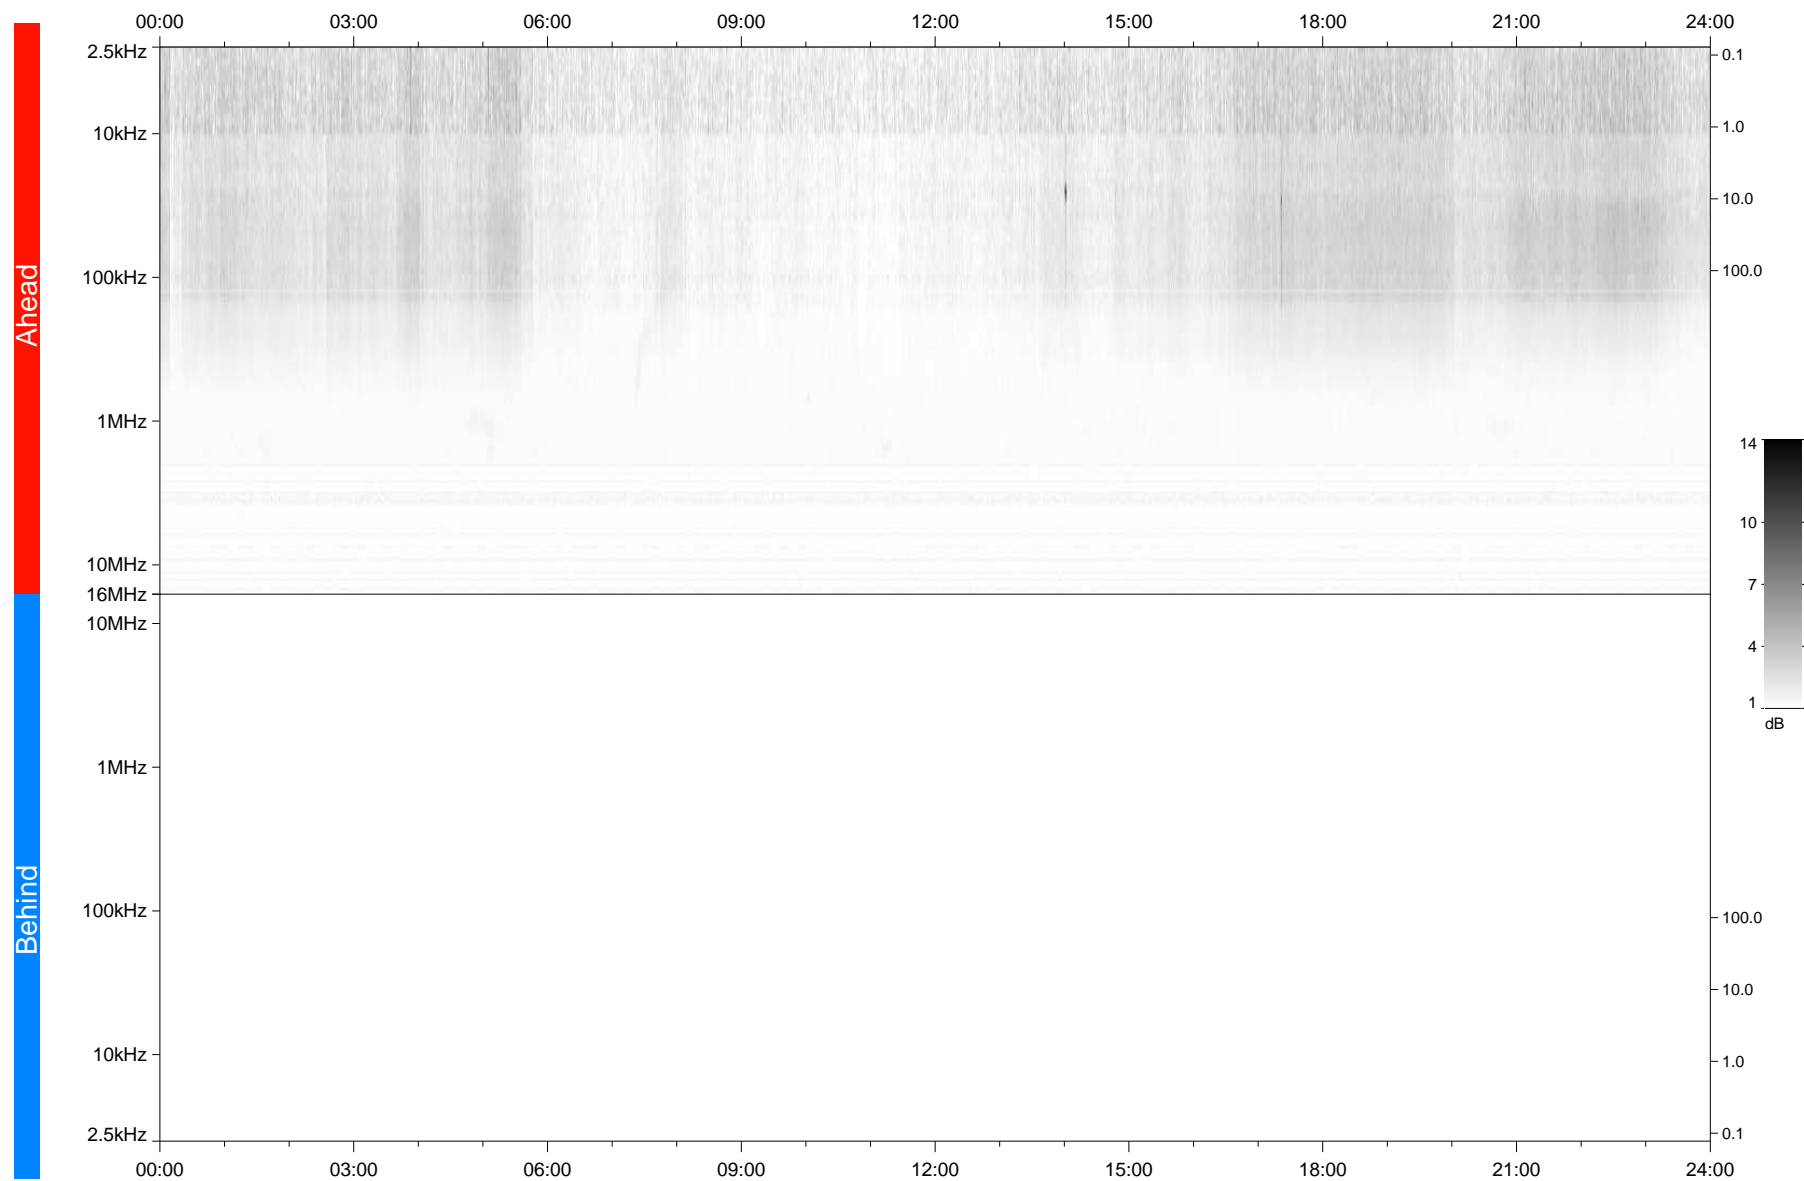

STEREO/WAVES Daily Summary - 26-Feb-2021 (DOY 057)

Ahead source file: swaves_ahead_2021_057_1_05.fin
Ahead PSE Angle: -55.6°

Behind PSE Angle: 54.3°
Behind source file: No STEREO-B data

Time (UTC)

file: stereo_swaves_daily-summary_gray_20210226_v04
made by: space.umn.edu on macOS with IDL 8.8.2 on 2022-10-02 13:24:32, with TMLib V945 / dynspec V311