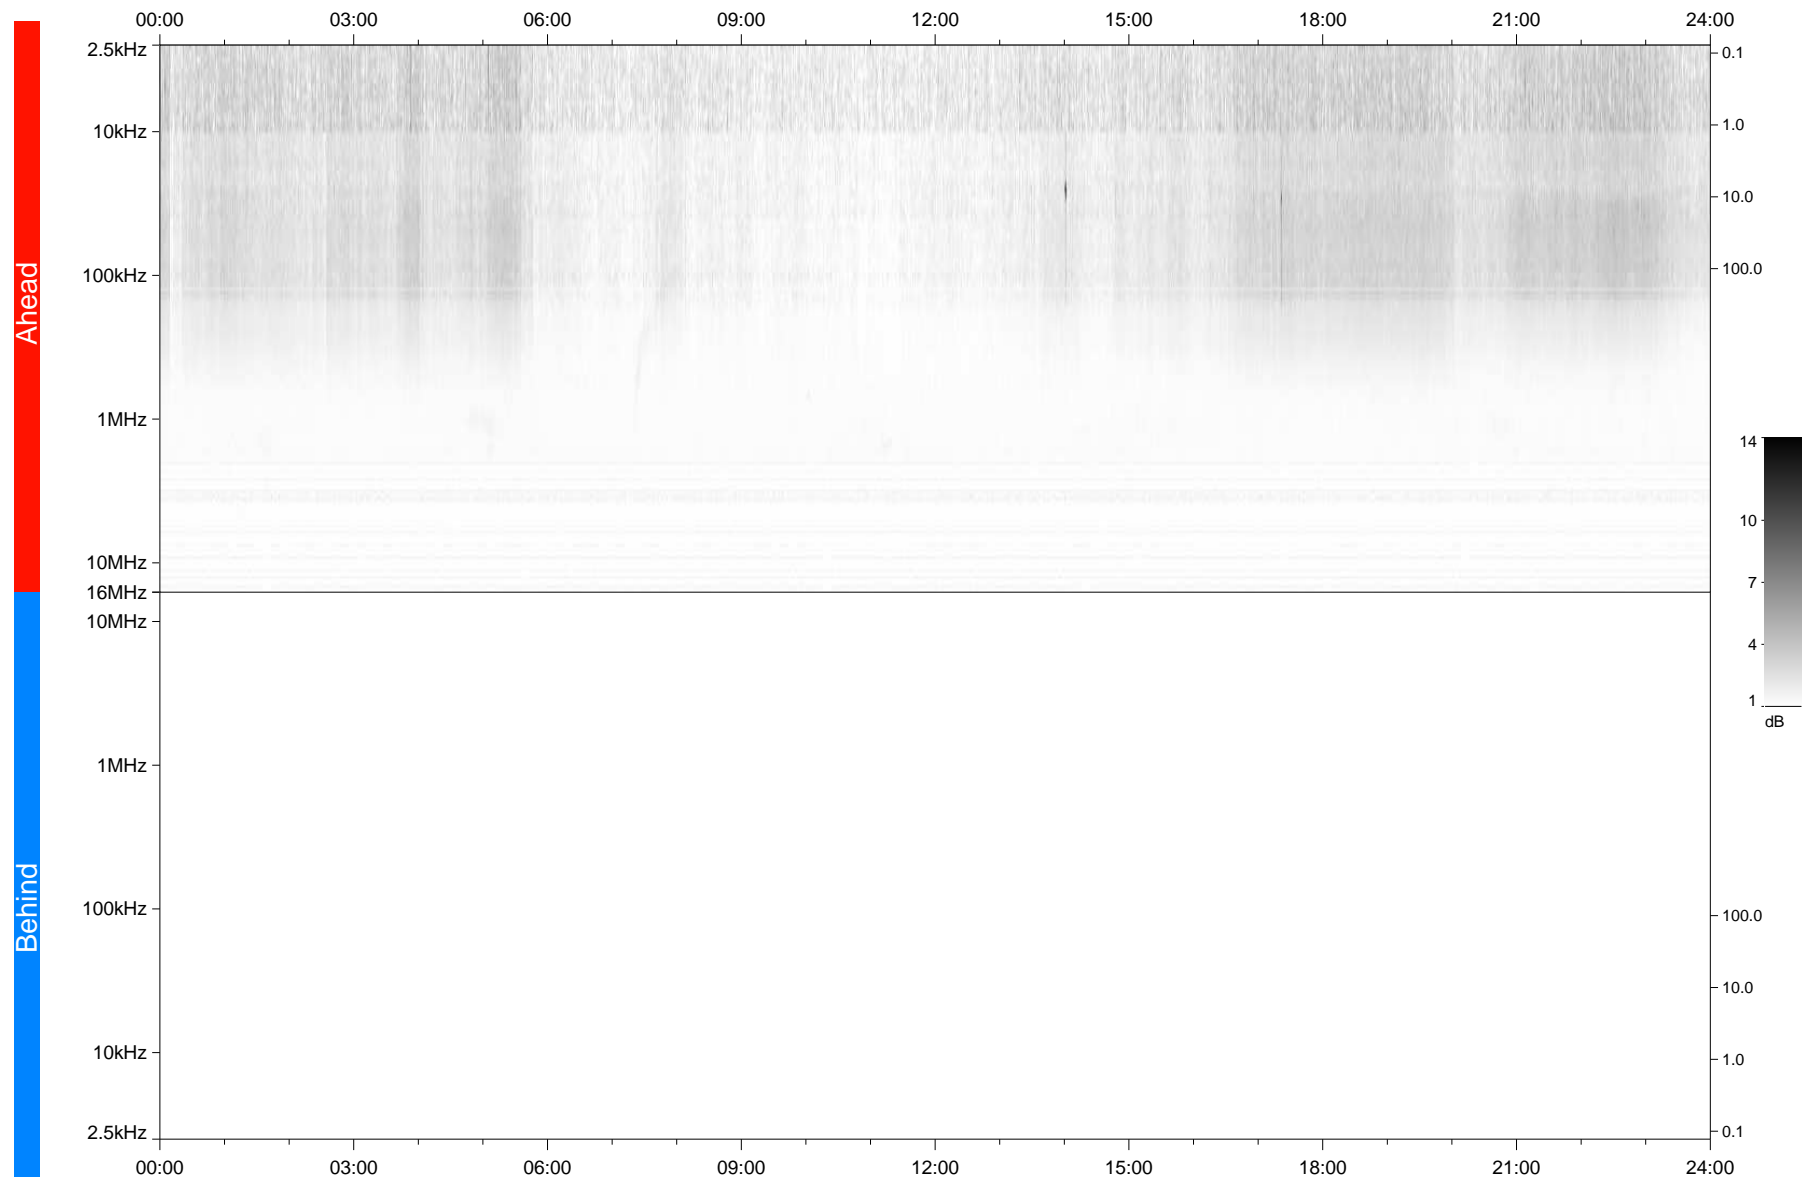

STEREO/WAVES Daily Summary - 26-Feb-2021 (DOY 057)

Ahead source file: swaves_ahead_2021_057_1_05.fin
Ahead PSE Angle: -55.6°

Behind PSE Angle: 54.3°
Behind source file: No STEREO-B data

Time (UTC)

file: stereo_swaves_daily-summary_gray_20210226_v03
made by: space.umn.edu on macOS with IDL 8.8.2 on 2022-08-24 14:42:37, with TLib V945 / dynspec V311