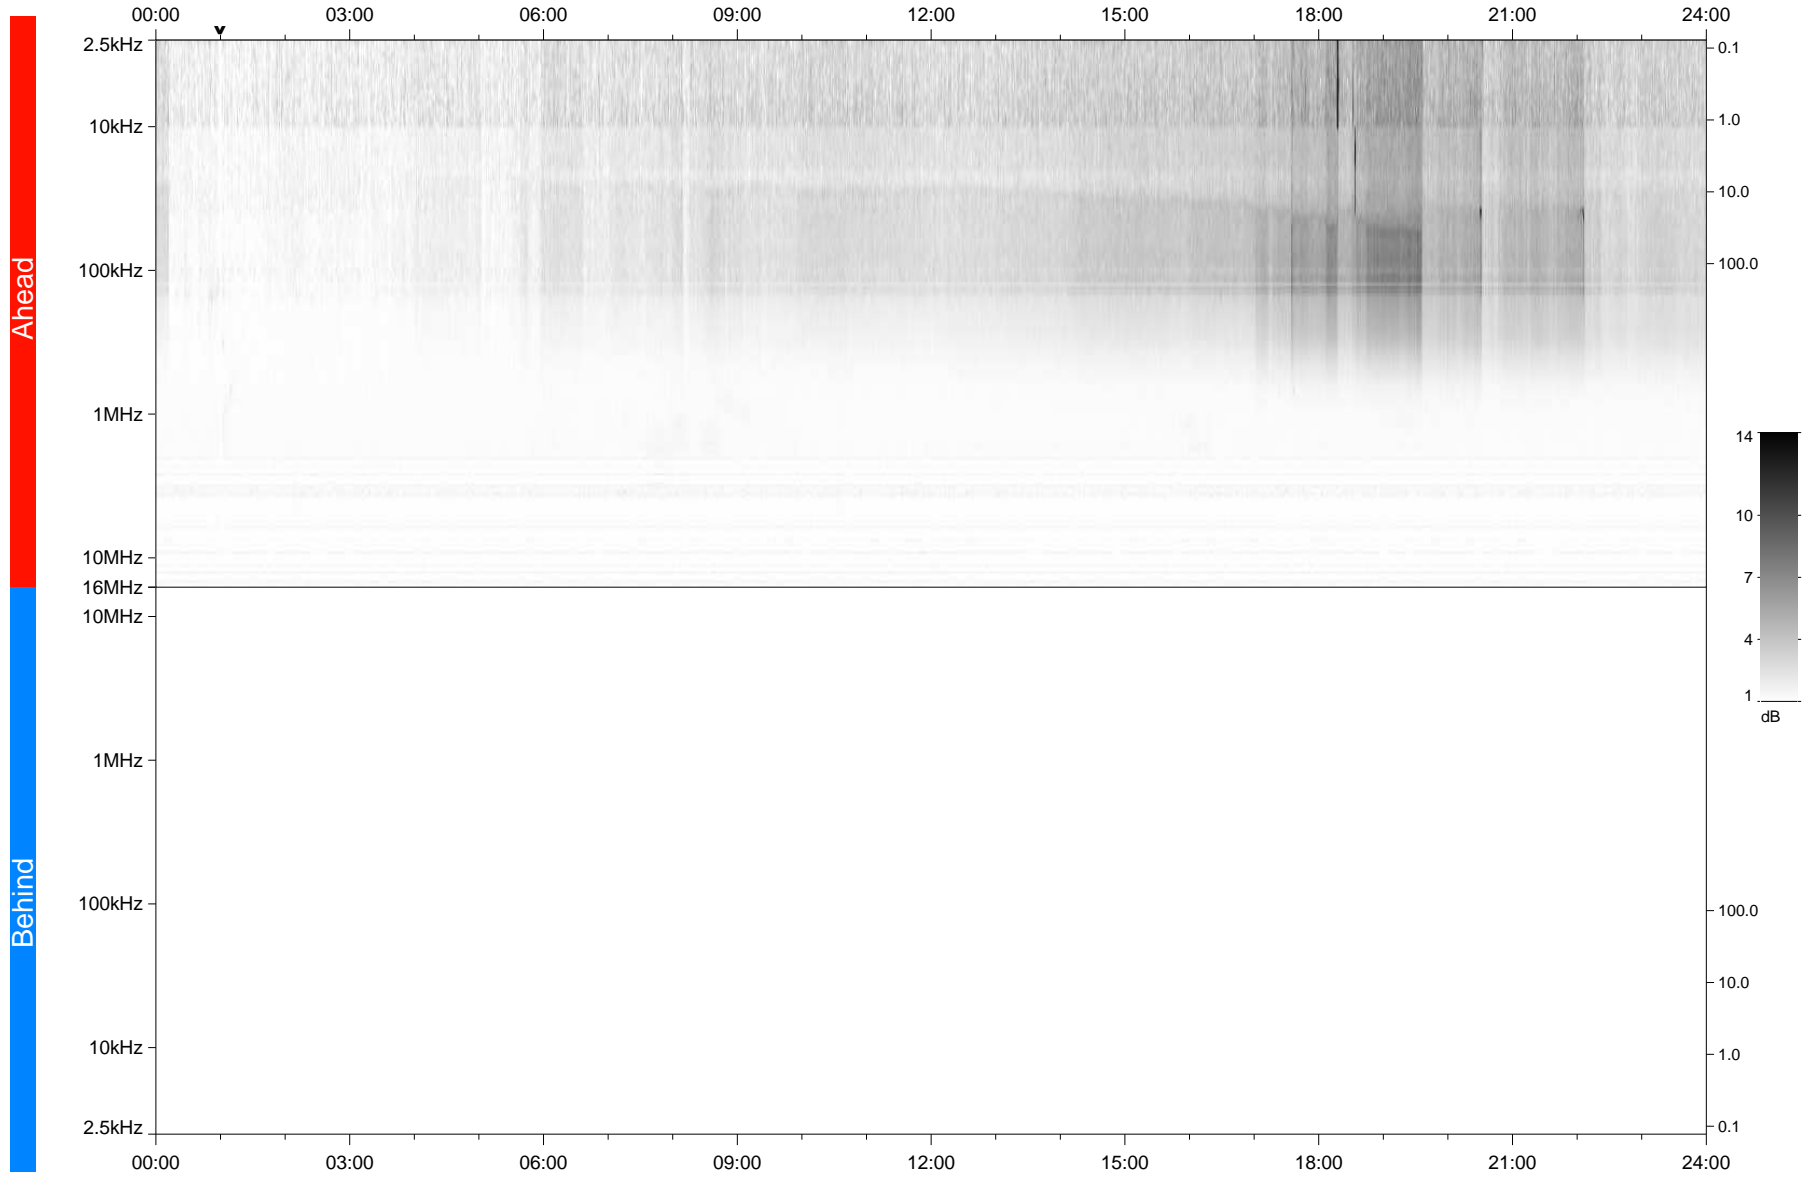

STEREO/WAVES Daily Summary - 25-Feb-2021 (DOY 056)

Ahead source file: swaves_ahead_2021_056_1_05.fin
Ahead PSE Angle: -55.7°

Behind PSE Angle: 54.3°
Behind source file: No STEREO-B data

Time (UTC)

file: stereo_swaves_daily-summary_gray_20210225_v04
made by: space.umn.edu on macOS with TDL 8.8.2 on 2022-10-02 13:23:01, with TLib V945 / dynspec V311