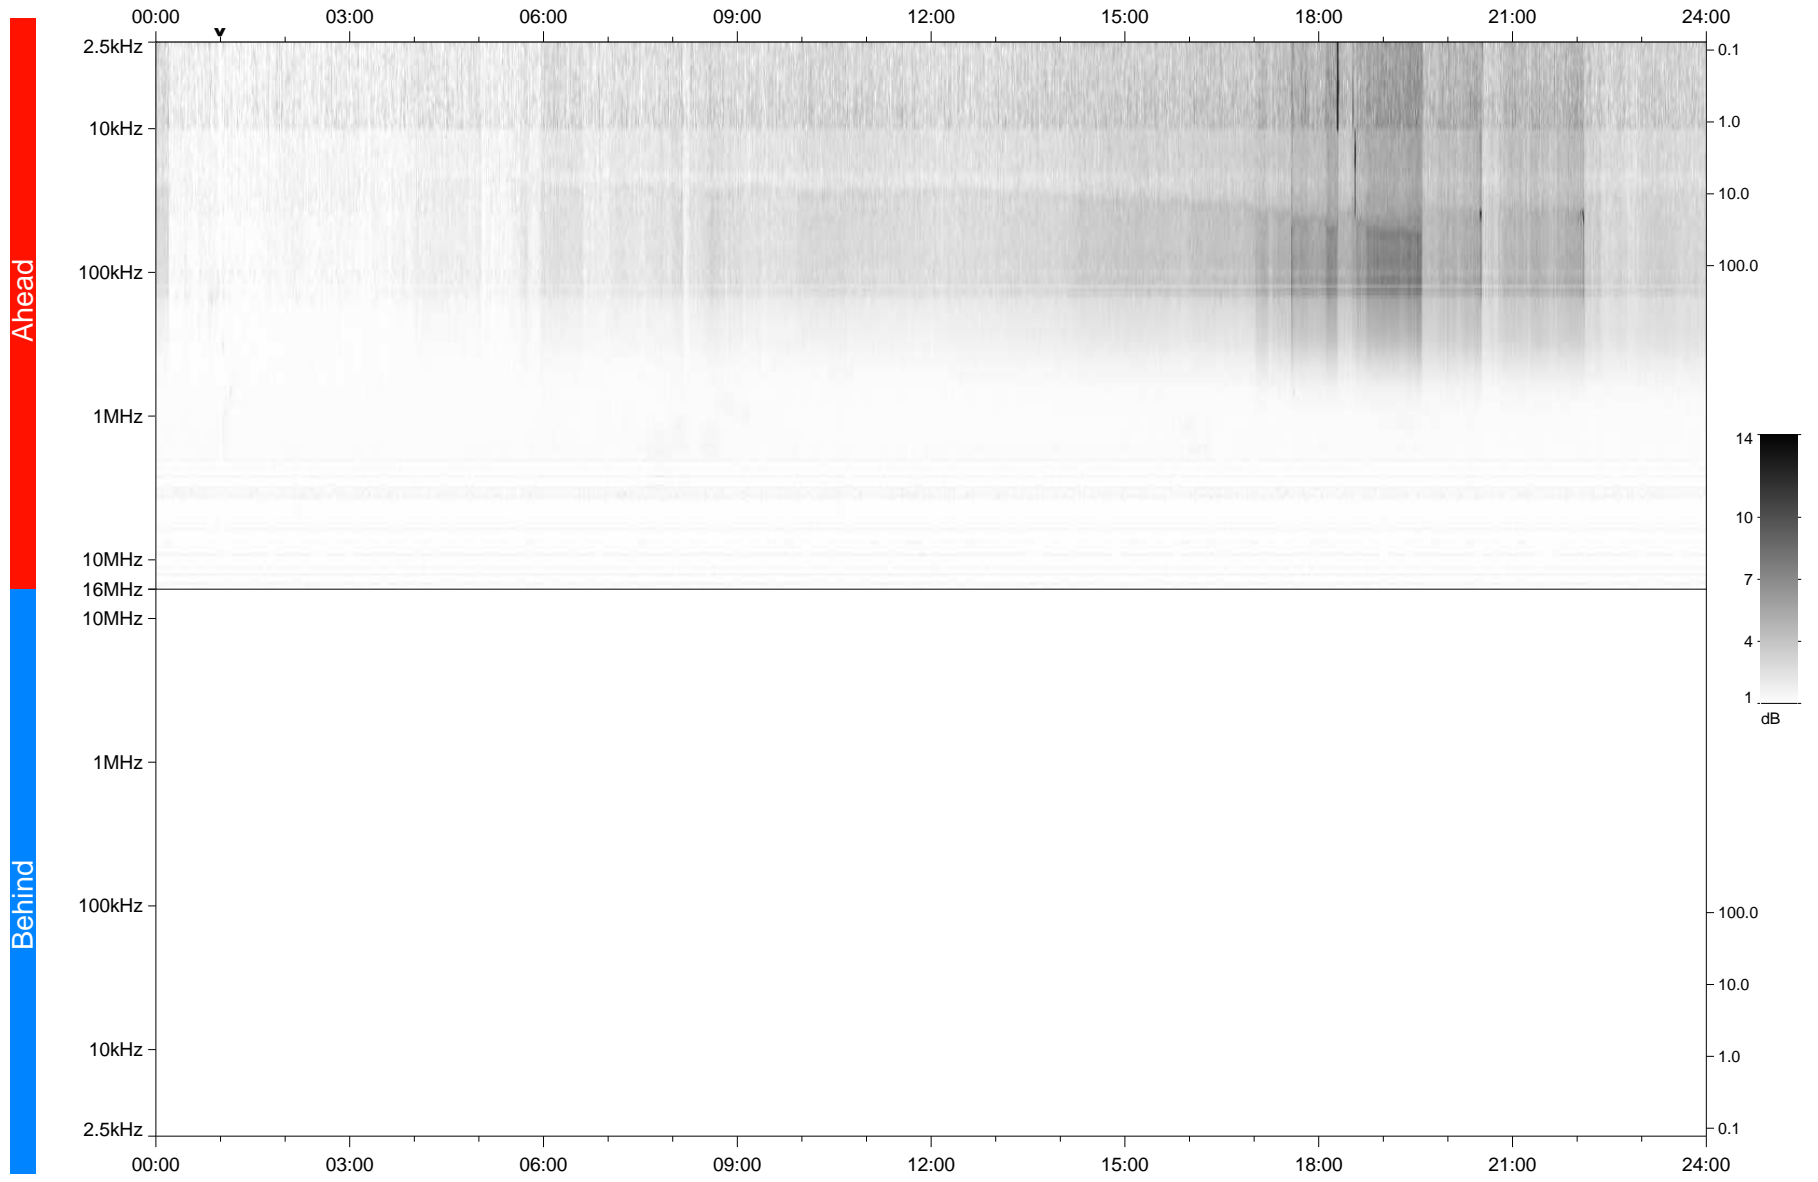

STEREO/WAVES Daily Summary - 25-Feb-2021 (DOY 056)

Ahead source file: swaves_ahead_2021_056_1_05.fin
Ahead PSE Angle: -55.7°

Behind PSE Angle: 54.3°
Behind source file: No STEREO-B data

Time (UTC)

file: stereo_swaves_daily-summary_gray_20210225_v03
made by: space.umn.edu on macOS with TDL 8.8.2 on 2022-08-24 14:41:14, with TLib V945 / dynspec V311