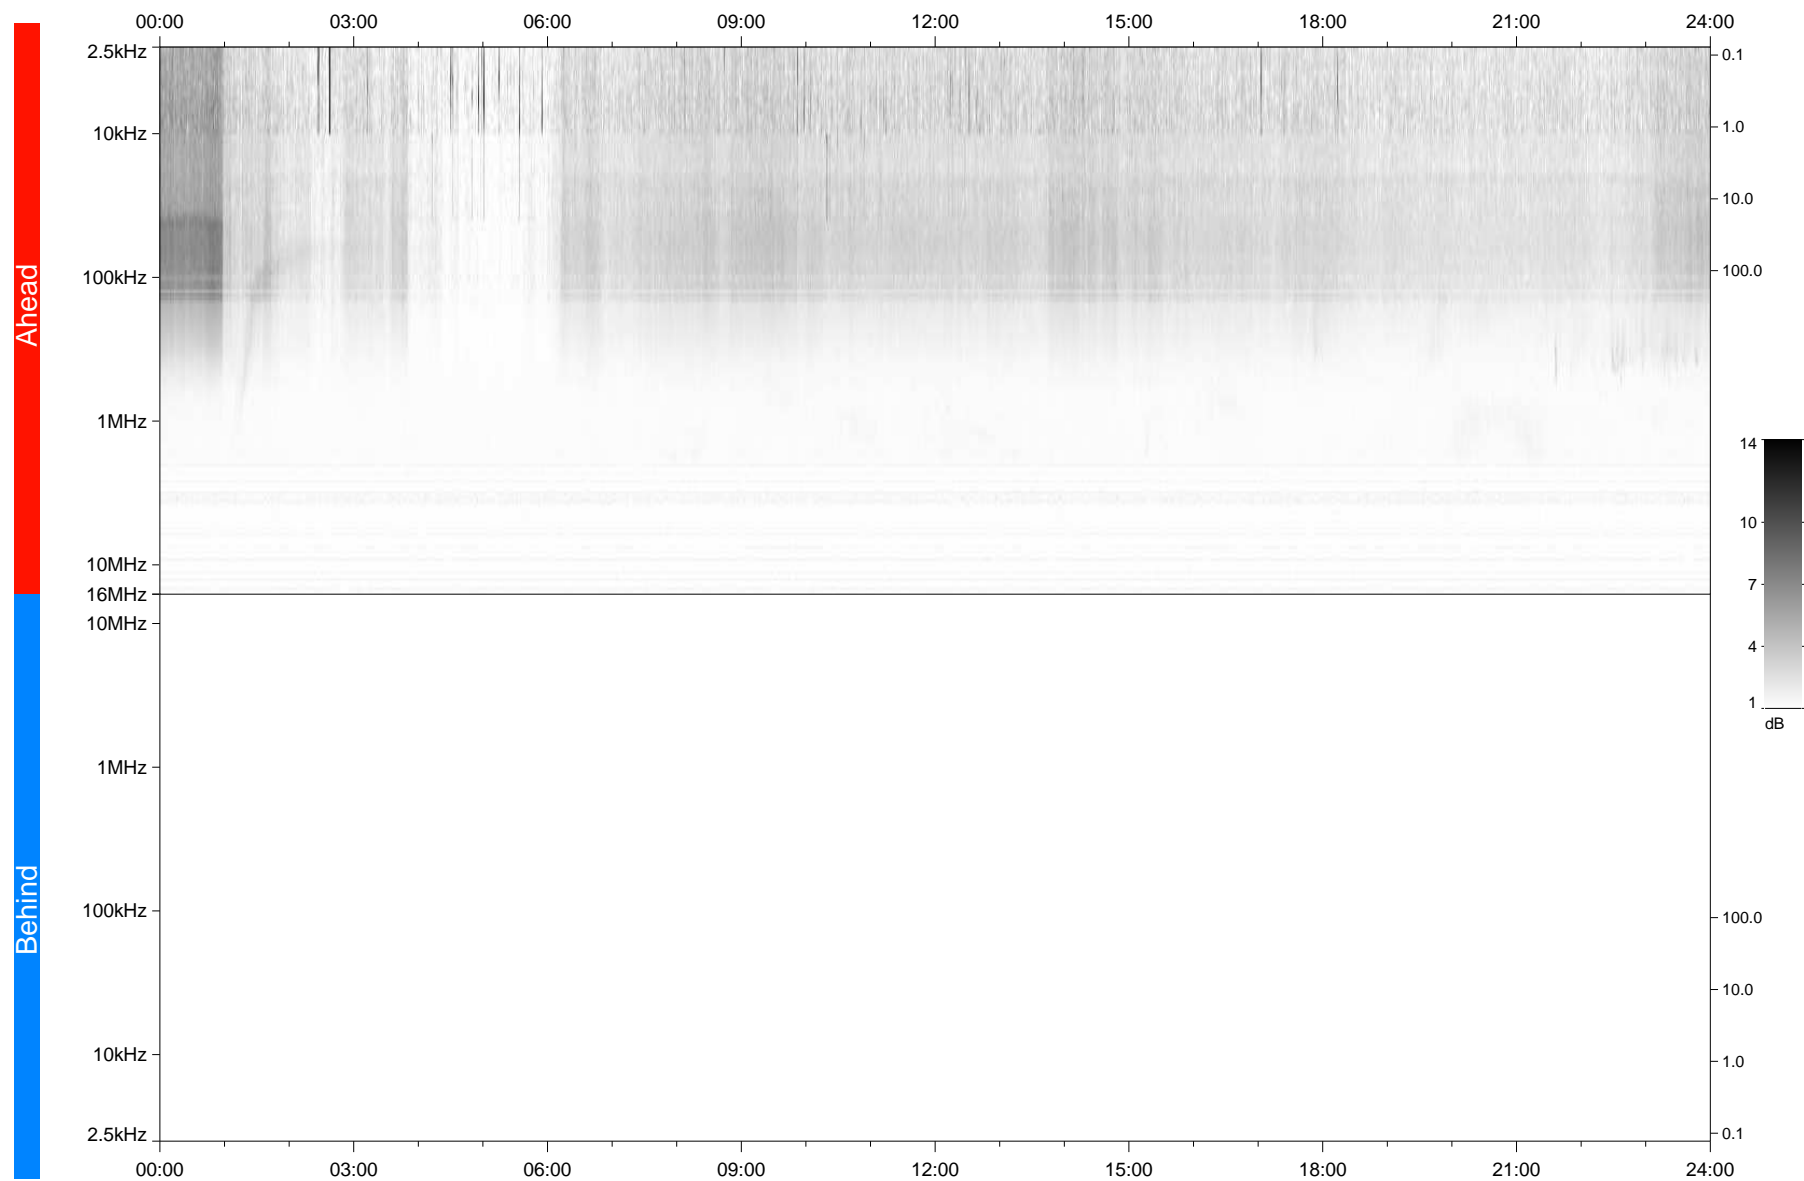

STEREO/WAVES Daily Summary - 24-Feb-2021 (DOY 055)

Ahead source file: swaves_ahead_2021_055_1_05.fin
Ahead PSE Angle: -55.7°

Behind PSE Angle: 54.4°
Behind source file: No STEREO-B data

Time (UTC)

file: stereo_swaves_daily-summary_gray_20210224_v04
made by: space.umn.edu on macOS with TDL 8.8.2 on 2022-10-02 13:21:29, with TLib V945 / dynspec V311