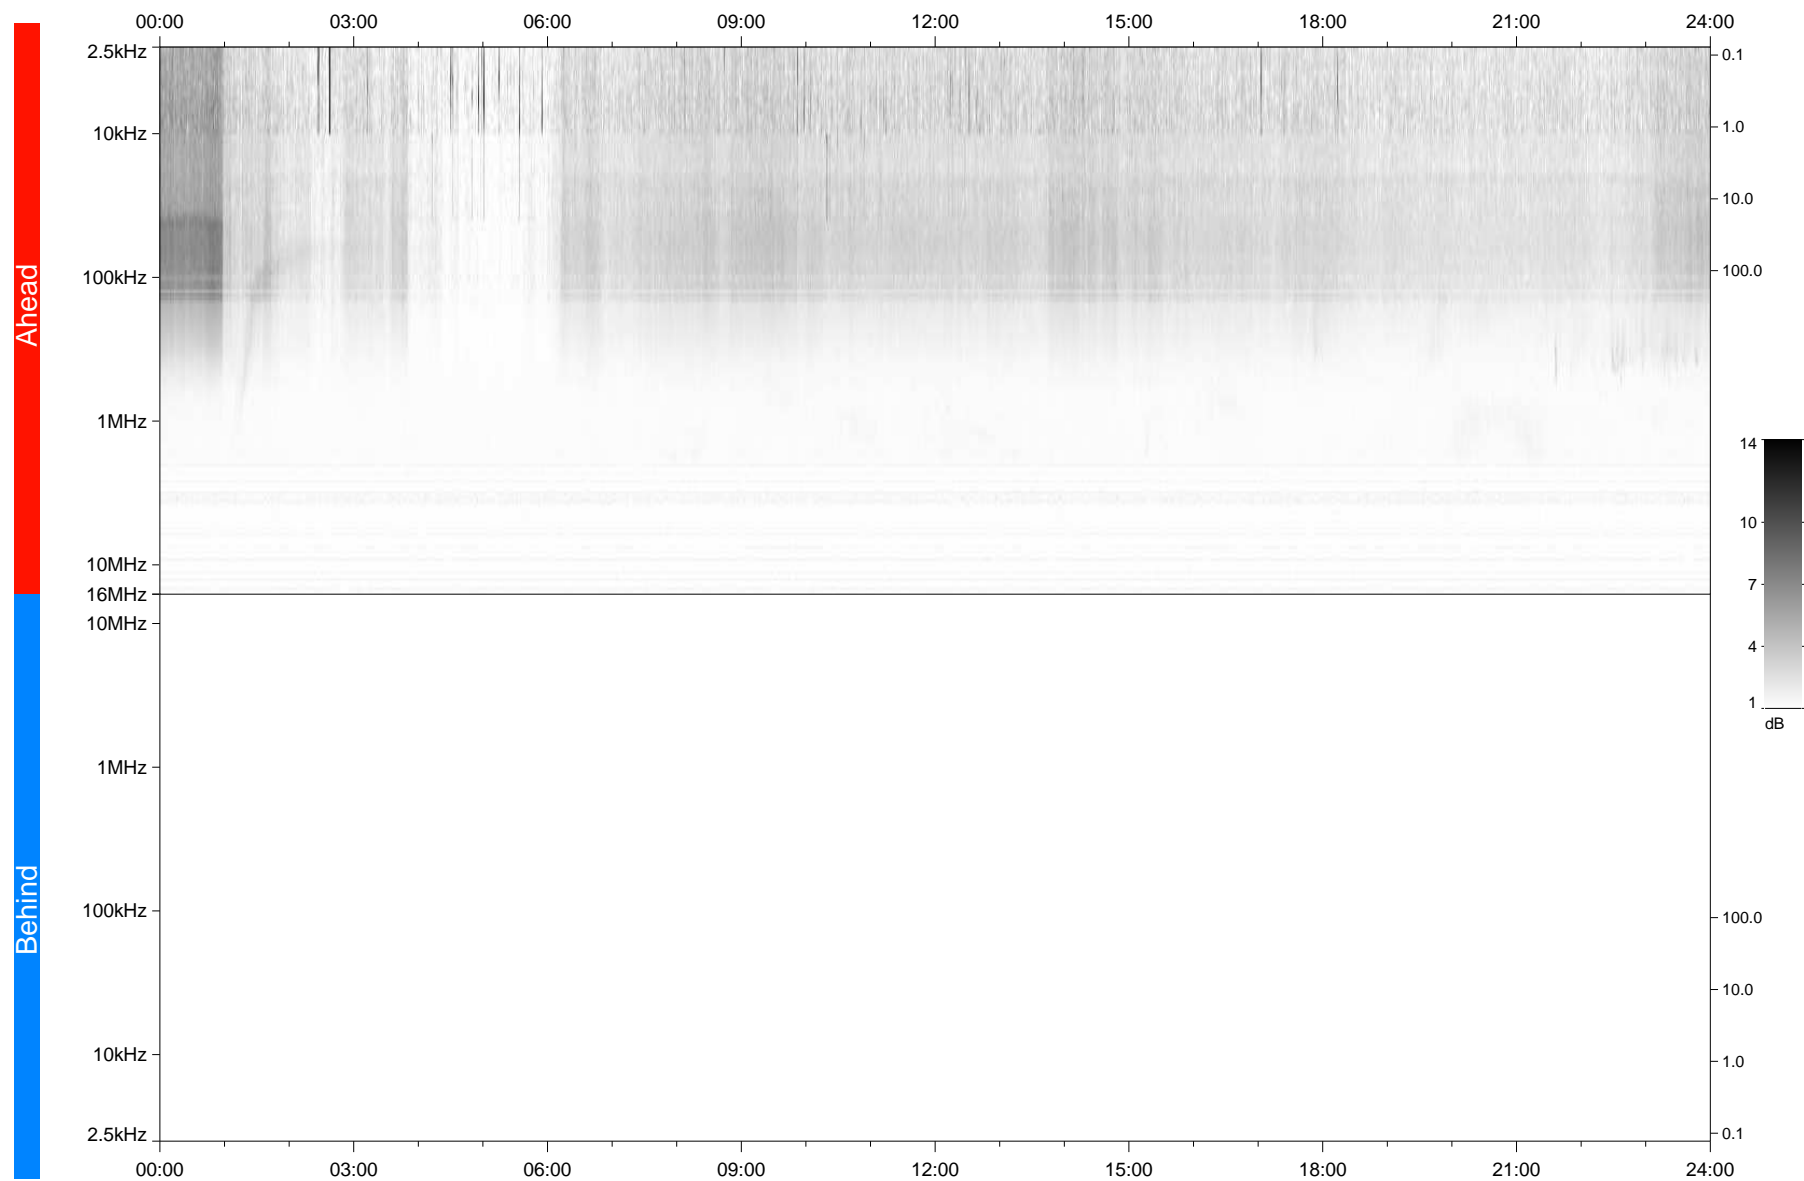

STEREO/WAVES Daily Summary - 24-Feb-2021 (DOY 055)

Ahead source file: swaves_ahead_2021_055_1_05.fin
Ahead PSE Angle: -55.7°

Behind PSE Angle: 54.4°
Behind source file: No STEREO-B data

Time (UTC)

file: stereo_swaves_daily-summary_gray_20210224_v03
made by: space.umn.edu on macOS with TDL 8.8.2 on 2022-08-24 14:39:51, with TLib V945 / dynspec V311