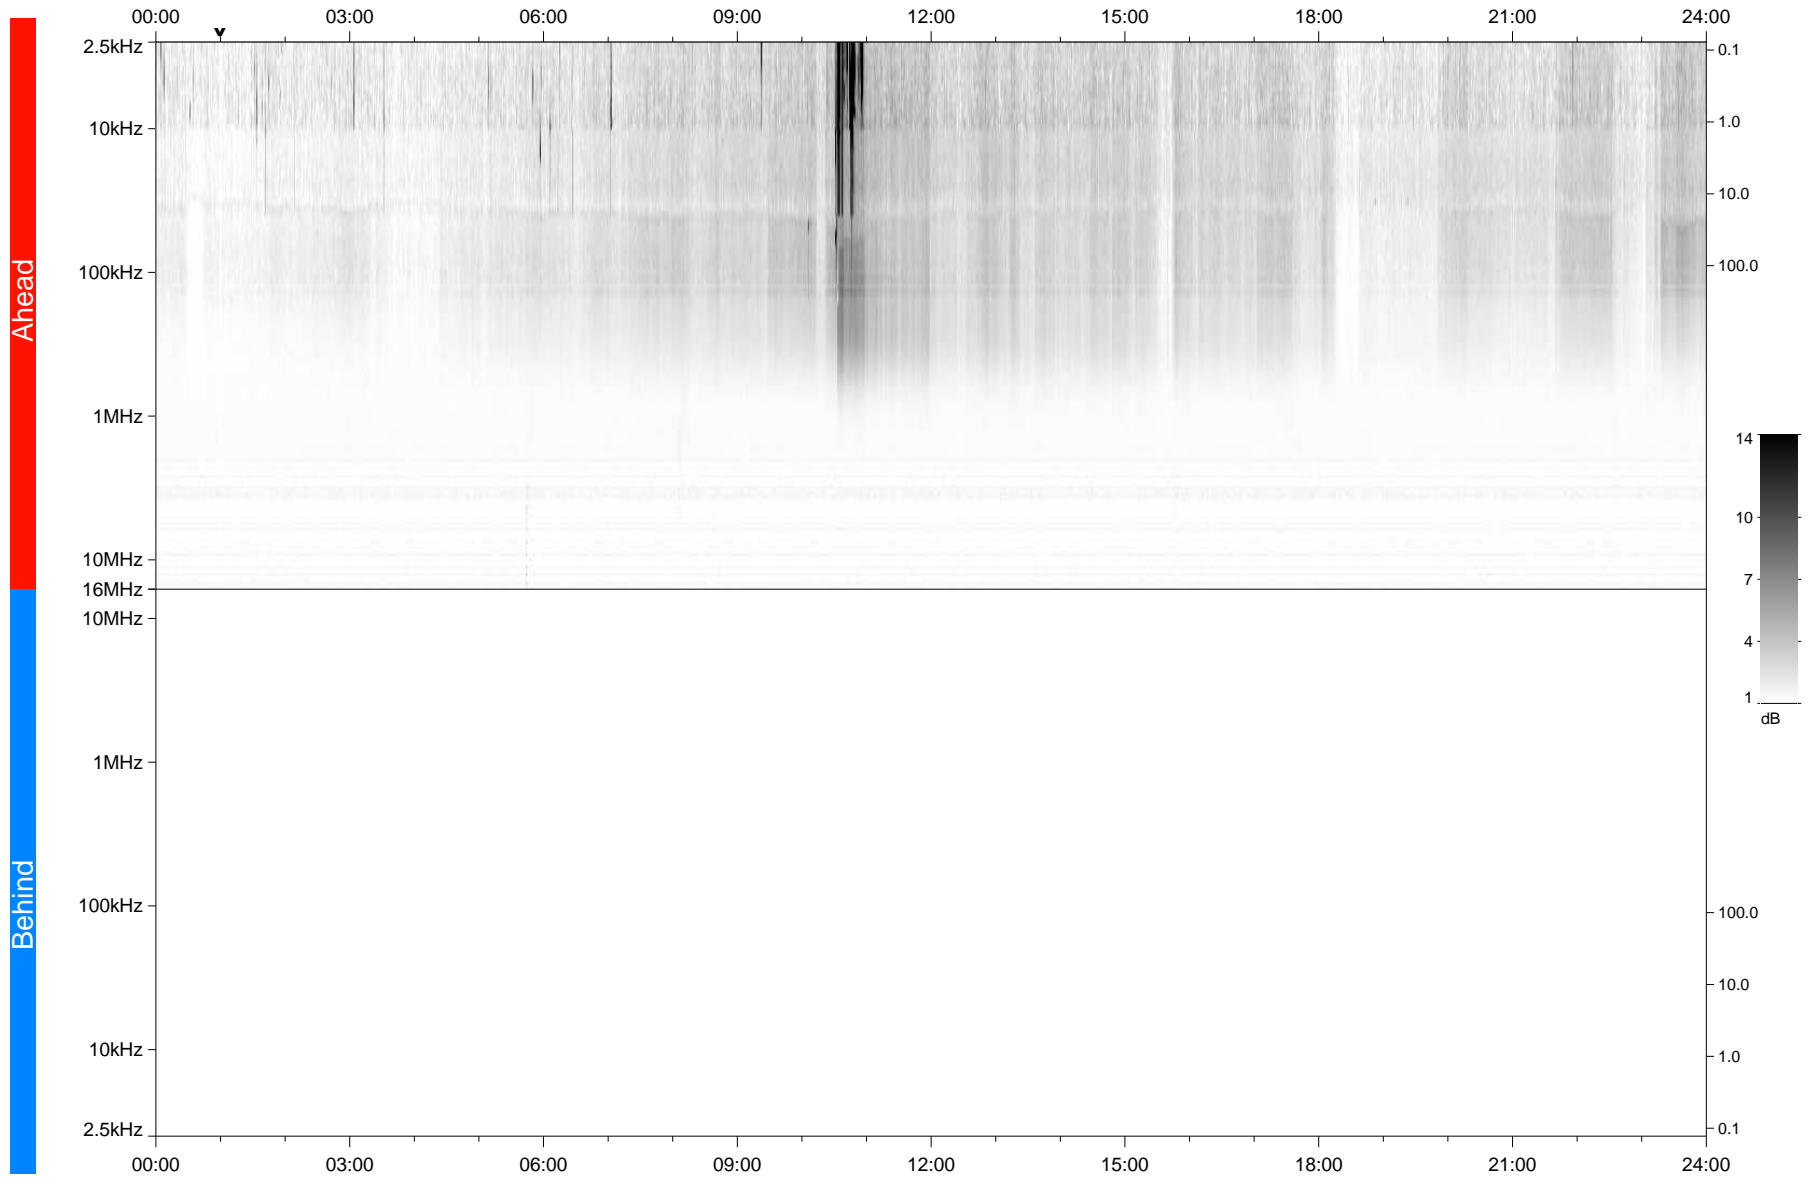

STEREO/WAVES Daily Summary - 23-Feb-2021 (DOY 054)

Ahead source file: swaves_ahead_2021_054_1_05.fin
Ahead PSE Angle: -55.7°

Behind PSE Angle: 54.5°
Behind source file: No STEREO-B data

Time (UTC)

file: stereo_swaves_daily-summary_gray_20210223_v04
made by: space.umn.edu on macOS with IDL 8.8.2 on 2022-10-02 13:20:00, with TLib V945 / dynspec V311