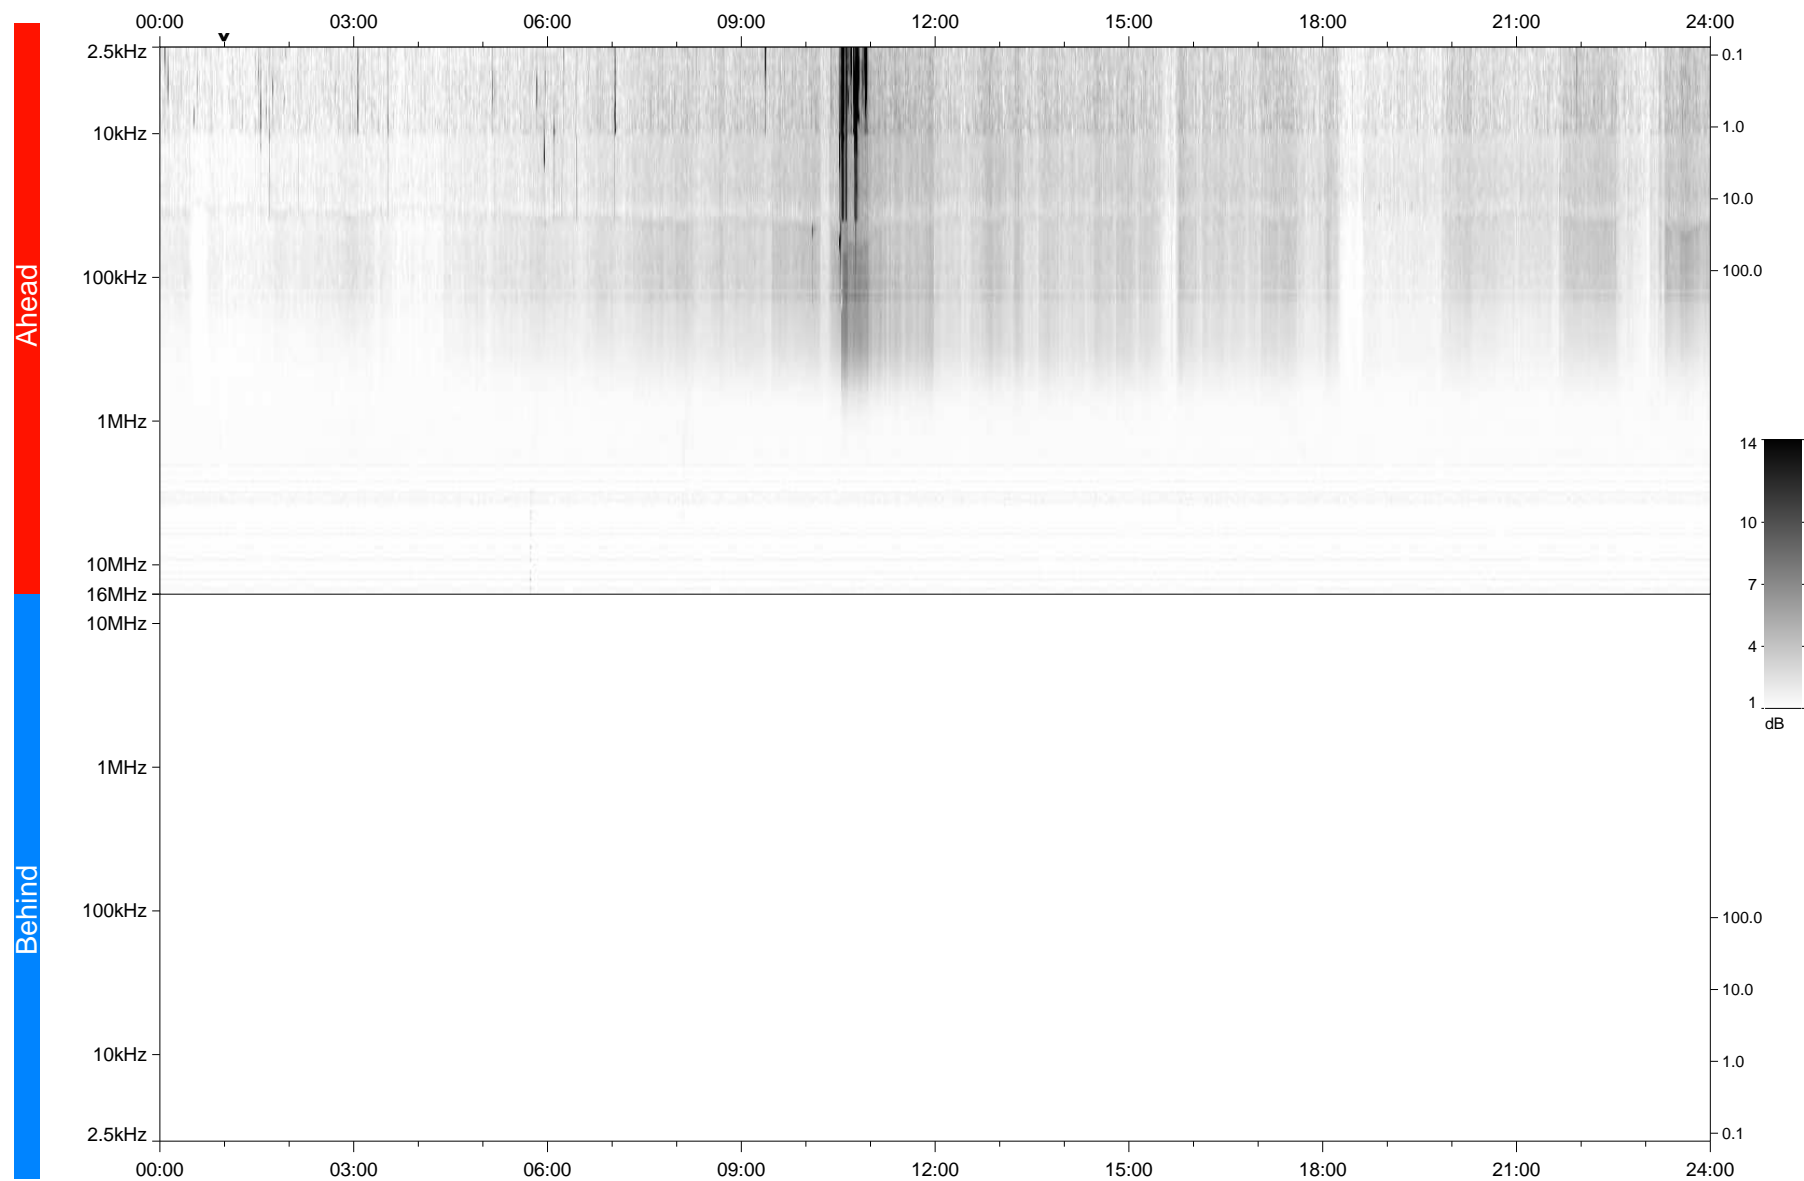

# STEREO/WAVES Daily Summary - 23-Feb-2021 (DOY 054)

Ahead source file: swaves\_ahead\_2021\_054\_1\_05.fin  
Ahead PSE Angle: -55.7°

Behind PSE Angle: 54.5°  
Behind source file: No STEREO-B data

Time (UTC)

file: stereo\_swaves\_daily-summary\_gray\_20210223\_v03  
made by: space.umn.edu on macOS with TDL 8.8.2 on 2022-08-24 14:38:29, with TLib V945 / dynspec V311