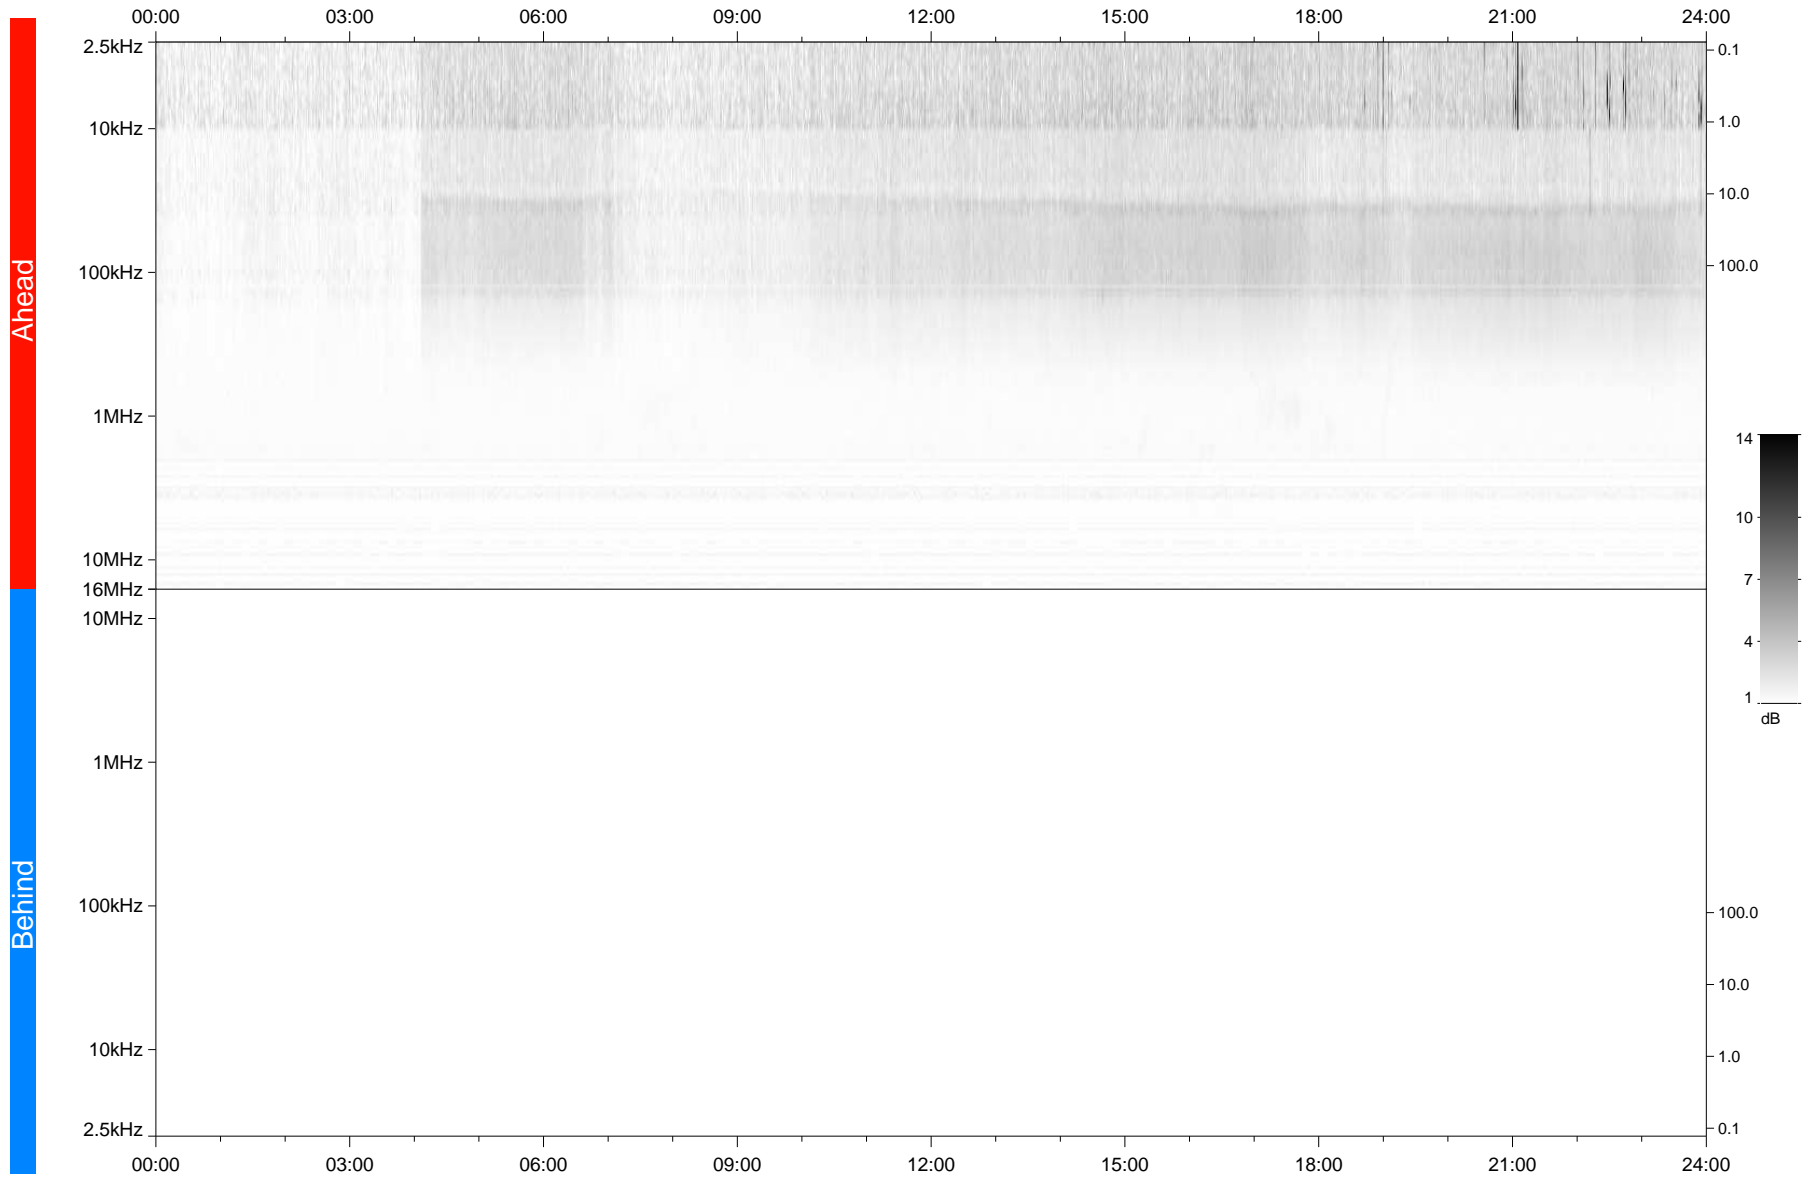

STEREO/WAVES Daily Summary - 22-Feb-2021 (DOY 053)

Ahead source file: swaves_ahead_2021_053_1_05.fin
Ahead PSE Angle: -55.8°

Behind PSE Angle: 54.5°
Behind source file: No STEREO-B data

Time (UTC)

file: stereo_swaves_daily-summary_gray_20210222_v04
made by: space.umn.edu on macOS with IDL 8.8.2 on 2022-10-02 13:18:29, with TLib V945 / dynspec V311