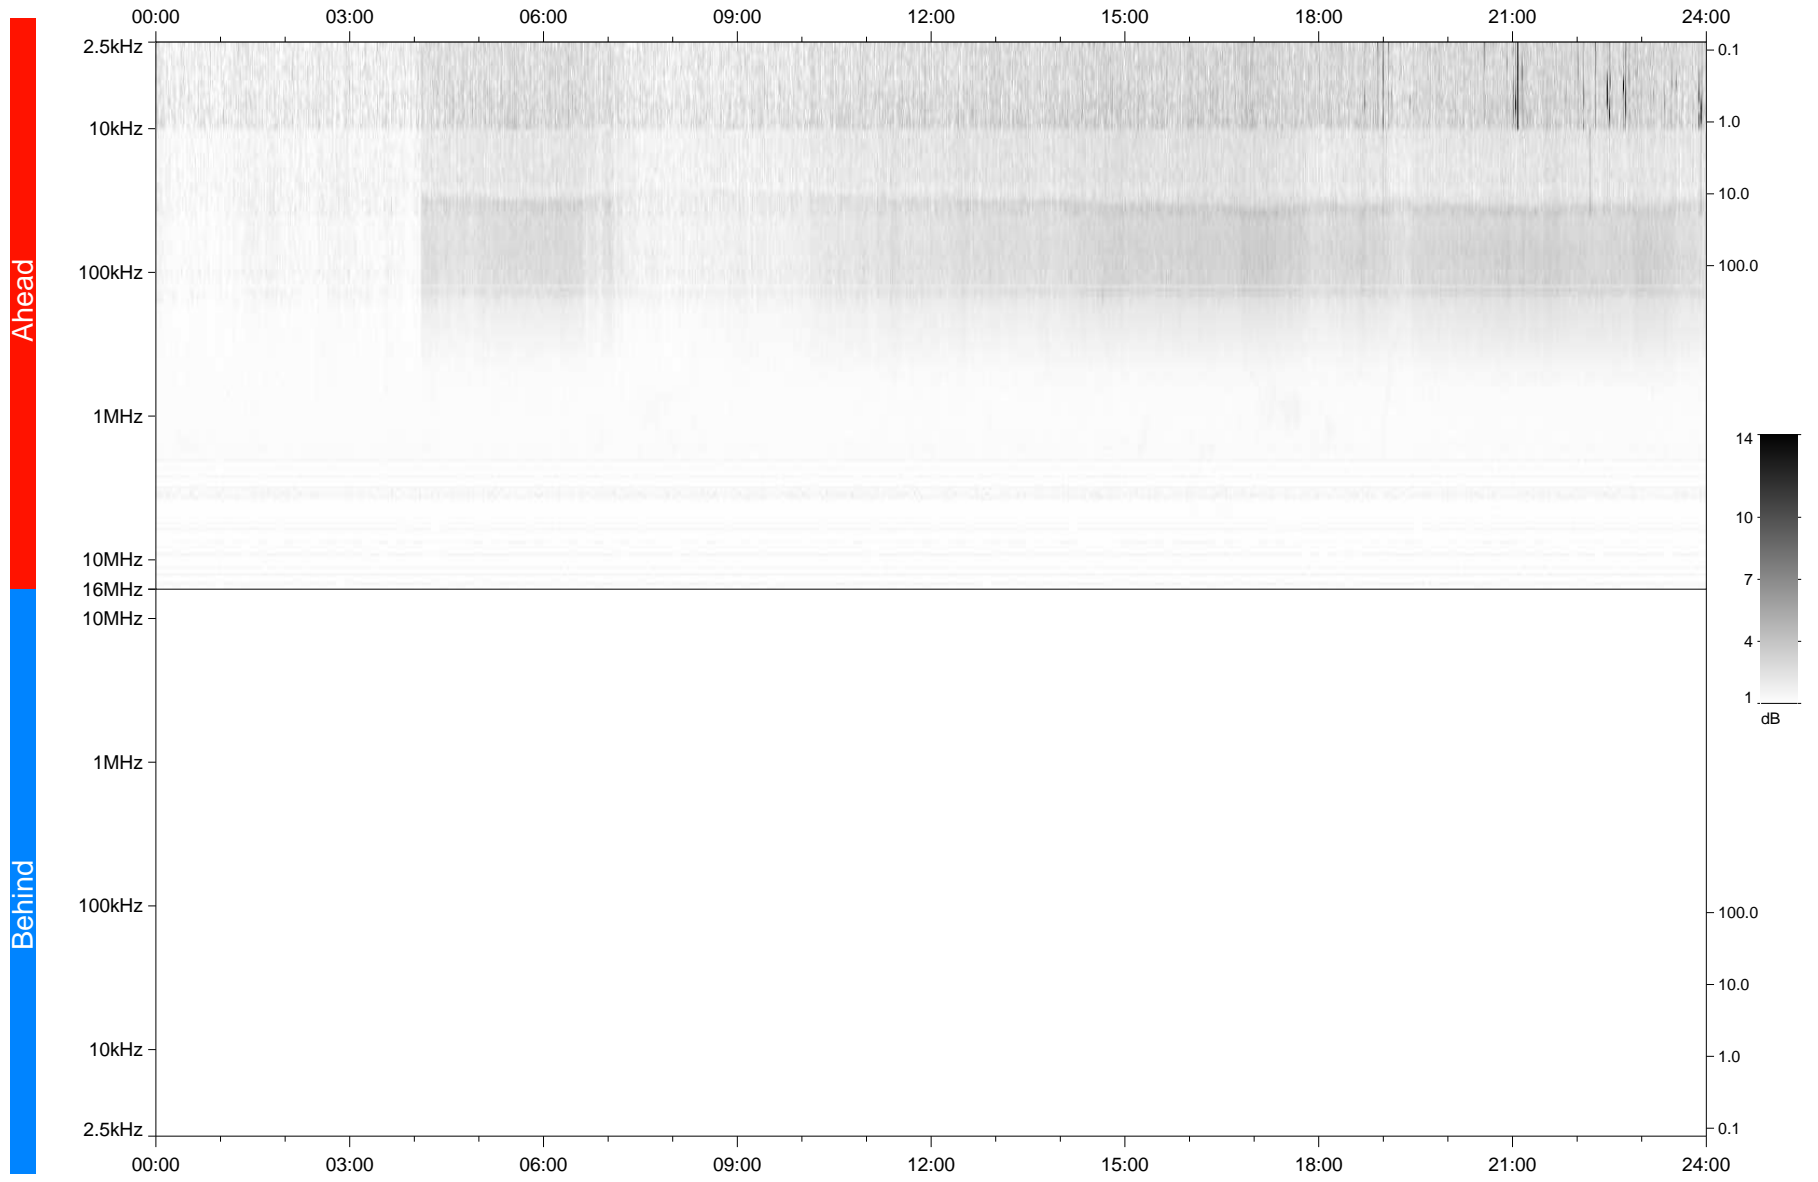

# STEREO/WAVES Daily Summary - 22-Feb-2021 (DOY 053)

Ahead source file: swaves\_ahead\_2021\_053\_1\_05.fin  
Ahead PSE Angle: -55.8°

Behind PSE Angle: 54.5°  
Behind source file: No STEREO-B data

Time (UTC)

file: stereo\_swaves\_daily-summary\_gray\_20210222\_v03  
made by: space.umn.edu on macOS with IDL 8.8.2 on 2022-08-24 14:37:06, with TLib V945 / dynspec V311