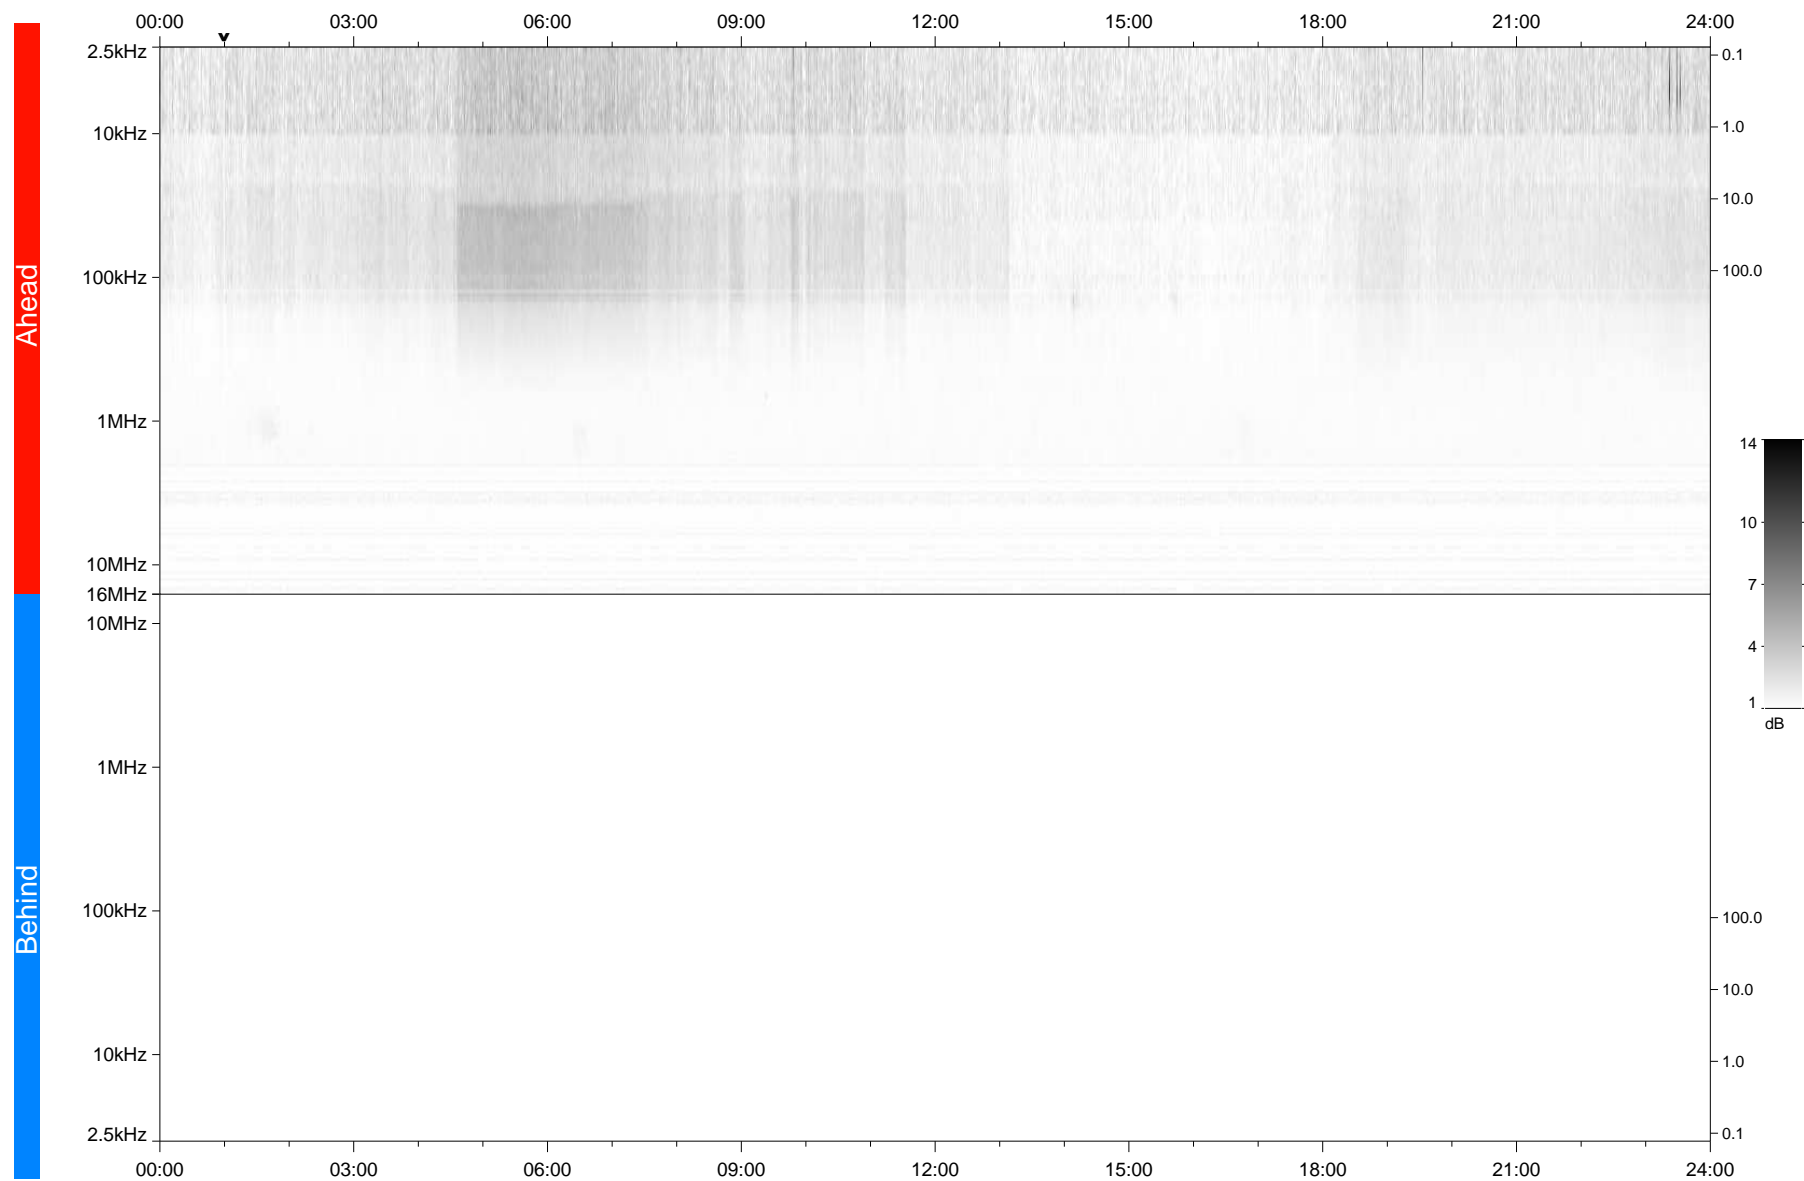

STEREO/WAVES Daily Summary - 21-Feb-2021 (DOY 052)

Ahead source file: swaves_ahead_2021_052_1_05.fin
Ahead PSE Angle: -55.8°

Behind PSE Angle: 54.6°
Behind source file: No STEREO-B data

Time (UTC)

file: stereo_swaves_daily-summary_gray_20210221_v04
made by: space.umn.edu on macOS with IDL 8.8.2 on 2022-10-02 13:16:59, with TLib V945 / dynspec V311