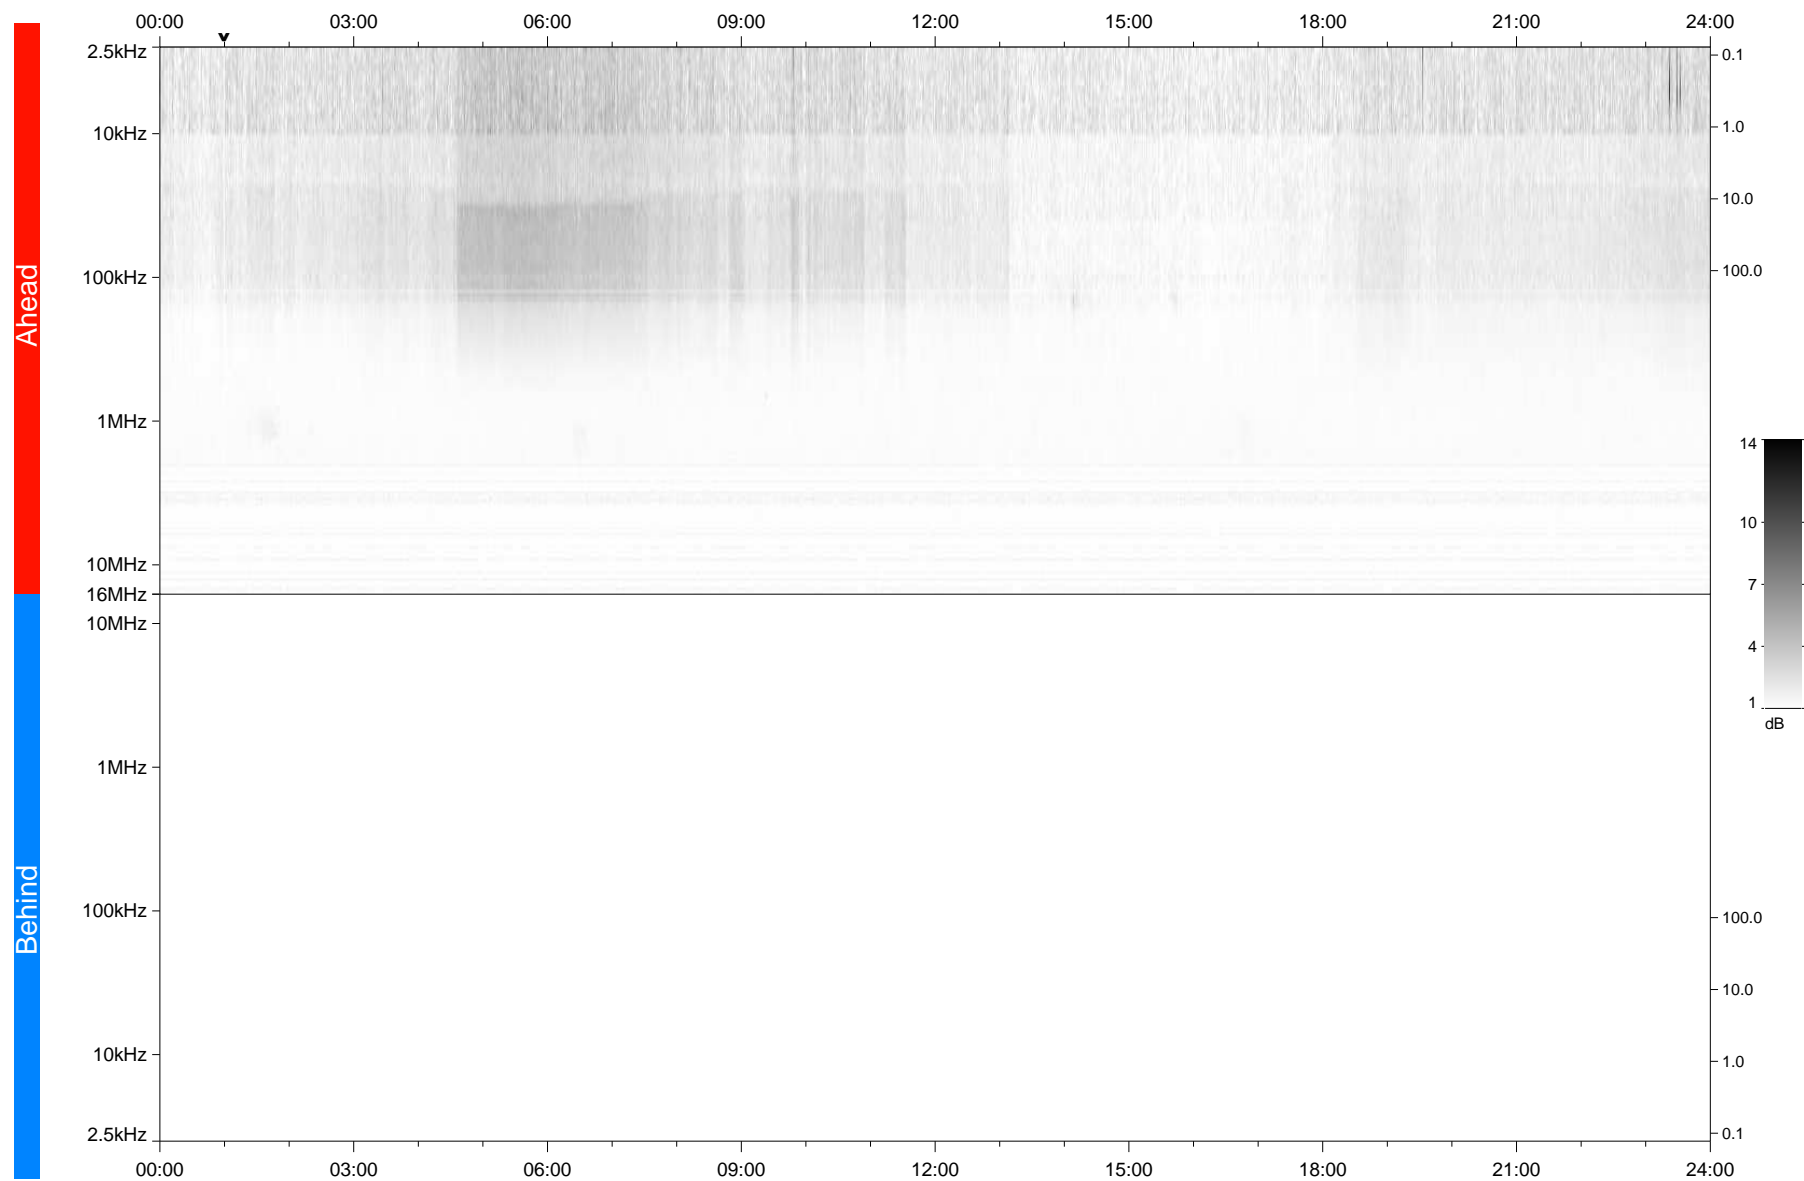

STEREO/WAVES Daily Summary - 21-Feb-2021 (DOY 052)

Ahead source file: swaves_ahead_2021_052_1_05.fin
Ahead PSE Angle: -55.8°

Behind PSE Angle: 54.6°
Behind source file: No STEREO-B data

Time (UTC)

file: stereo_swaves_daily-summary_gray_20210221_v03
made by: space.umn.edu on macOS with TDL 8.8.2 on 2022-08-24 14:35:45, with TLib V945 / dynspec V311