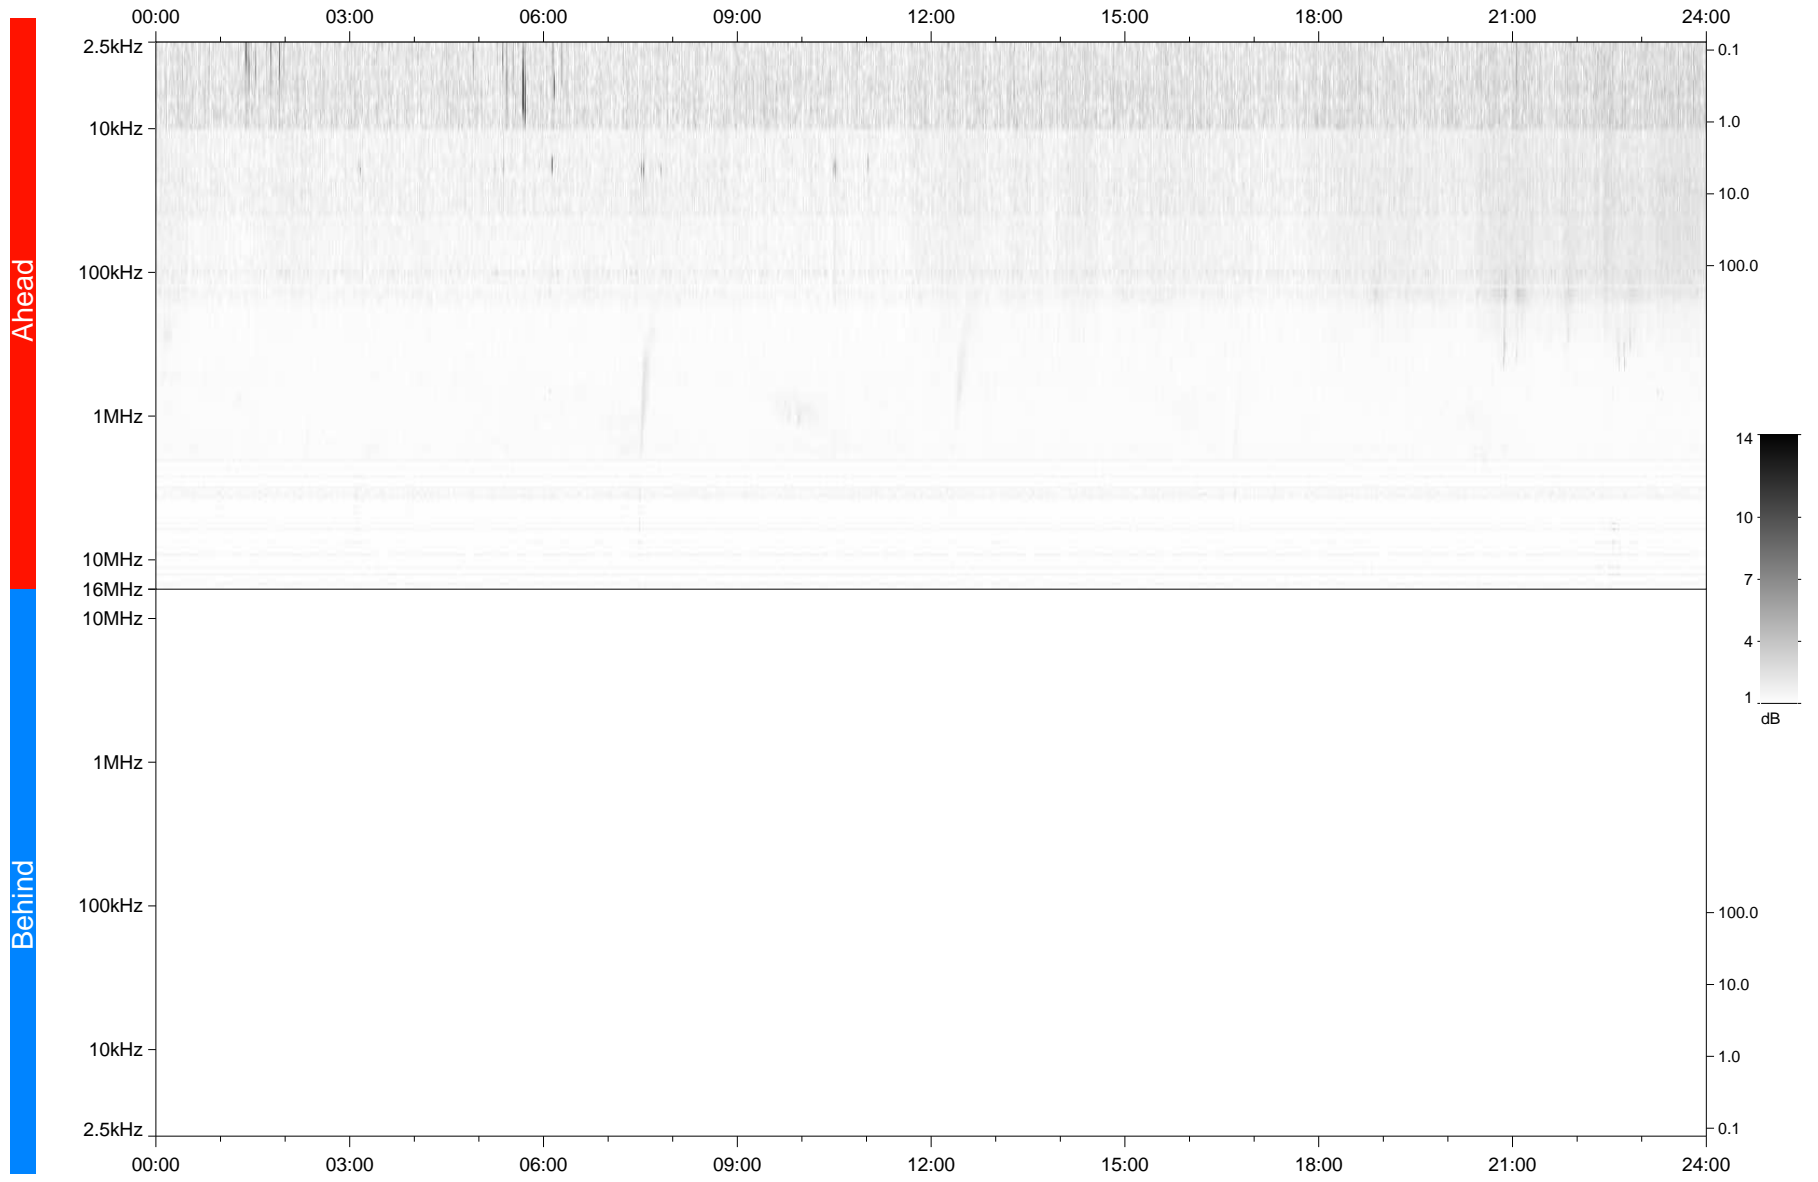

STEREO/WAVES Daily Summary - 20-Feb-2021 (DOY 051)

Ahead source file: swaves_ahead_2021_051_1_05.fin
Ahead PSE Angle: -55.8°

Behind PSE Angle: 54.7°
Behind source file: No STEREO-B data

Time (UTC)

file: stereo_swaves_daily-summary_gray_20210220_v04
made by: space.umn.edu on macOS with IDL 8.8.2 on 2022-10-02 13:15:28, with TLib V945 / dynspec V311