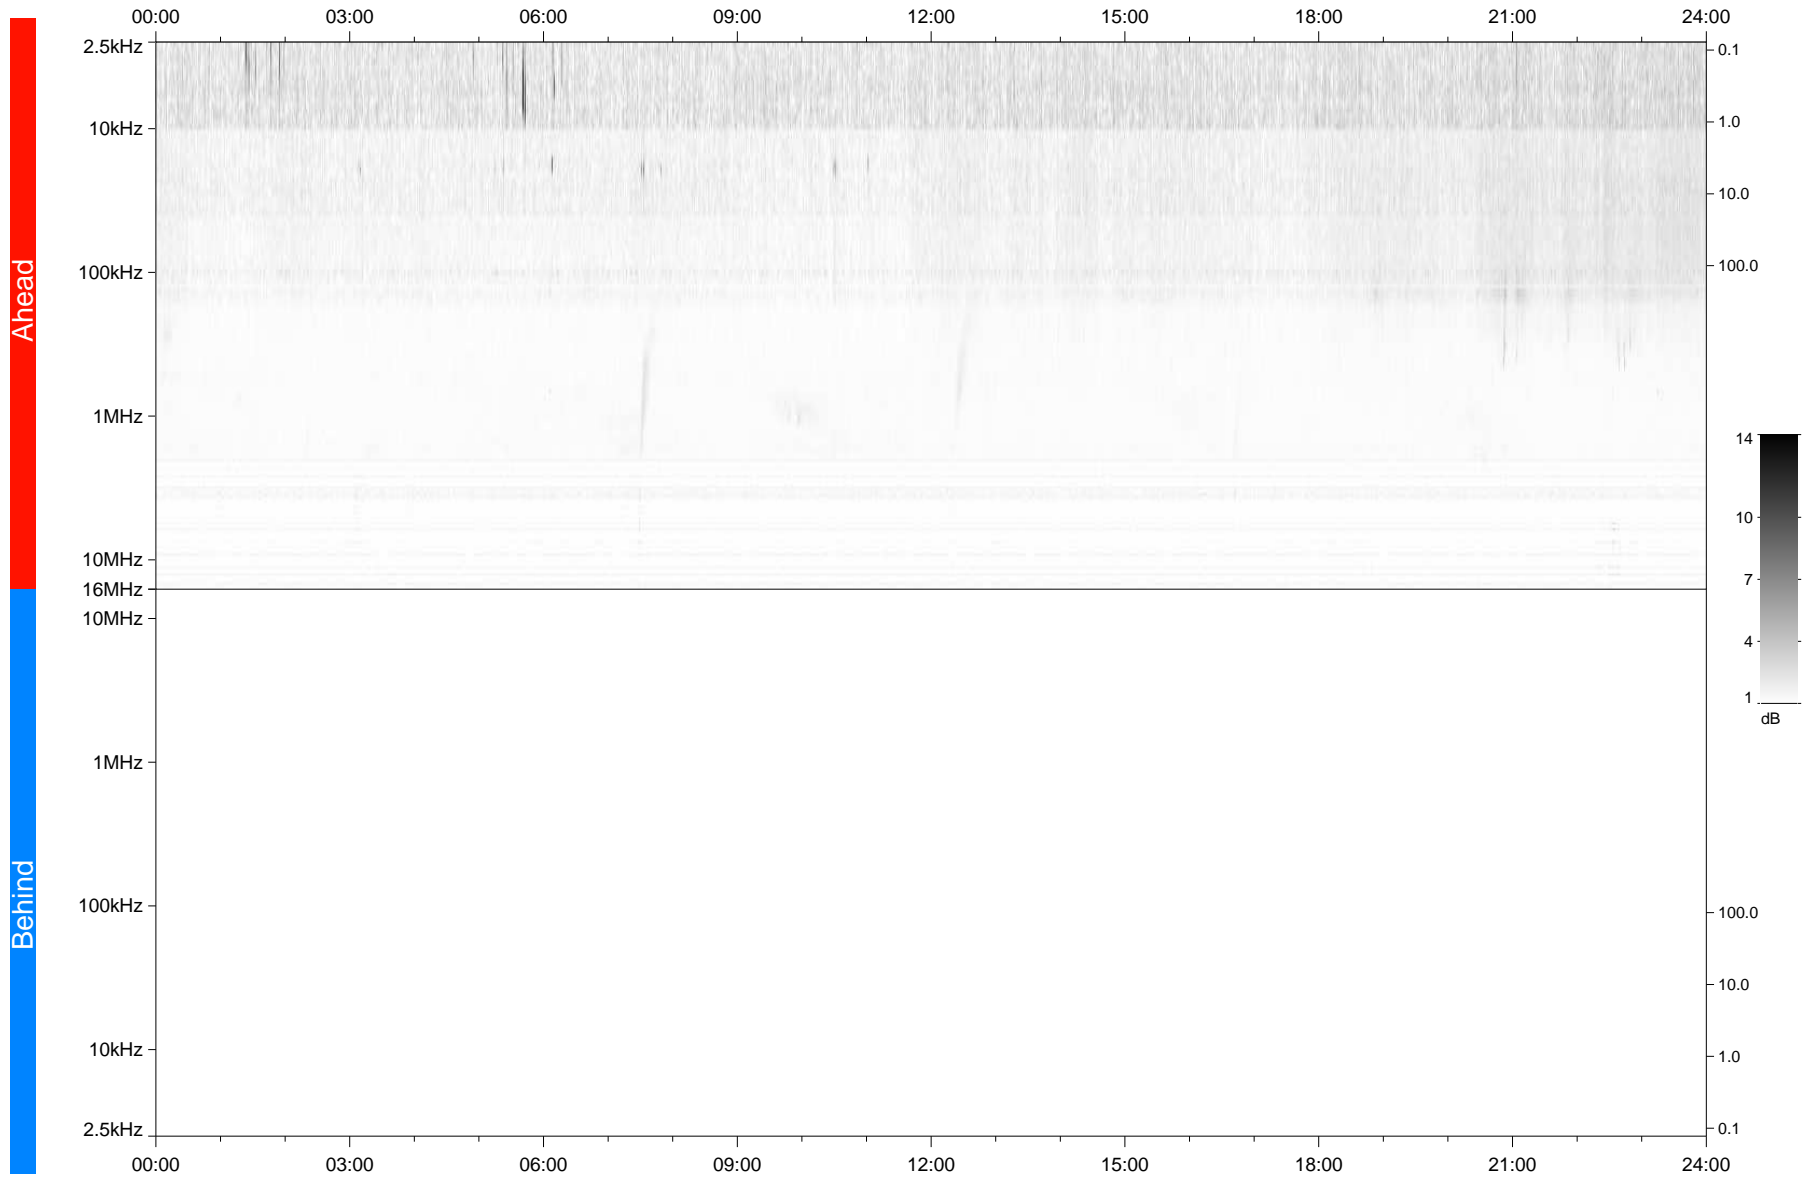

# STEREO/WAVES Daily Summary - 20-Feb-2021 (DOY 051)

Ahead source file: swaves\_ahead\_2021\_051\_1\_05.fin  
Ahead PSE Angle: -55.8°

Behind PSE Angle: 54.7°  
Behind source file: No STEREO-B data

Time (UTC)

file: stereo\_swaves\_daily-summary\_gray\_20210220\_v03  
made by: space.umn.edu on macOS with IDL 8.8.2 on 2022-08-24 14:34:22, with TLib V945 / dynspec V311