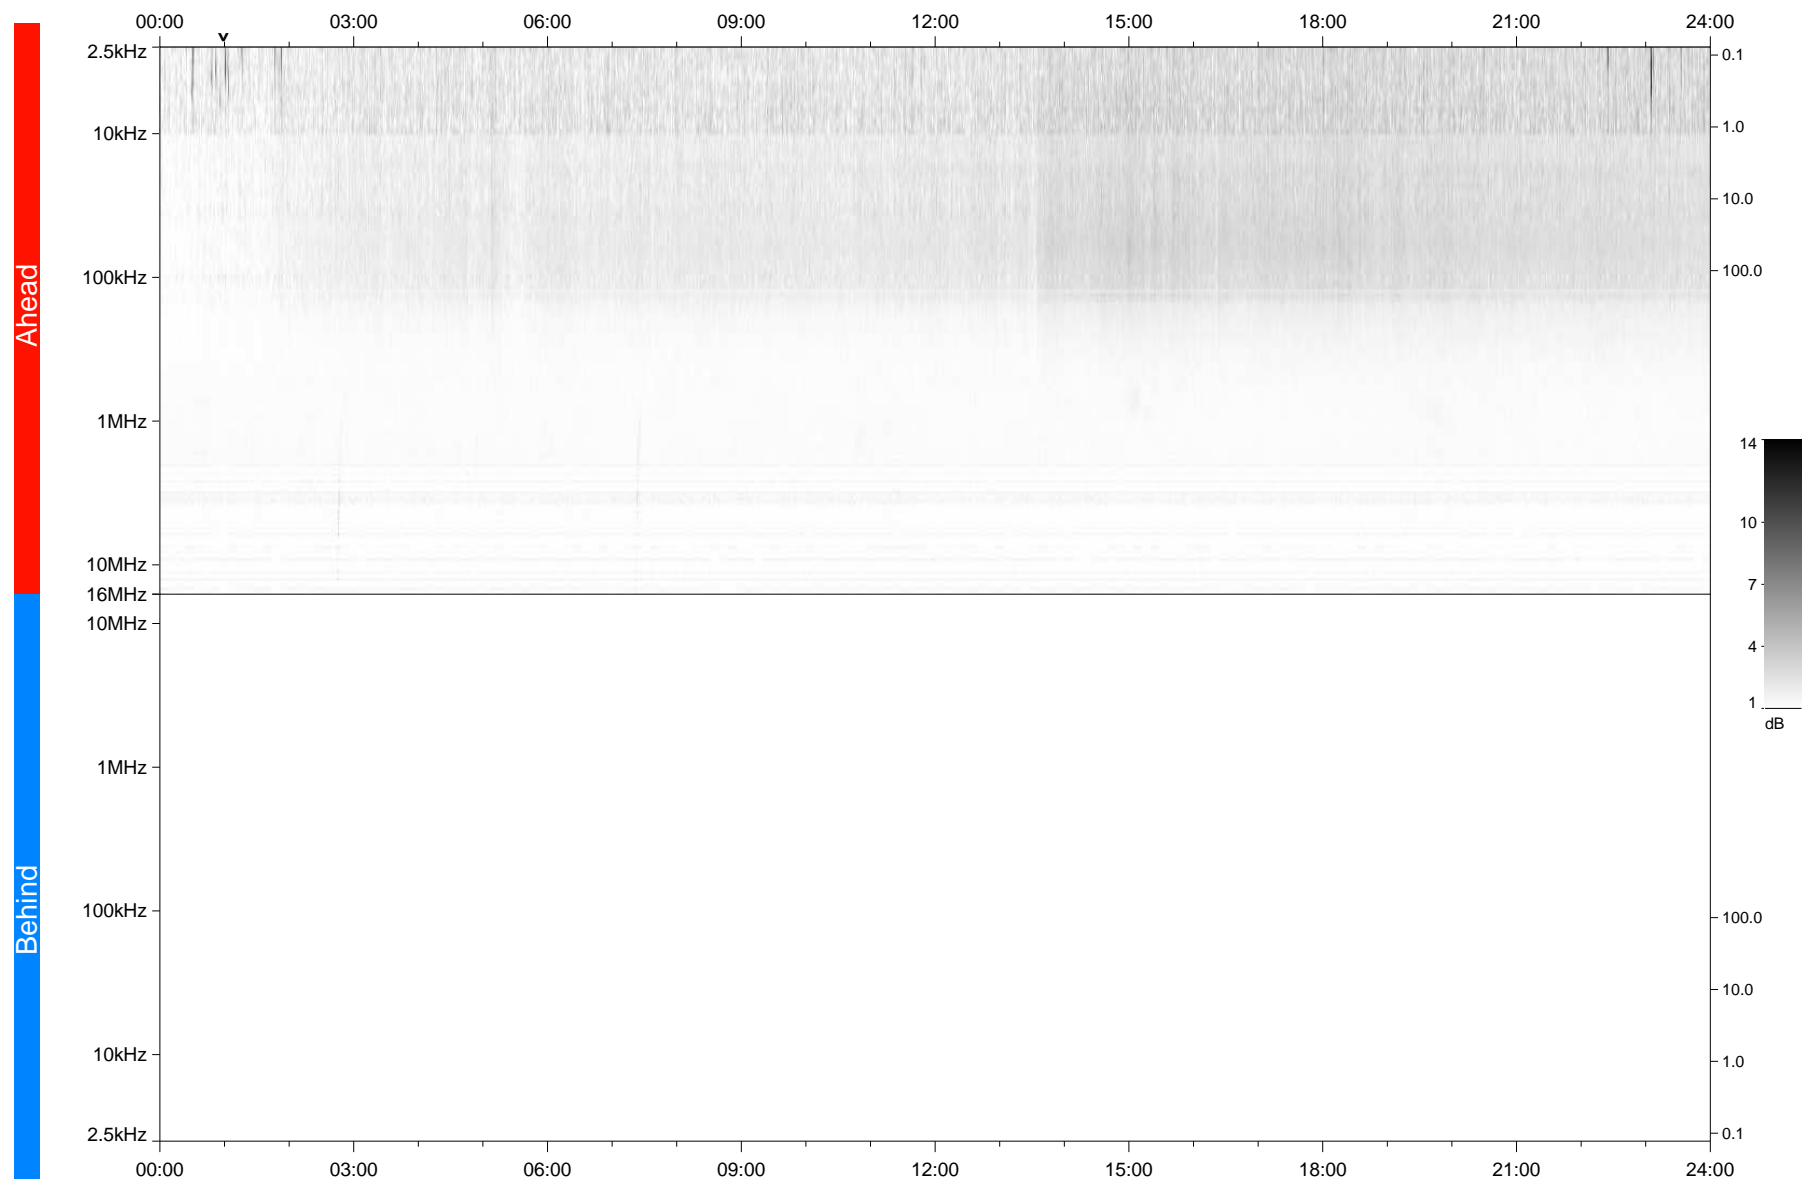

STEREO/WAVES Daily Summary - 19-Feb-2021 (DOY 050)

Ahead source file: swaves_ahead_2021_050_1_05.fin
Ahead PSE Angle: -55.9°

Behind PSE Angle: 54.7°
Behind source file: No STEREO-B data

Time (UTC)

file: stereo_swaves_daily-summary_gray_20210219_v04
made by: space.umn.edu on macOS with IDL 8.8.2 on 2022-10-02 13:13:59, with TLib V945 / dynspec V311