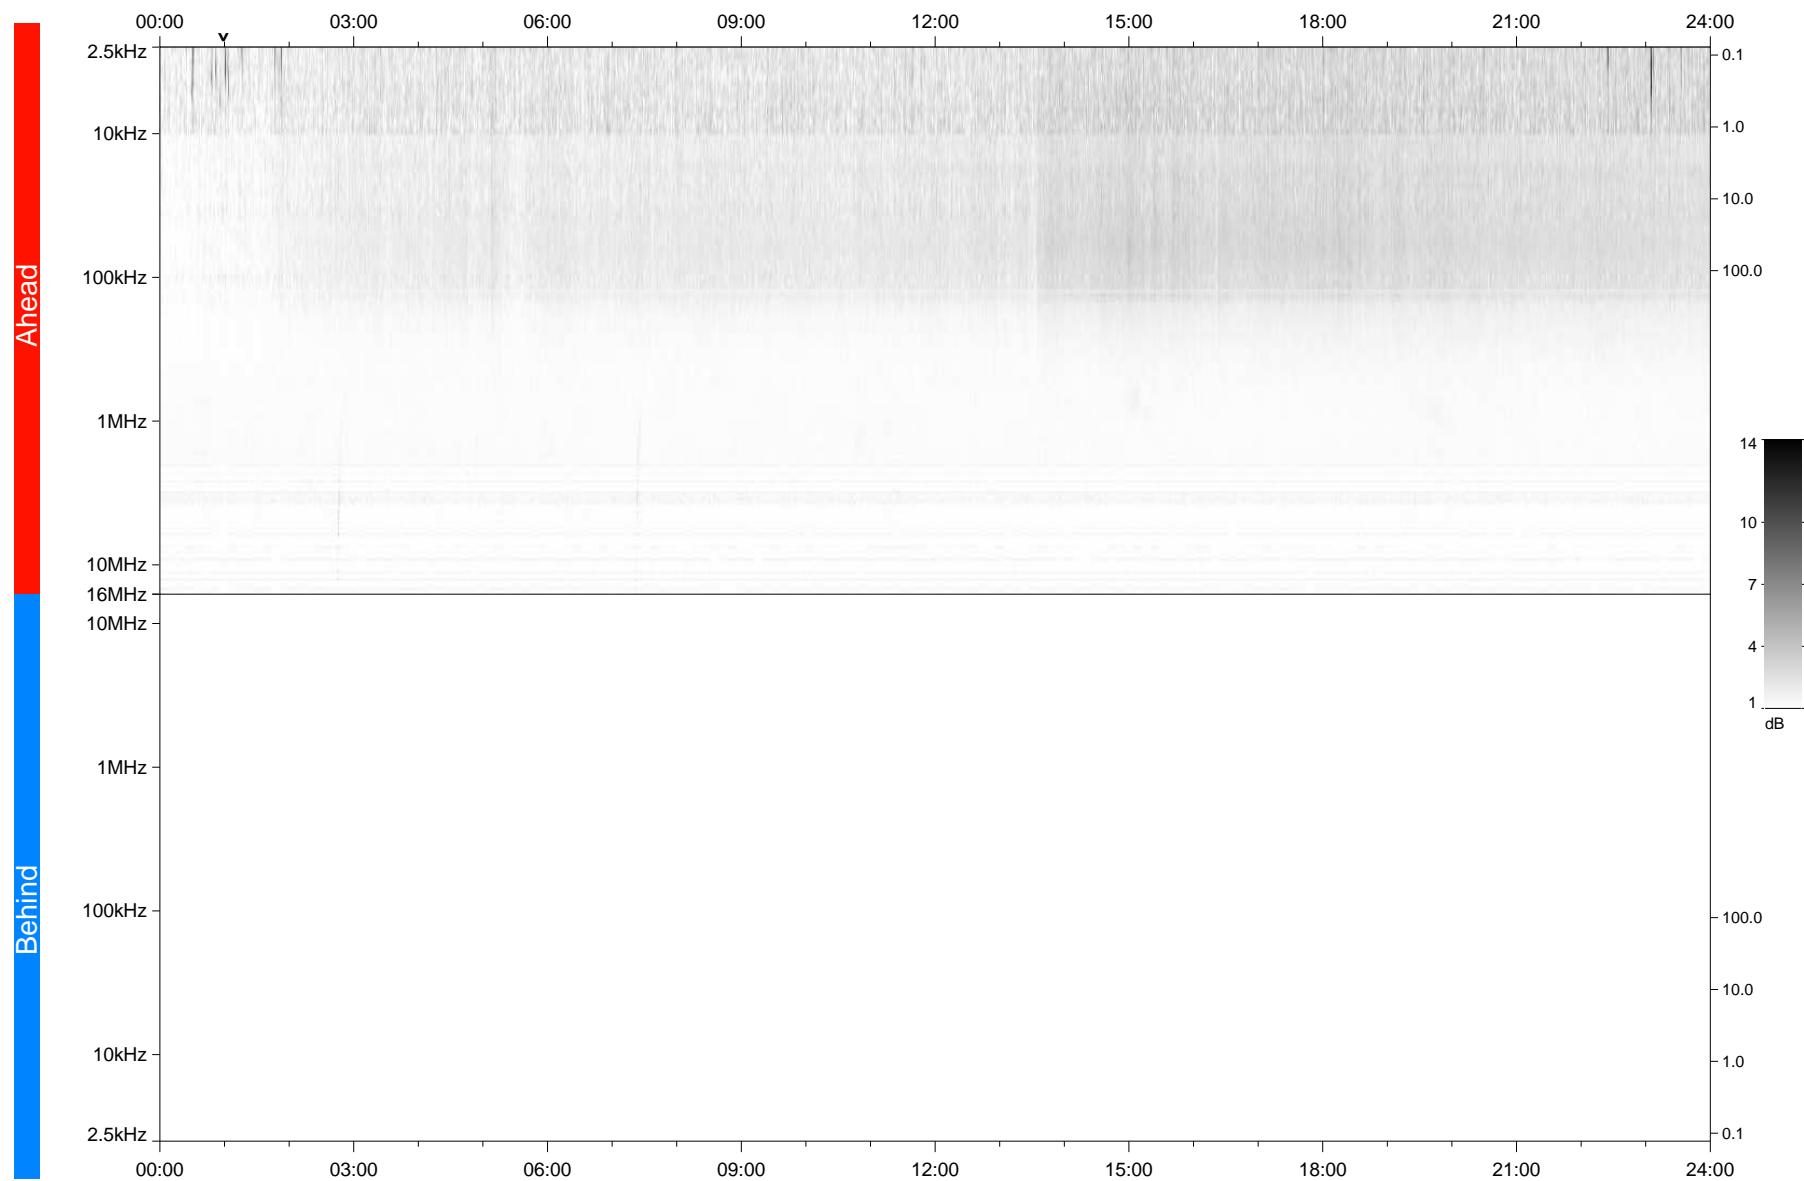

STEREO/WAVES Daily Summary - 19-Feb-2021 (DOY 050)

Ahead source file: swaves_ahead_2021_050_1_05.fin
Ahead PSE Angle: -55.9°

Behind PSE Angle: 54.7°
Behind source file: No STEREO-B data

Time (UTC)

file: stereo_swaves_daily-summary_gray_20210219_v03
made by: space.umn.edu on macOS with IDL 8.8.2 on 2022-08-24 14:33:01, with TLib V945 / dynspec V311