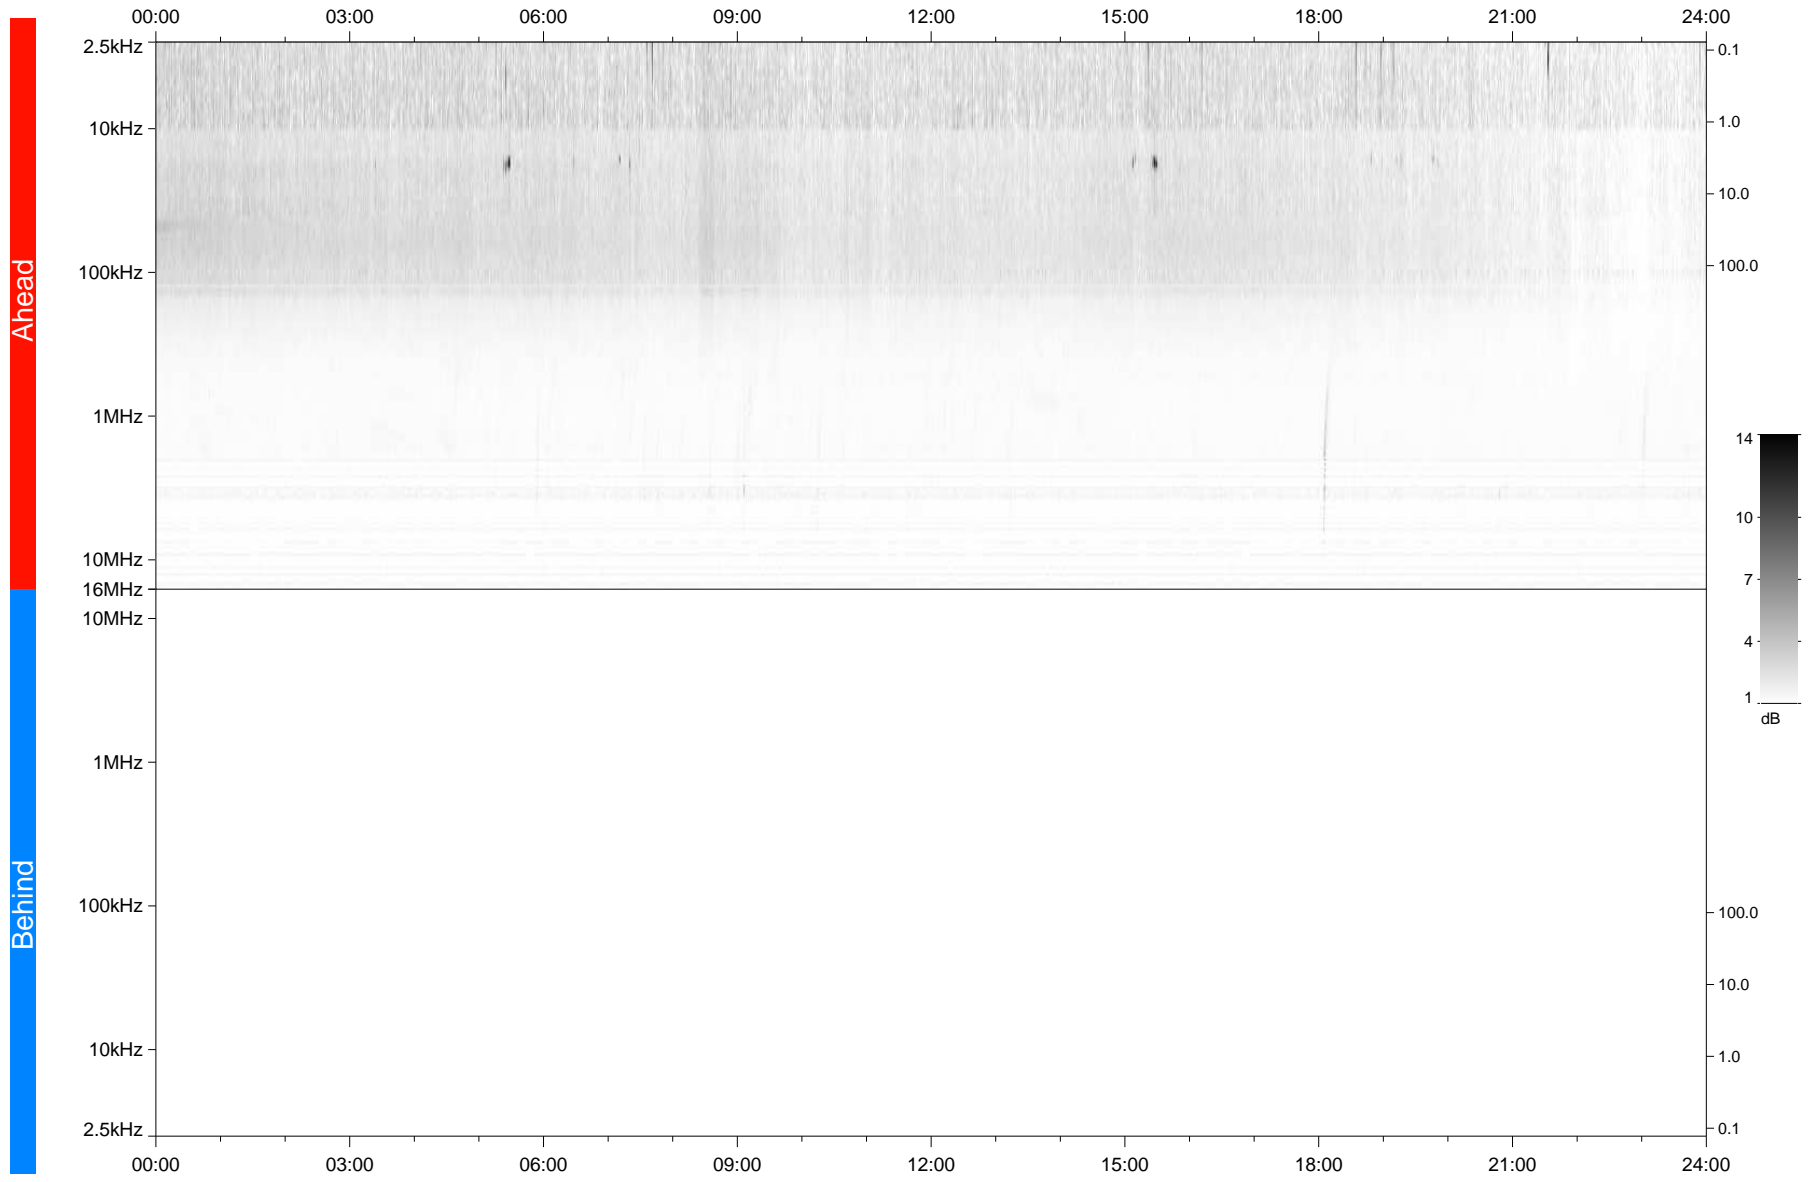

STEREO/WAVES Daily Summary - 18-Feb-2021 (DOY 049)

Ahead source file: swaves_ahead_2021_049_1_05.fin
Ahead PSE Angle: -55.9°

Behind PSE Angle: 54.8°
Behind source file: No STEREO-B data

Time (UTC)

file: stereo_swaves_daily-summary_gray_20210218_v04
made by: space.umn.edu on macOS with IDL 8.8.2 on 2022-10-02 13:12:30, with TLib V945 / dynspec V311