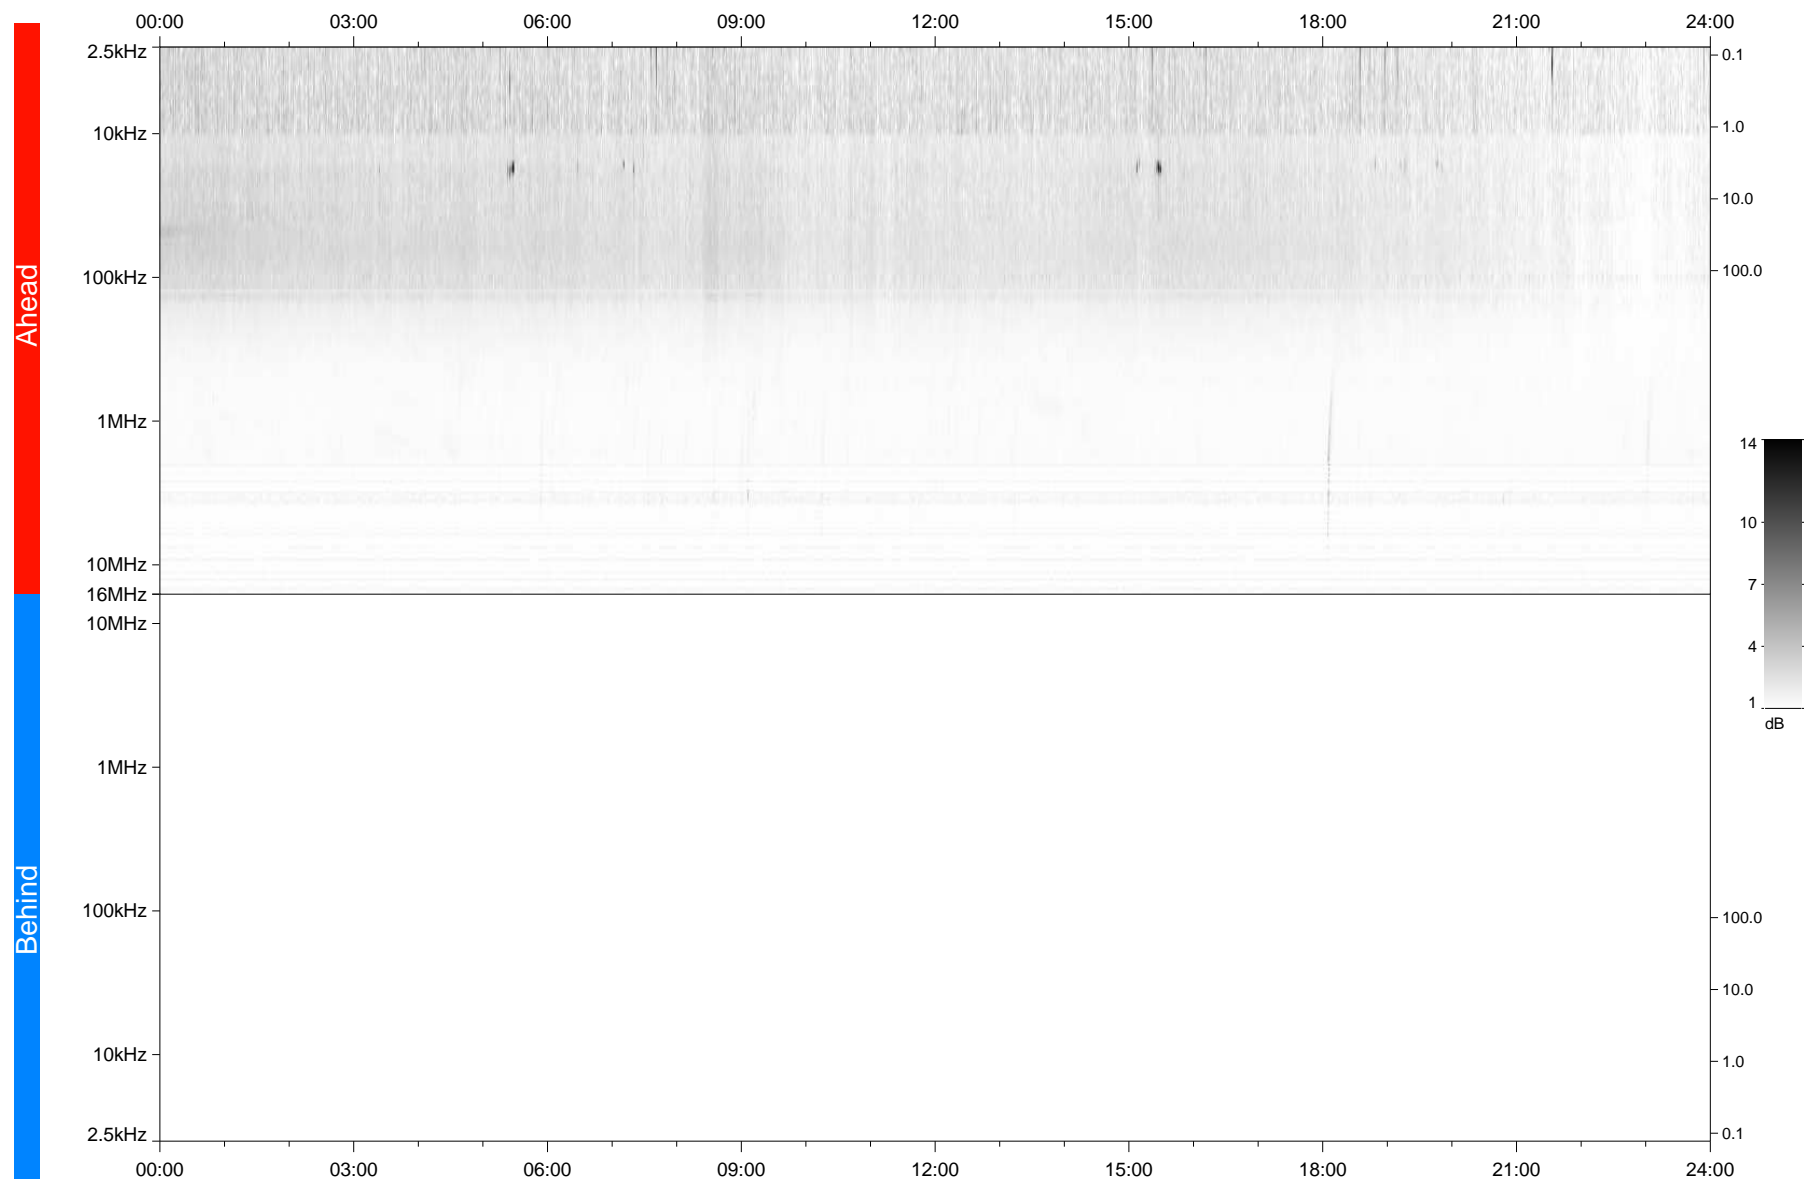

STEREO/WAVES Daily Summary - 18-Feb-2021 (DOY 049)

Ahead source file: swaves_ahead_2021_049_1_05.fin
Ahead PSE Angle: -55.9°

Behind PSE Angle: 54.8°
Behind source file: No STEREO-B data

Time (UTC)

file: stereo_swaves_daily-summary_gray_20210218_v03
made by: space.umn.edu on macOS with IDL 8.8.2 on 2022-08-24 14:31:40, with TLib V945 / dynspec V311