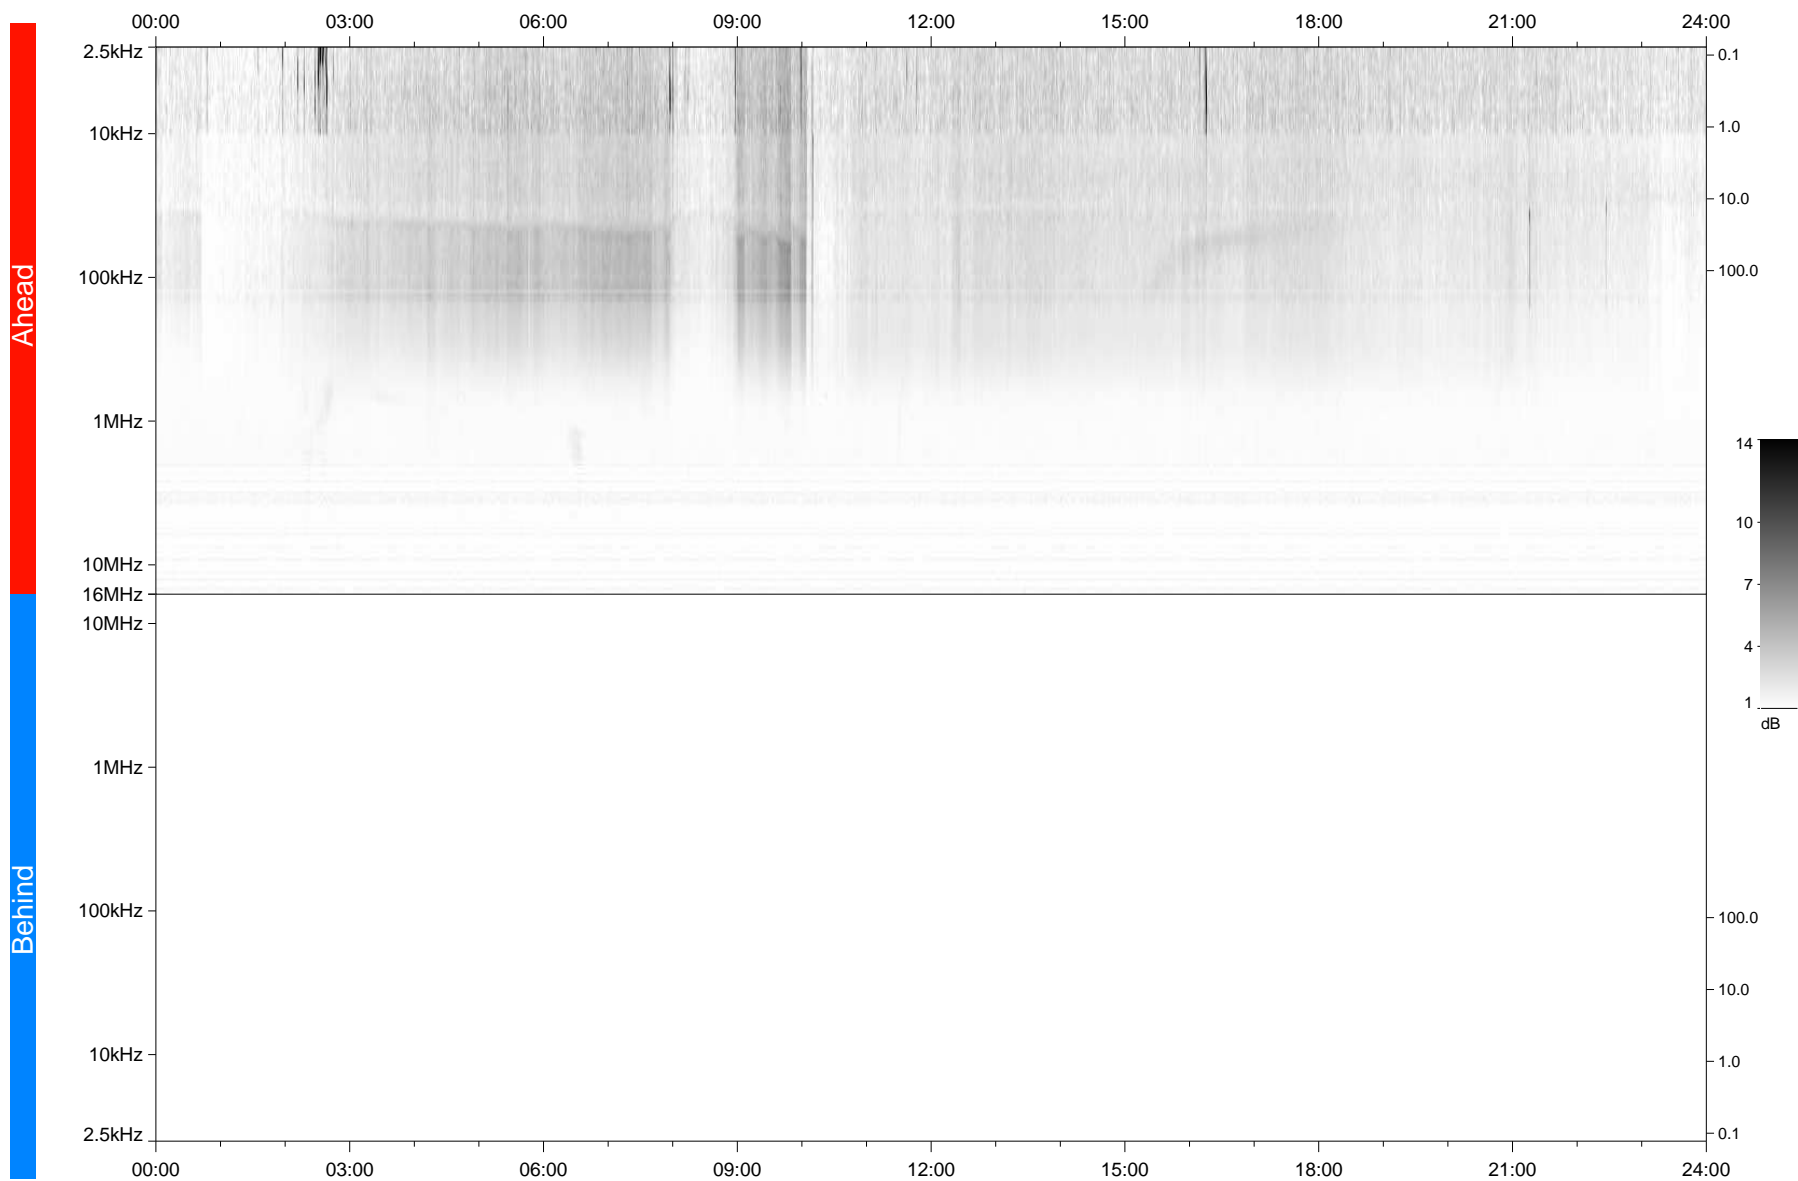

STEREO/WAVES Daily Summary - 16-Feb-2021 (DOY 047)

Ahead source file: swaves_ahead_2021_047_1_05.fin
Ahead PSE Angle: -55.9°

Behind PSE Angle: 55.0°
Behind source file: No STEREO-B data

Time (UTC)

file: stereo_swaves_daily-summary_gray_20210216_v04
made by: space.umn.edu on macOS with TDL 8.8.2 on 2022-10-02 13:09:31, with TLib V945 / dynspec V311