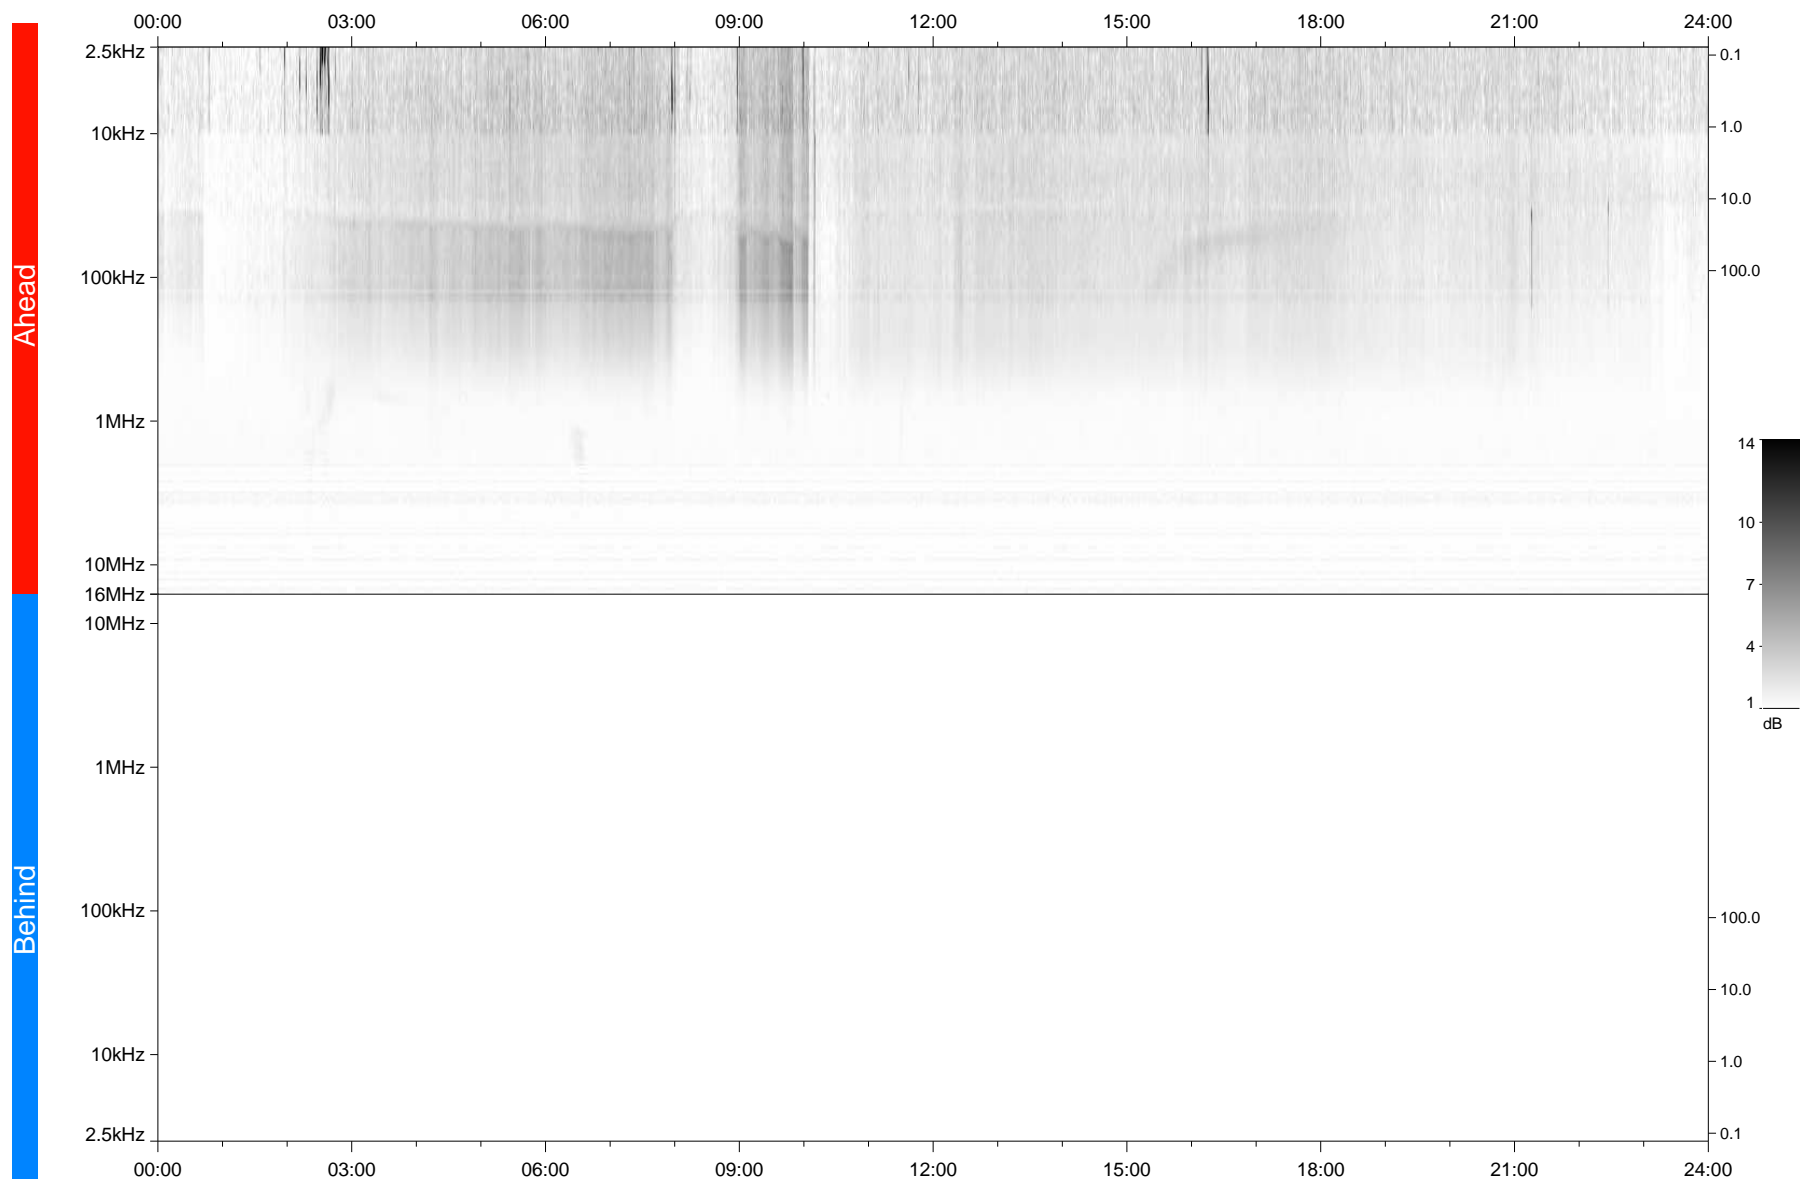

STEREO/WAVES Daily Summary - 16-Feb-2021 (DOY 047)

Ahead source file: swaves_ahead_2021_047_1_05.fin
Ahead PSE Angle: -55.9°

Behind PSE Angle: 55.0°
Behind source file: No STEREO-B data

Time (UTC)

file: stereo_swaves_daily-summary_gray_20210216_v03
made by: space.umn.edu on macOS with IDL 8.8.2 on 2022-08-24 14:28:56, with TLib V945 / dynspec V311