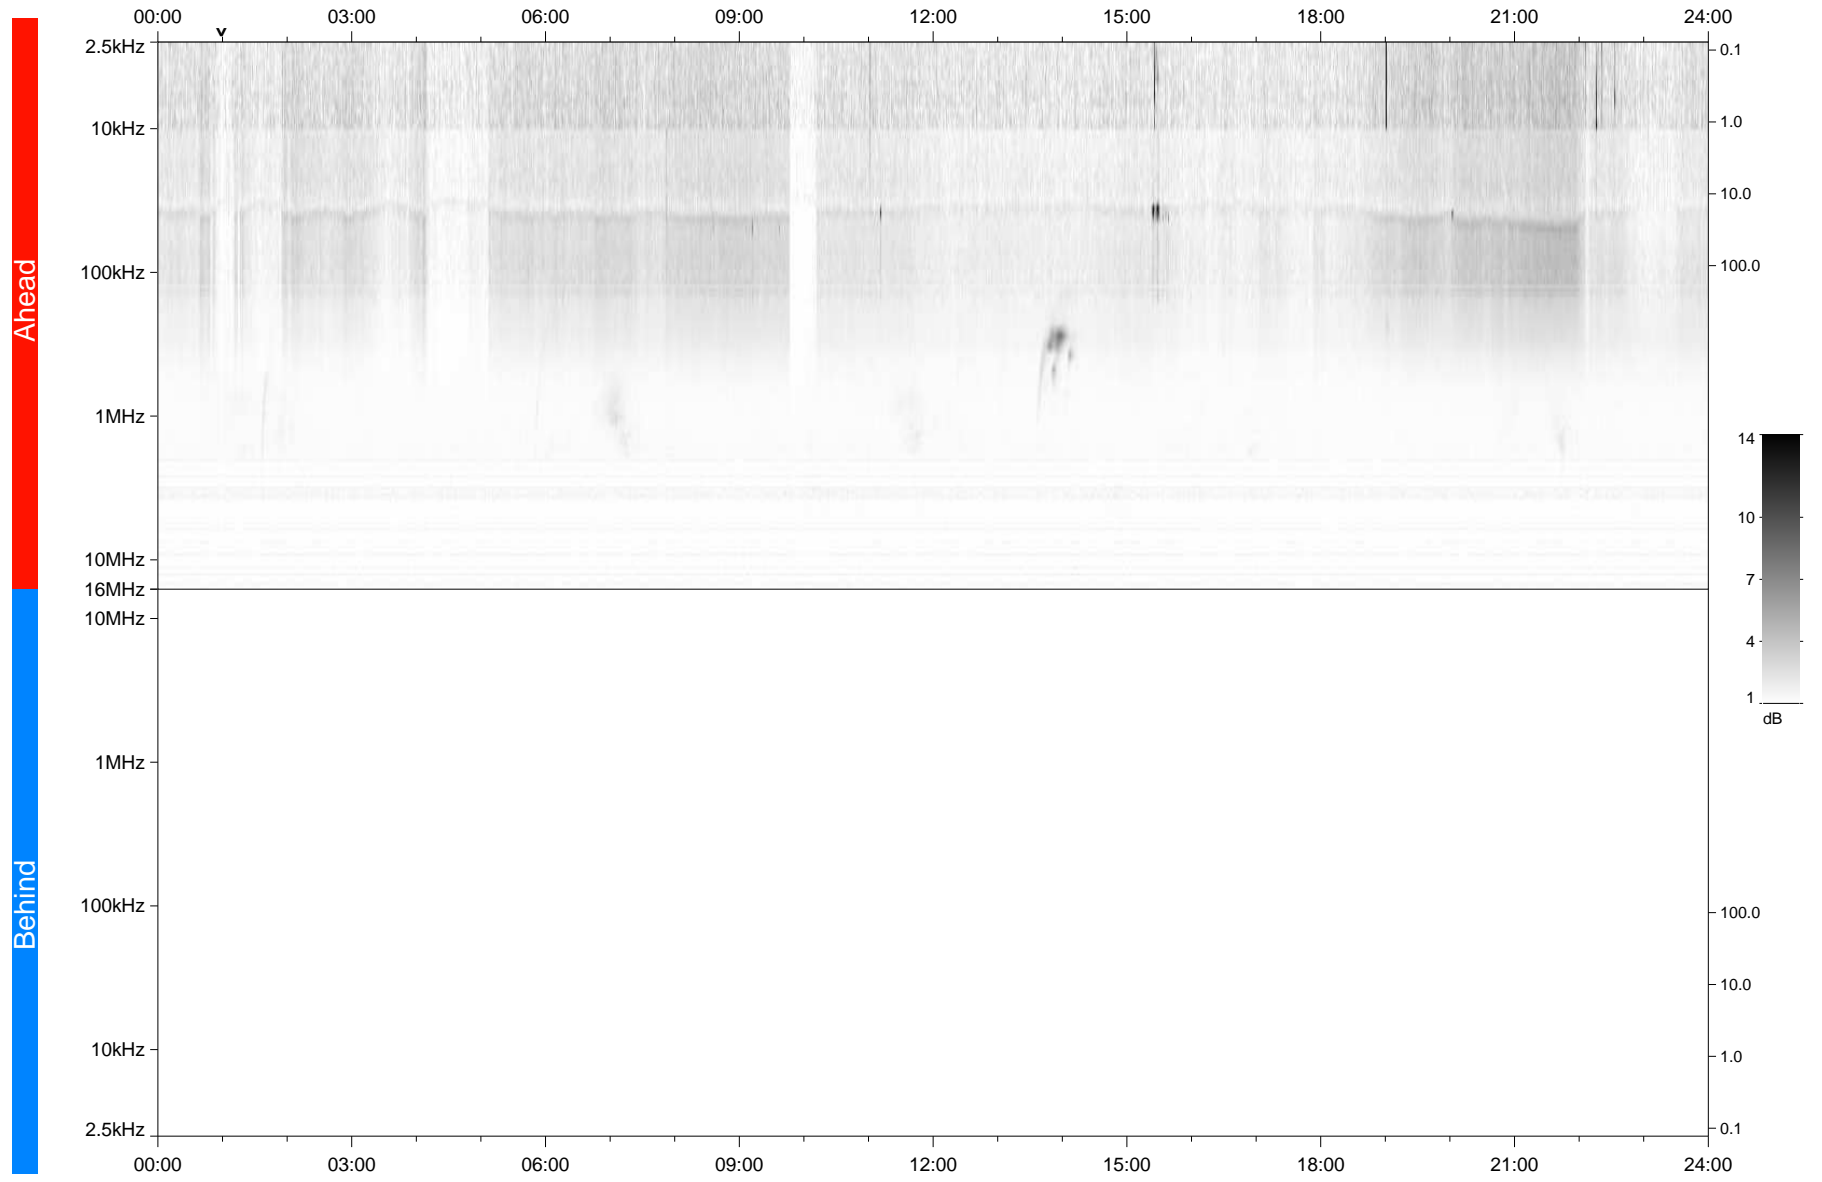

STEREO/WAVES Daily Summary - 15-Feb-2021 (DOY 046)

Ahead source file: swaves_ahead_2021_046_1_05.fin
Ahead PSE Angle: -55.9°

Behind PSE Angle: 55.1°
Behind source file: No STEREO-B data

Time (UTC)

file: stereo_swaves_daily-summary_gray_20210215_v04
made by: space.umn.edu on macOS with TDL 8.8.2 on 2022-10-02 13:08:01, with TLib V945 / dynspec V311