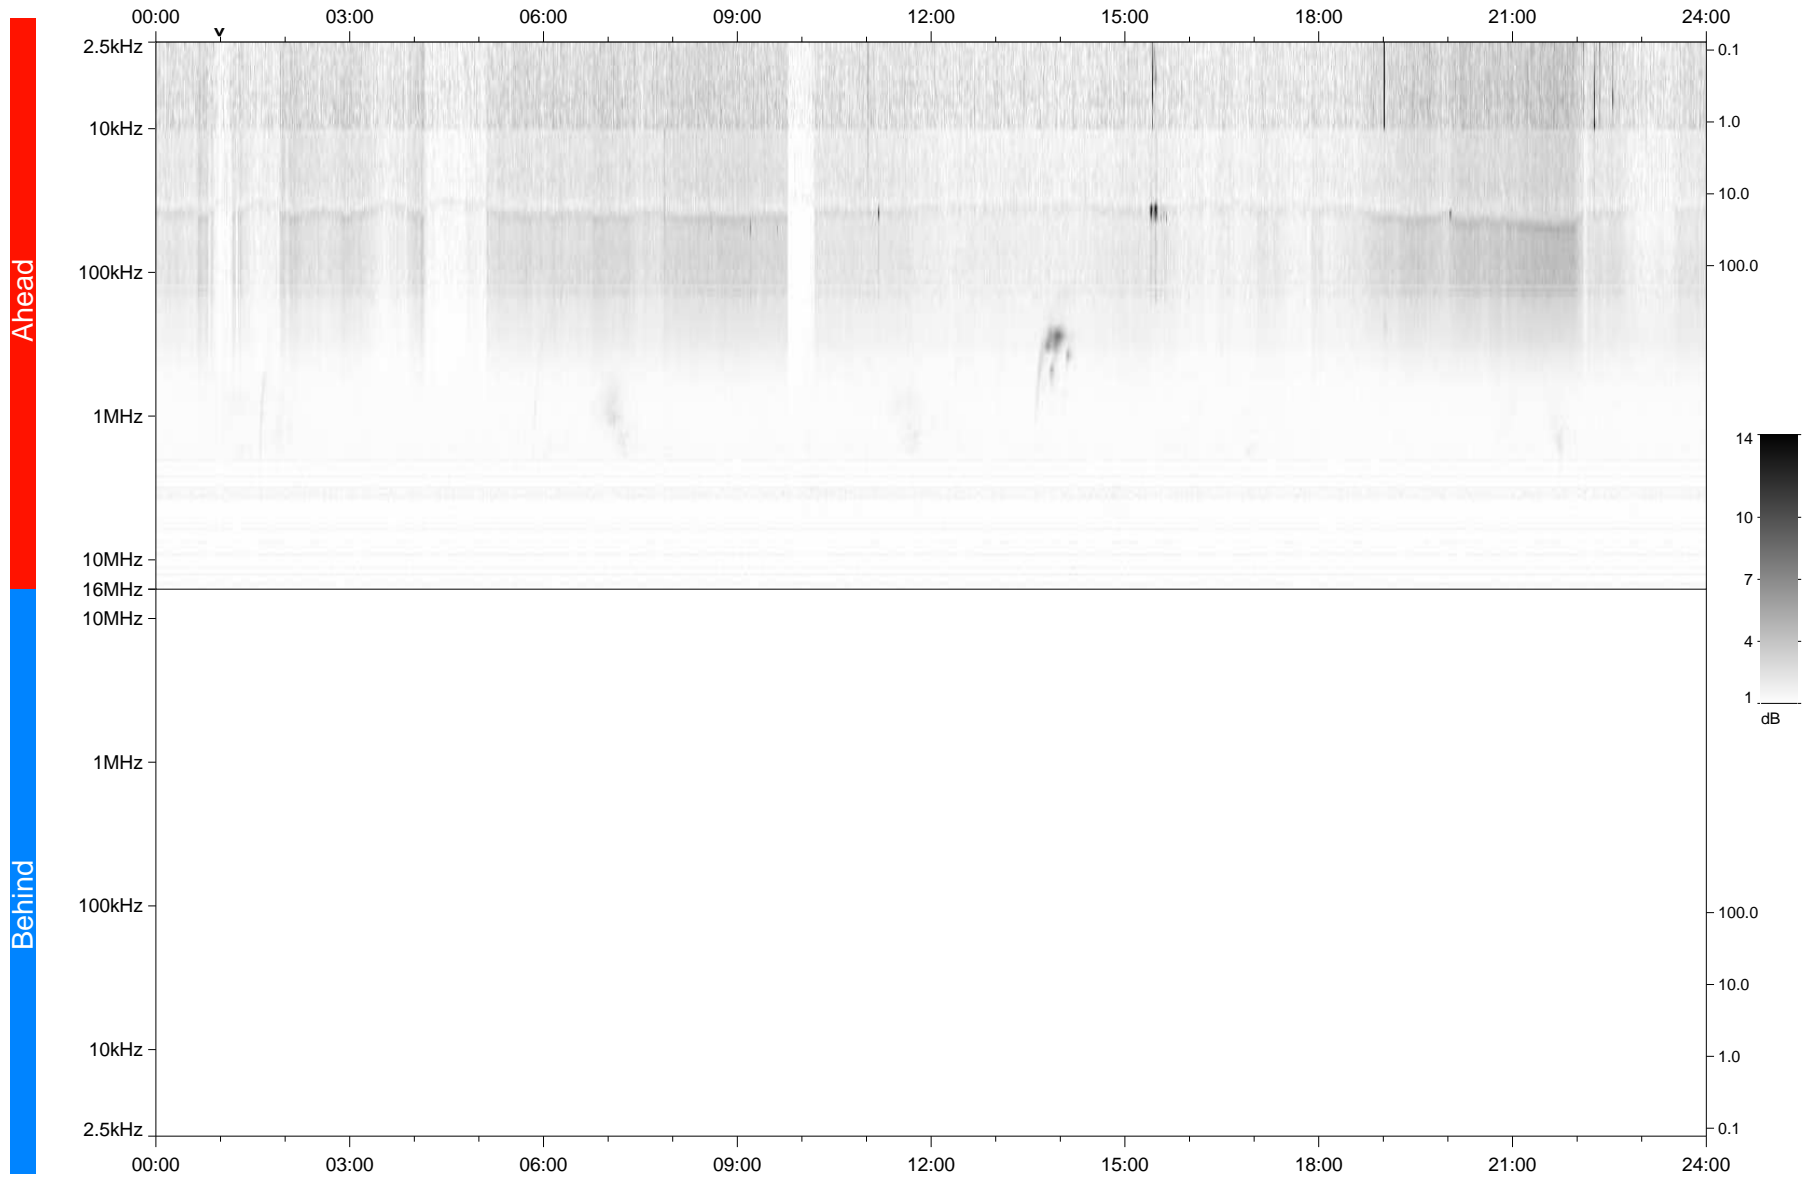

STEREO/WAVES Daily Summary - 15-Feb-2021 (DOY 046)

Ahead source file: swaves_ahead_2021_046_1_05.fin
Ahead PSE Angle: -55.9°

Behind PSE Angle: 55.1°
Behind source file: No STEREO-B data

Time (UTC)

file: stereo_swaves_daily-summary_gray_20210215_v03
made by: space.umn.edu on macOS with TDL 8.8.2 on 2022-08-24 14:27:33, with TLib V945 / dynspec V311