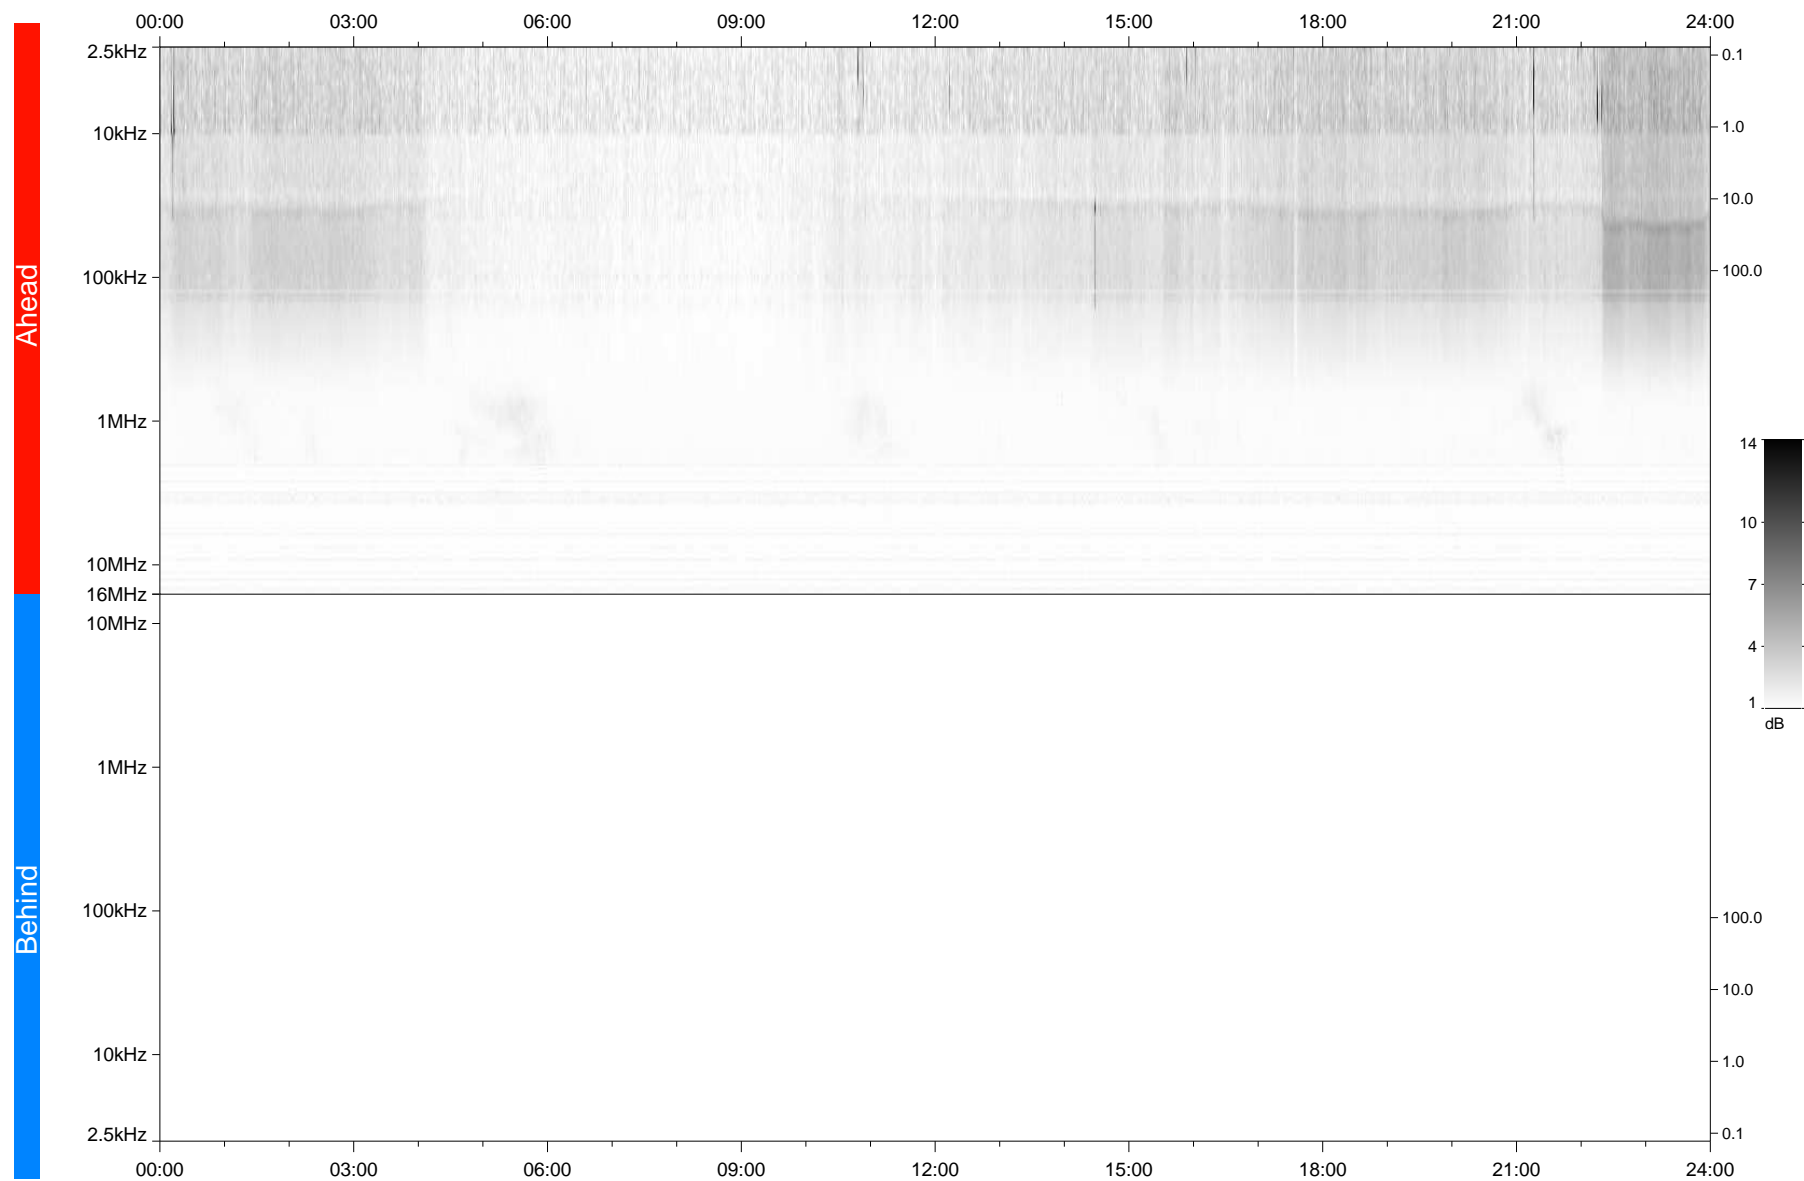

STEREO/WAVES Daily Summary - 14-Feb-2021 (DOY 045)

Ahead source file: swaves_ahead_2021_045_1_05.fin
Ahead PSE Angle: -56.0°

Behind PSE Angle: 55.1°
Behind source file: No STEREO-B data

Time (UTC)

file: stereo_swaves_daily-summary_gray_20210214_v04
made by: space.umn.edu on macOS with IDL 8.8.2 on 2022-10-02 13:06:32, with TMLib V945 / dynspec V311