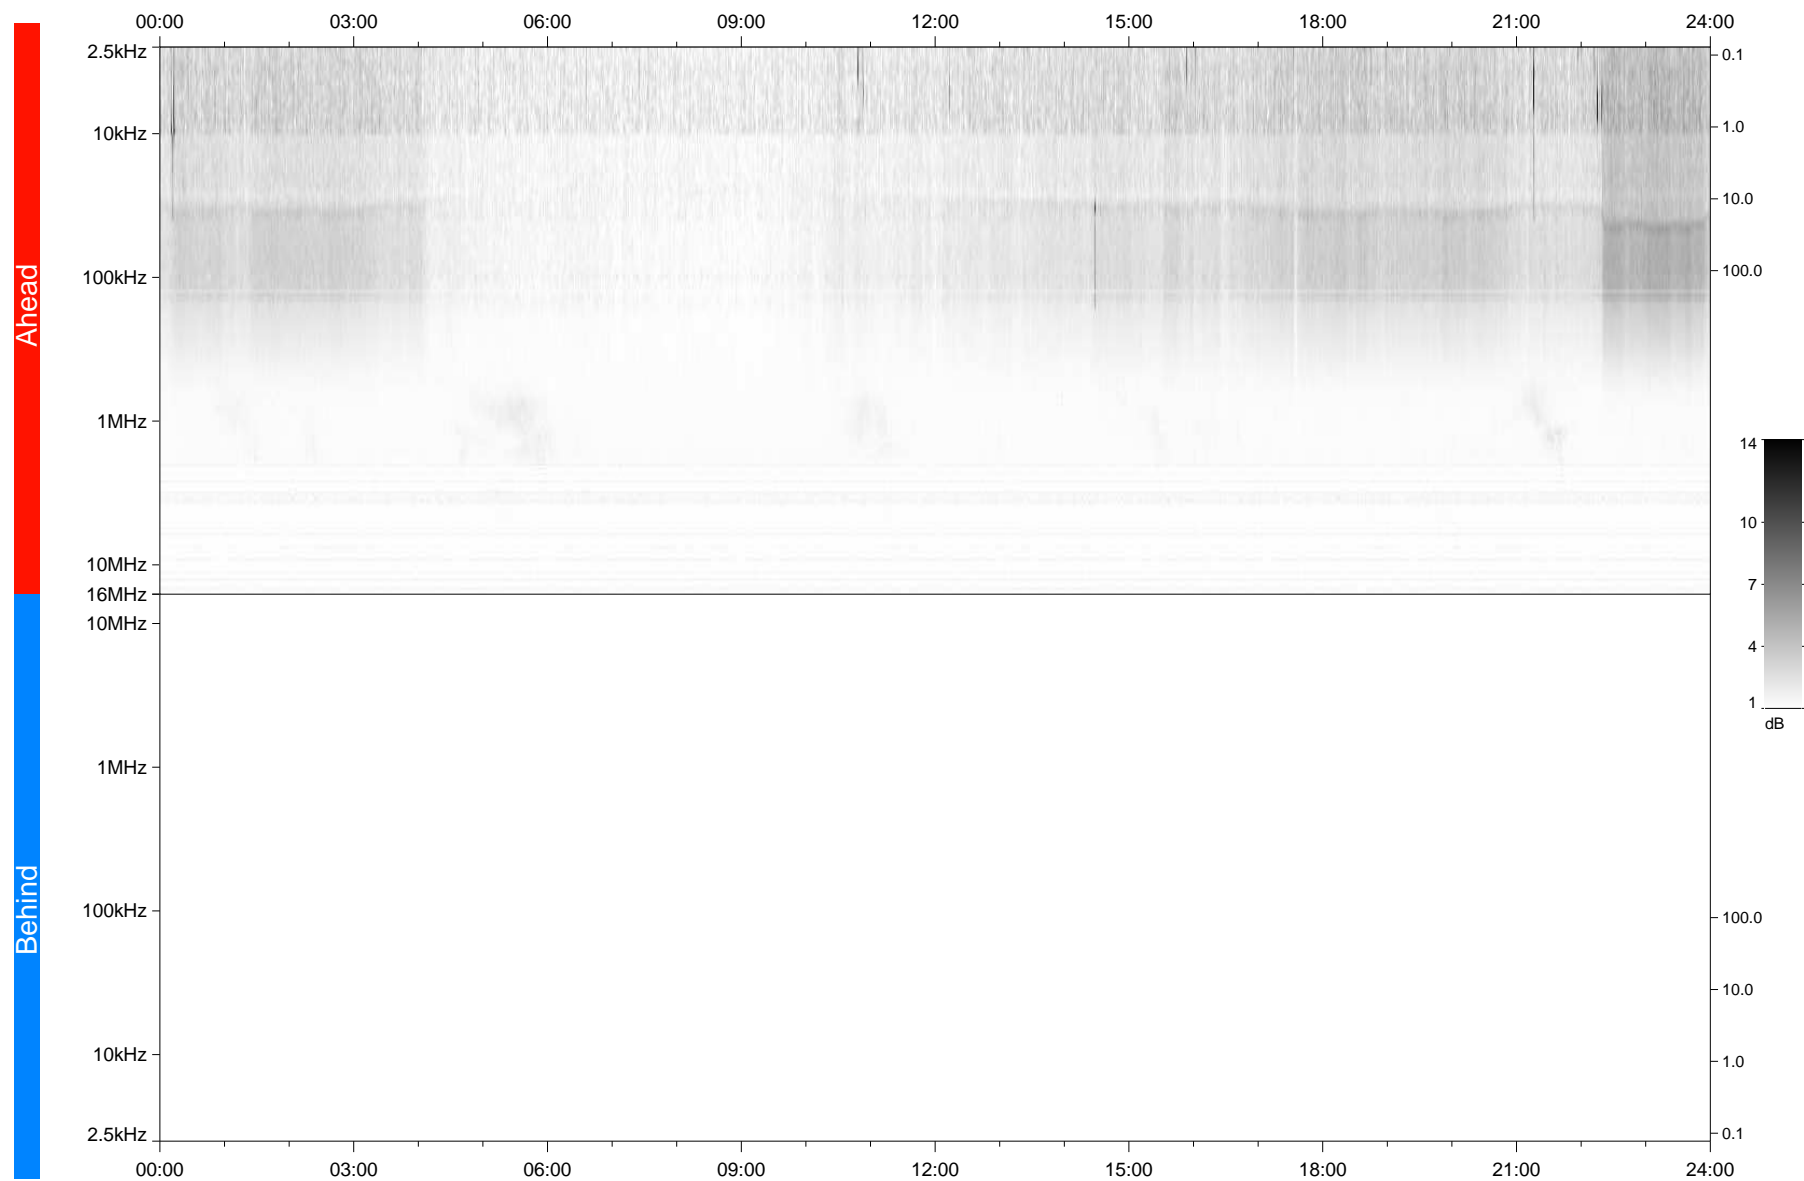

# STEREO/WAVES Daily Summary - 14-Feb-2021 (DOY 045)

Ahead source file: swaves\_ahead\_2021\_045\_1\_05.fin  
Ahead PSE Angle: -56.0°

Behind PSE Angle: 55.1°  
Behind source file: No STEREO-B data

Time (UTC)

file: stereo\_swaves\_daily-summary\_gray\_20210214\_v03  
made by: space.umn.edu on macOS with TDL 8.8.2 on 2022-08-24 14:26:13, with TLib V945 / dynspec V311