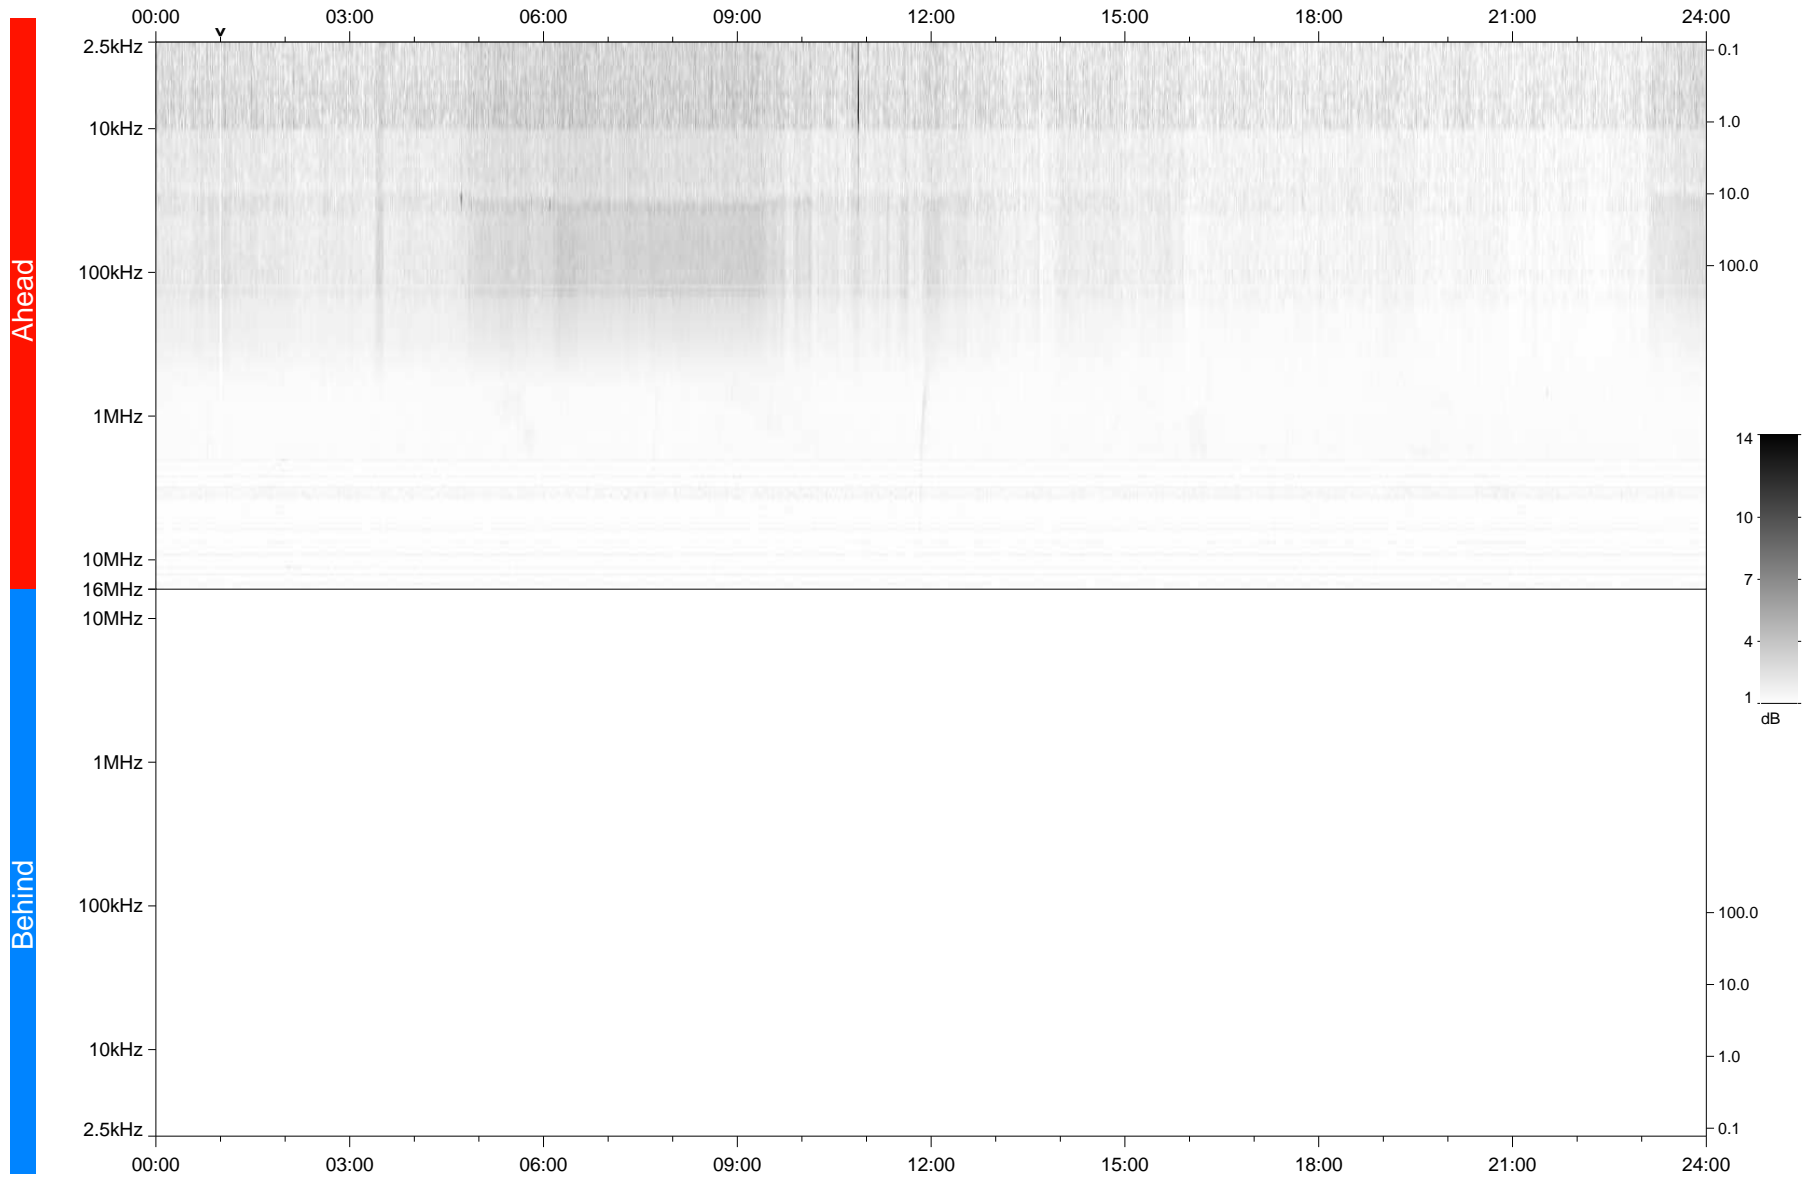

STEREO/WAVES Daily Summary - 13-Feb-2021 (DOY 044)

Ahead source file: swaves_ahead_2021_044_1_05.fin
Ahead PSE Angle: -56.0°

Behind PSE Angle: 55.2°
Behind source file: No STEREO-B data

Time (UTC)

file: stereo_swaves_daily-summary_gray_20210213_v04
made by: space.umn.edu on macOS with TDL 8.8.2 on 2022-10-02 13:05:01, with TLib V945 / dynspec V311