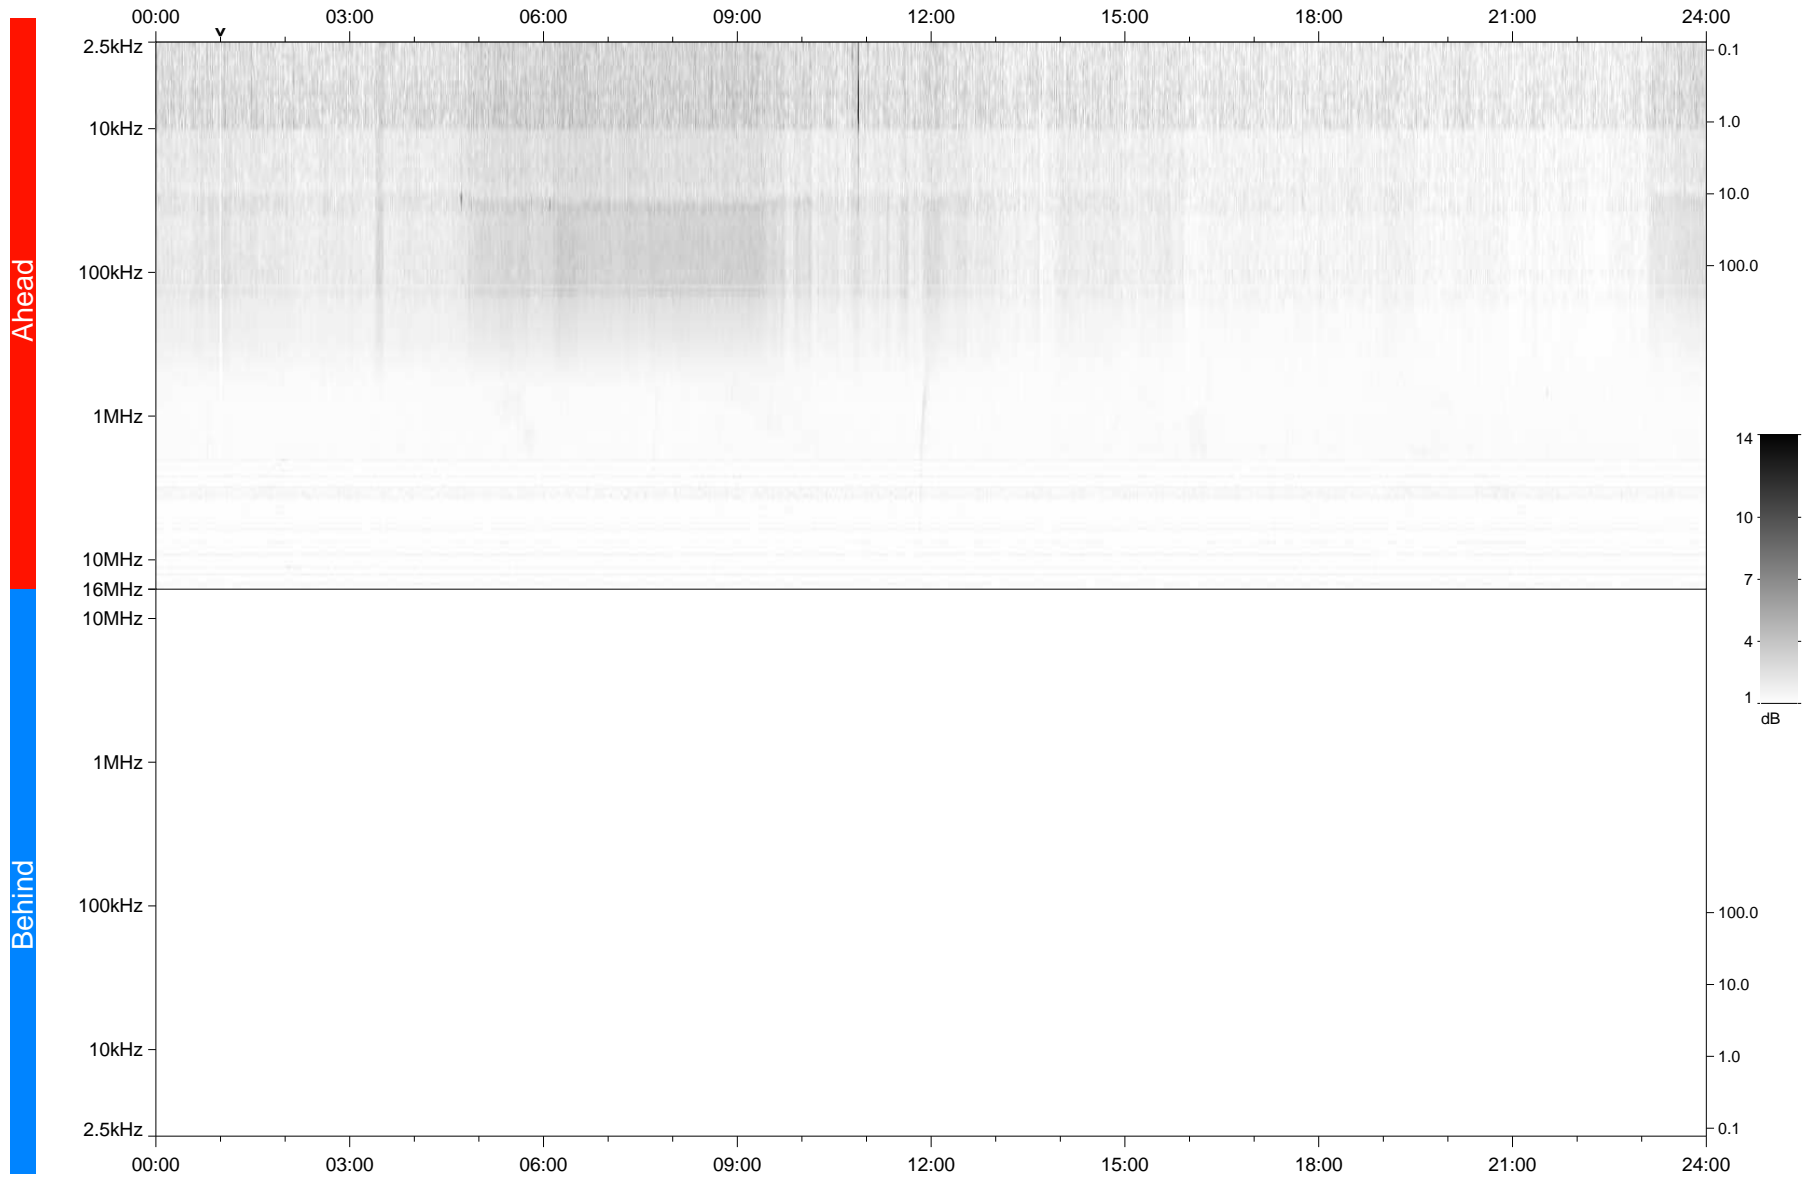

STEREO/WAVES Daily Summary - 13-Feb-2021 (DOY 044)

Ahead source file: swaves_ahead_2021_044_1_05.fin
Ahead PSE Angle: -56.0°

Behind PSE Angle: 55.2°
Behind source file: No STEREO-B data

Time (UTC)

file: stereo_swaves_daily-summary_gray_20210213_v03
made by: space.umn.edu on macOS with IDL 8.8.2 on 2022-08-24 14:24:50, with TLib V945 / dynspec V311