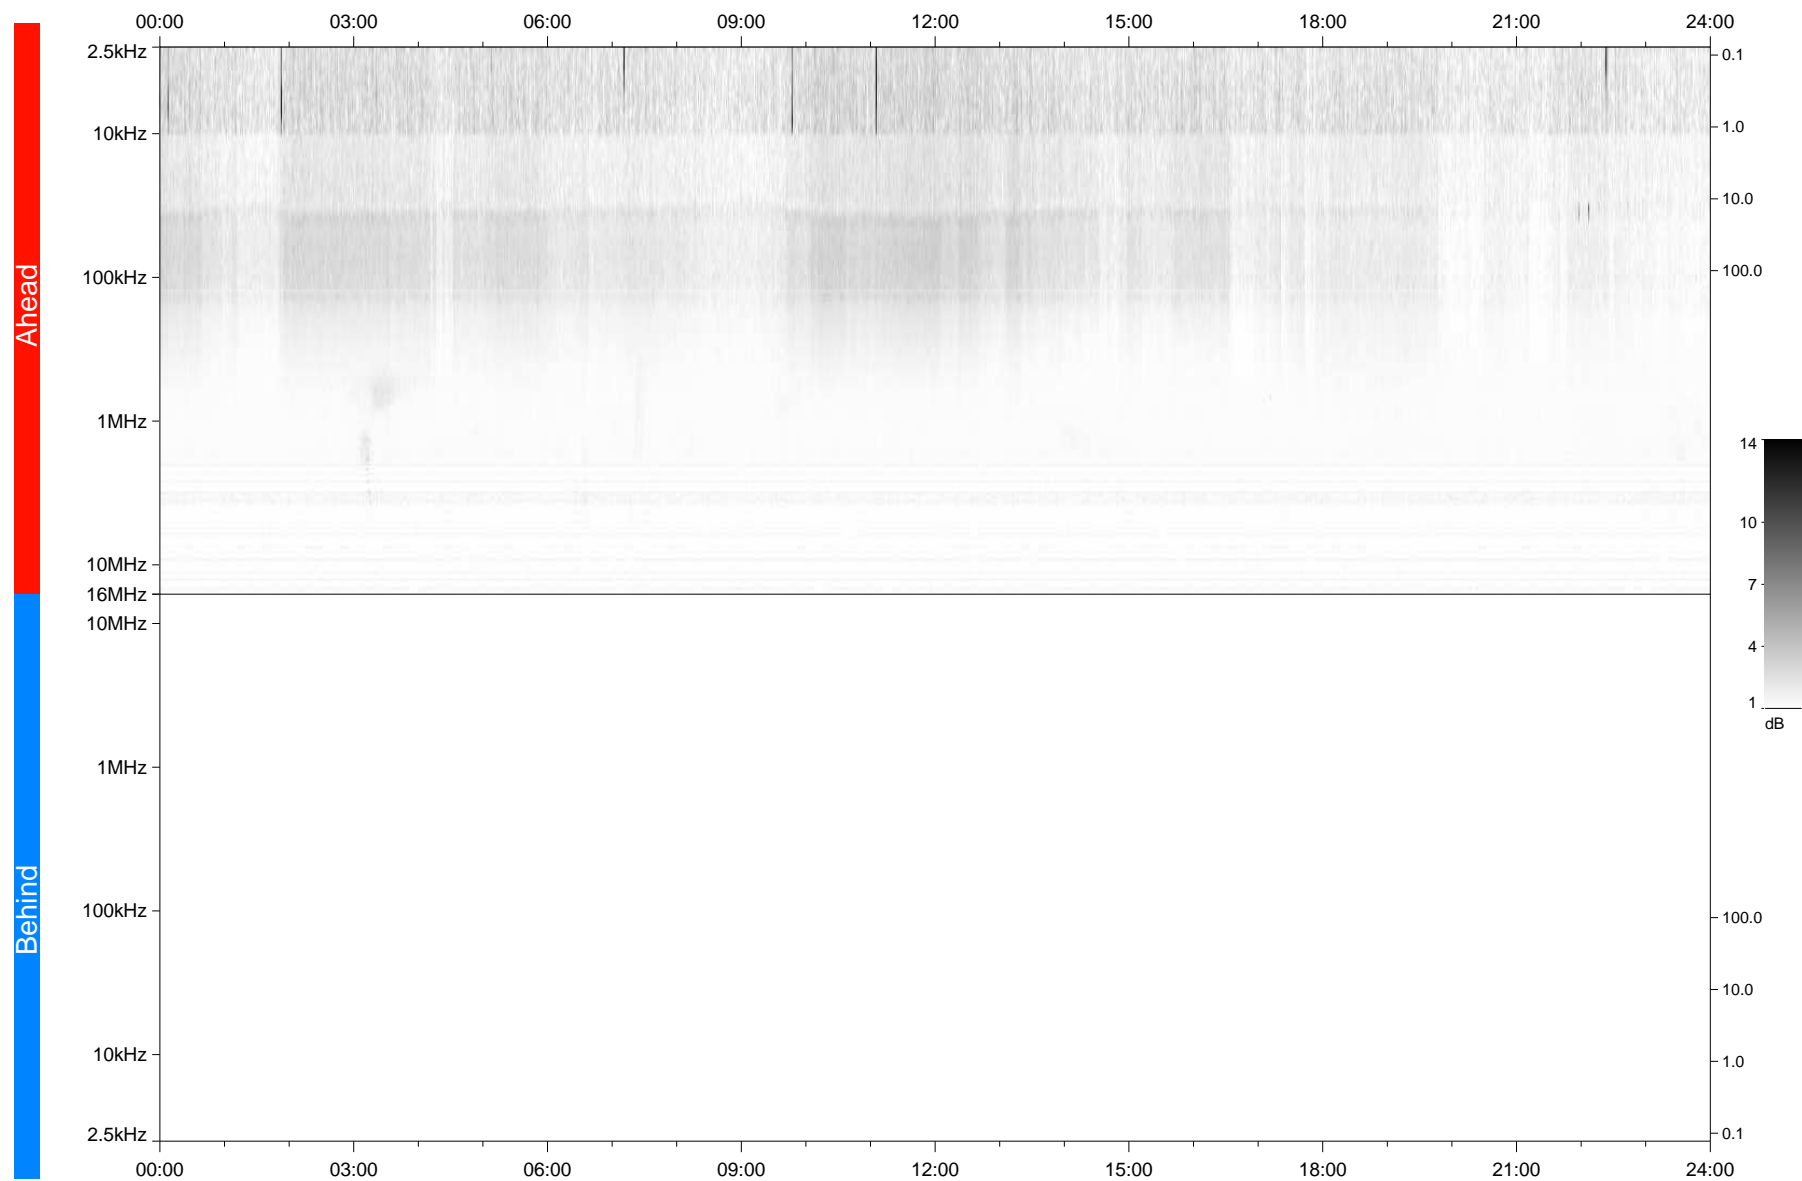

STEREO/WAVES Daily Summary - 12-Feb-2021 (DOY 043)

Ahead source file: swaves_ahead_2021_043_1_05.fin
Ahead PSE Angle: -56.0°

Behind PSE Angle: 55.2°
Behind source file: No STEREO-B data

Time (UTC)

file: stereo_swaves_daily-summary_gray_20210212_v04
made by: space.umn.edu on macOS with IDL 8.8.2 on 2022-10-02 13:03:33, with TMLib V945 / dynspec V311