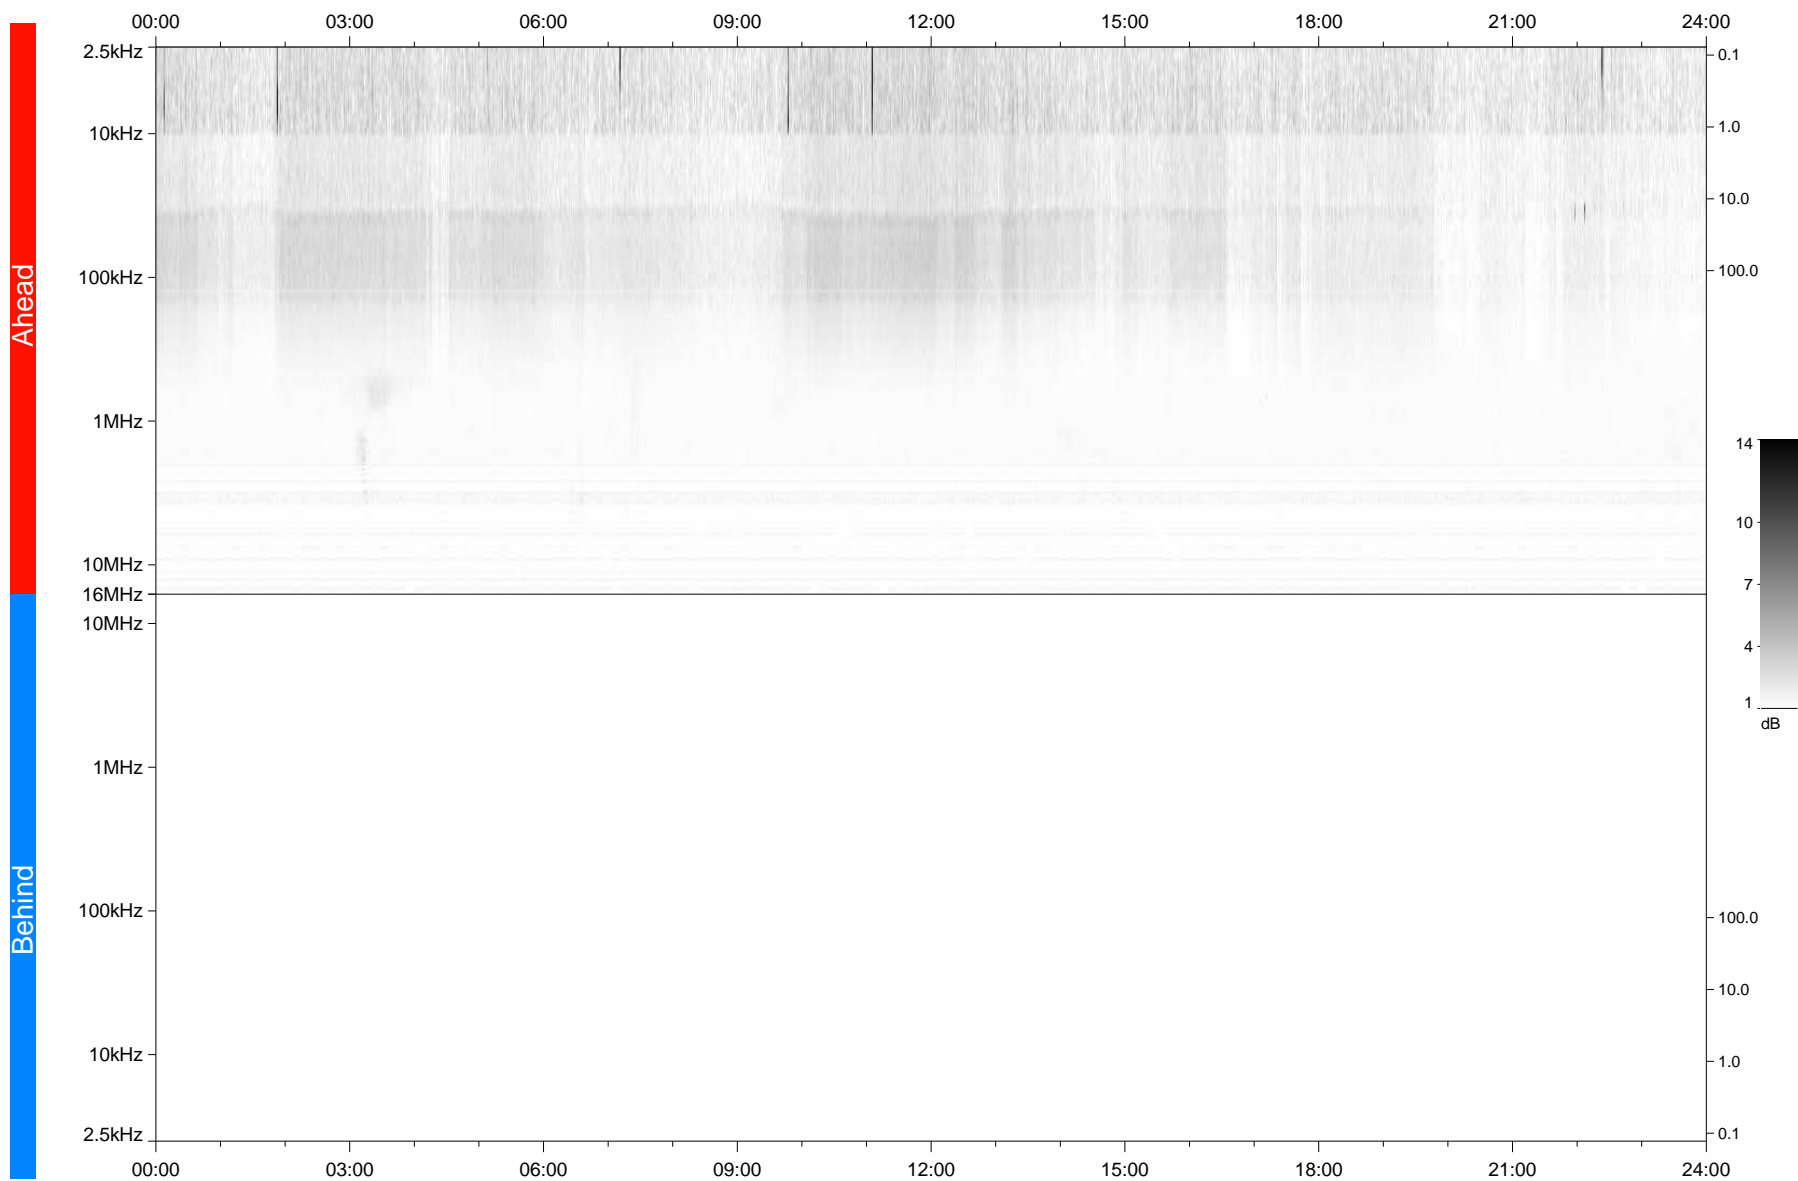

STEREO/WAVES Daily Summary - 12-Feb-2021 (DOY 043)

Ahead source file: swaves_ahead_2021_043_1_05.fin
Ahead PSE Angle: -56.0°

Behind PSE Angle: 55.2°
Behind source file: No STEREO-B data

Time (UTC)

file: stereo_swaves_daily-summary_gray_20210212_v03
made by: space.umn.edu on macOS with IDL 8.8.2 on 2022-08-24 14:23:29, with TMLib V945 / dynspec V311